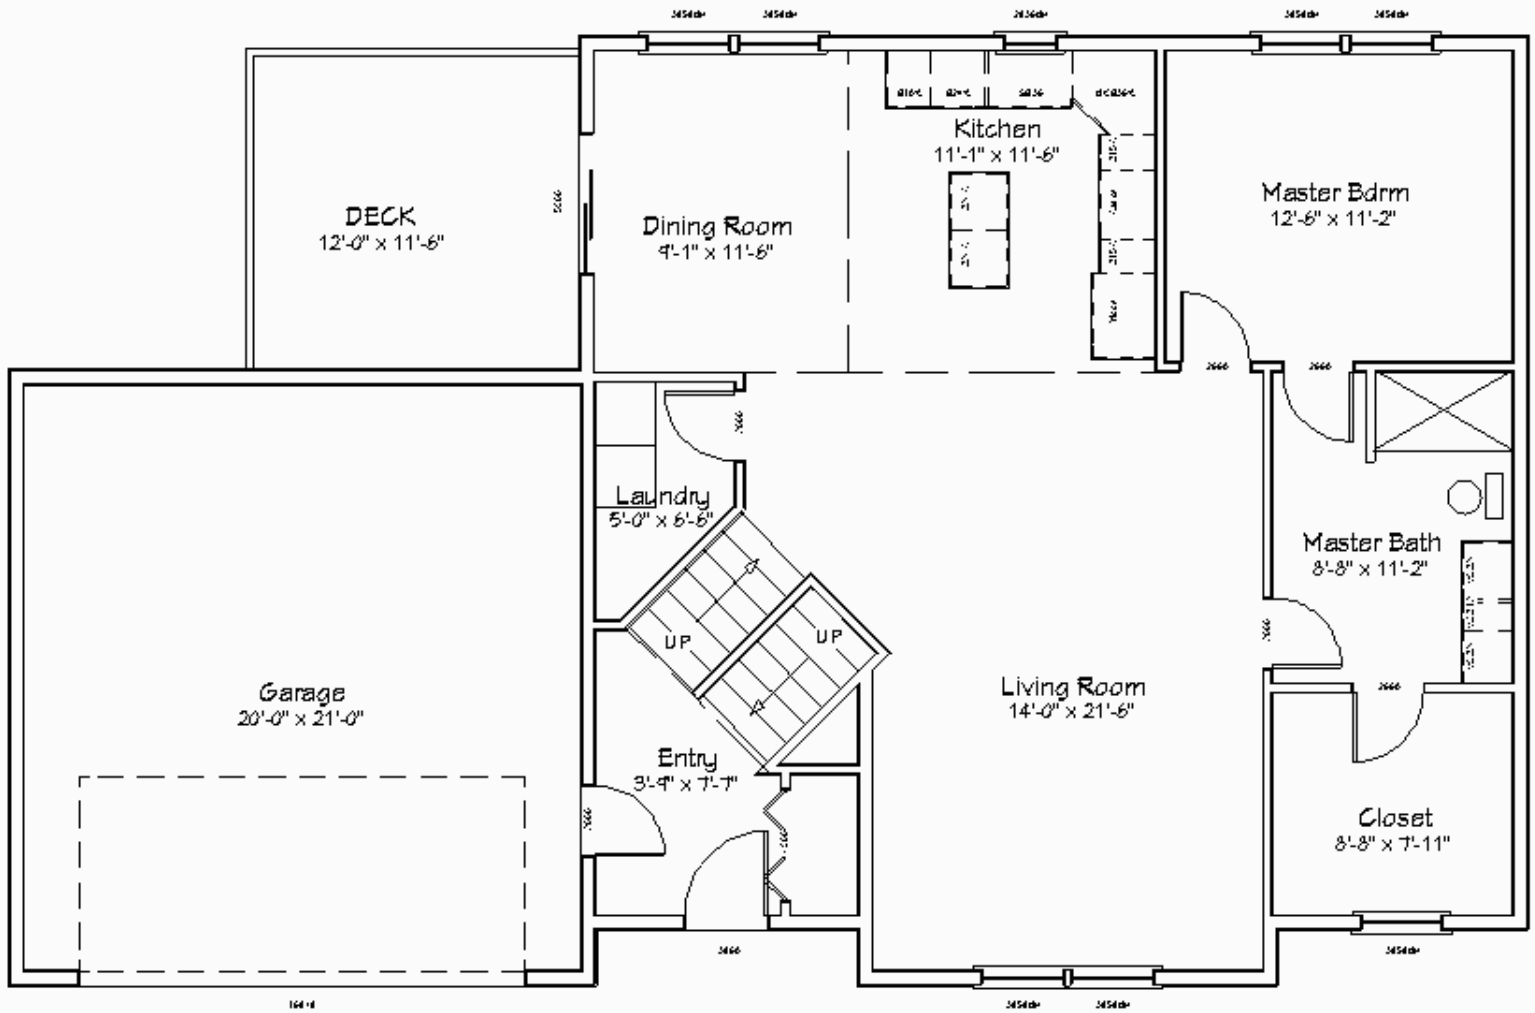

# Tradewind Main Level Plan

Redstone Homes  
Single-Family Home  
Main Level 1117 Sq. Ft.

 **RedstoneHomes**  
3570 Scenic River Drive SW  
Wyoming, MI 49418-9163

redstone-group.com  
facebook.com/redstonehomes 