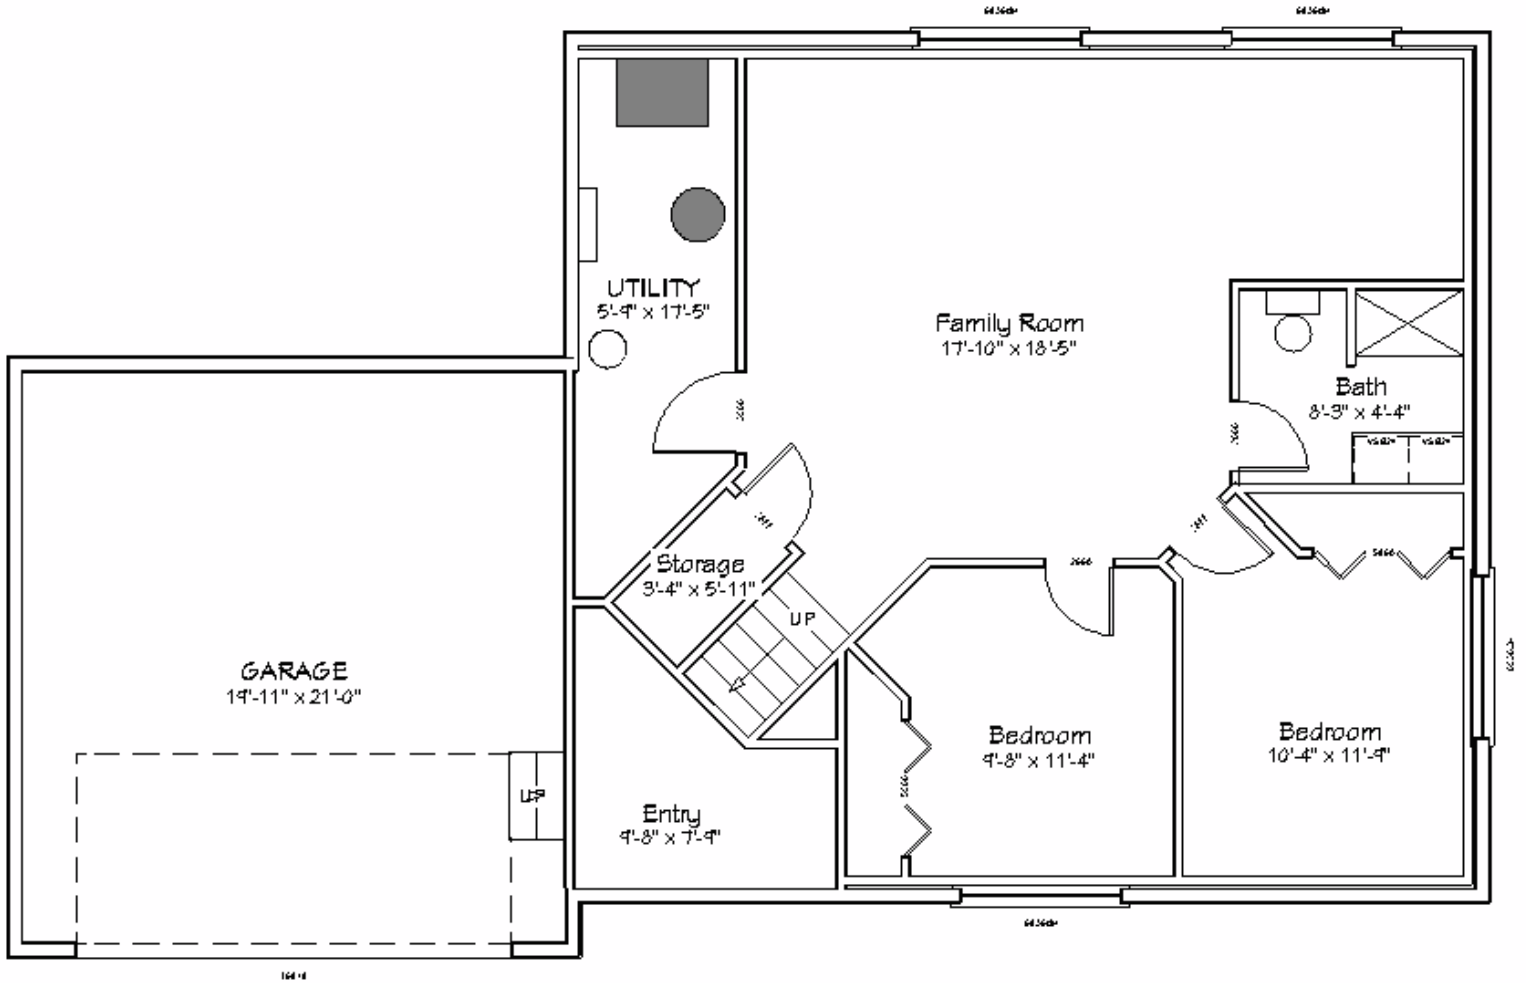

Tradewind Lower Level Plan

Redstone Homes
Single-Family Home
Lower Level 778 Sq. Ft.

3570 Scenic River Drive SW
Wyoming, MI 49418-9163

redstone-group.com
facebook.com/redstonehomes

Renderings shown are conceptual and may vary in detail from plans and specifications. All dimensions shown are approximate. Redstone Homes reserves the right to make changes if necessary to improve our product.