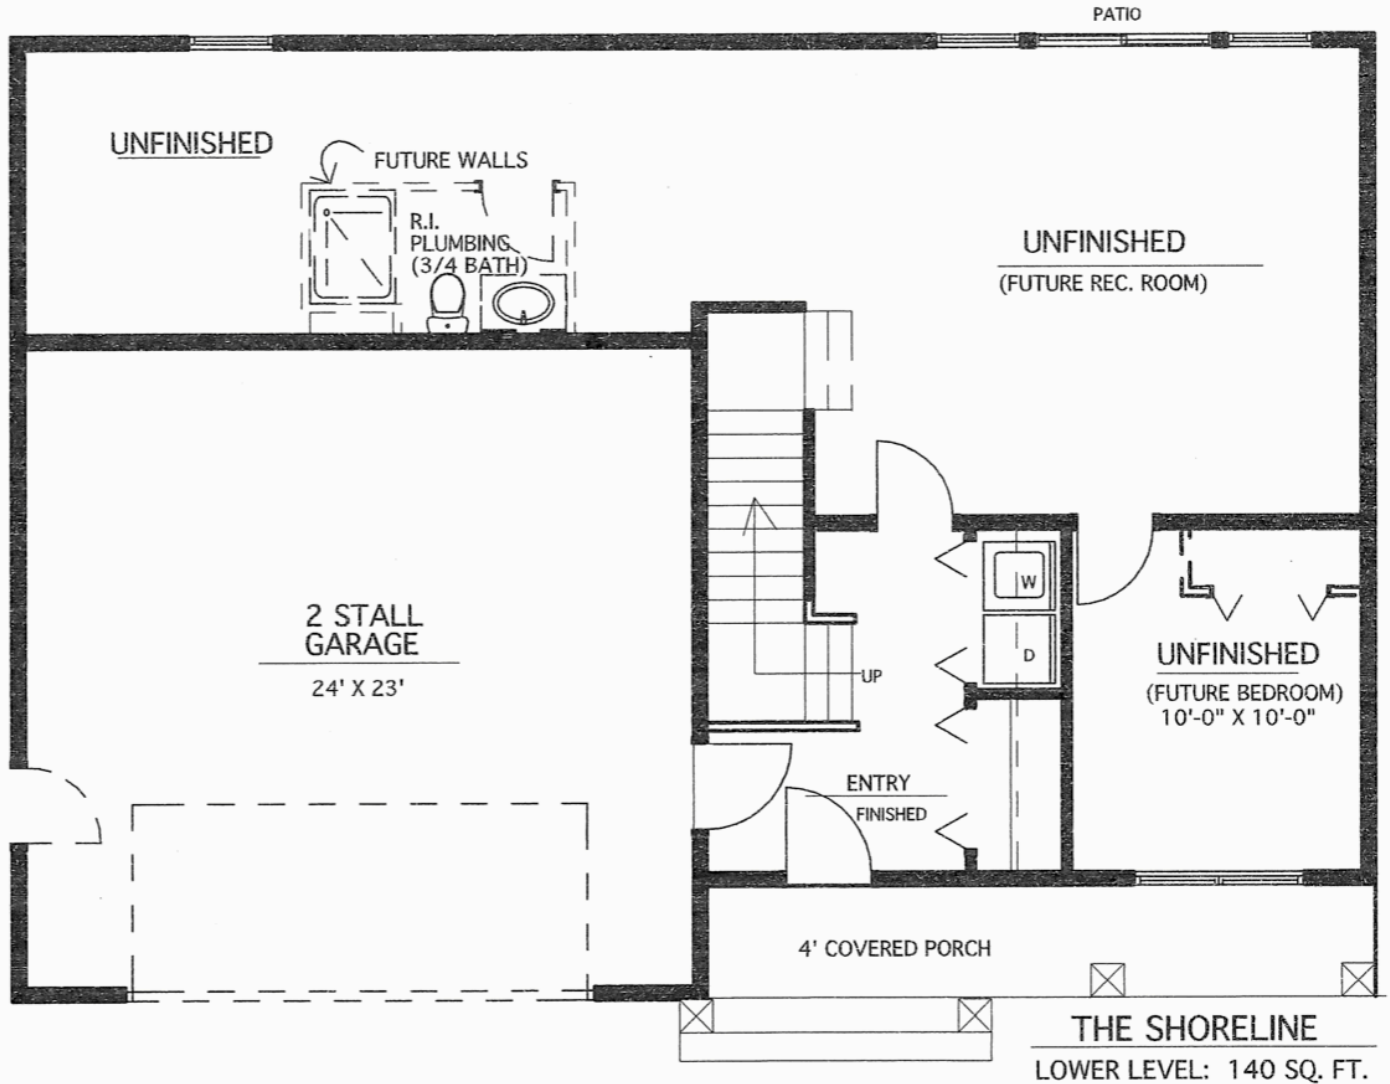

Shoreline Floor Plan Lower Level

Redstone Homes
Single-Family Home

3570 Scenic River Drive SW
Wyoming, MI 49418-9163

redstone-group.com
facebook.com/redstonehomes

Renderings shown are conceptual and may vary in detail from plans and specifications. All dimensions shown are approximate. Redstone Homes reserves the right to make changes if necessary to improve our product.