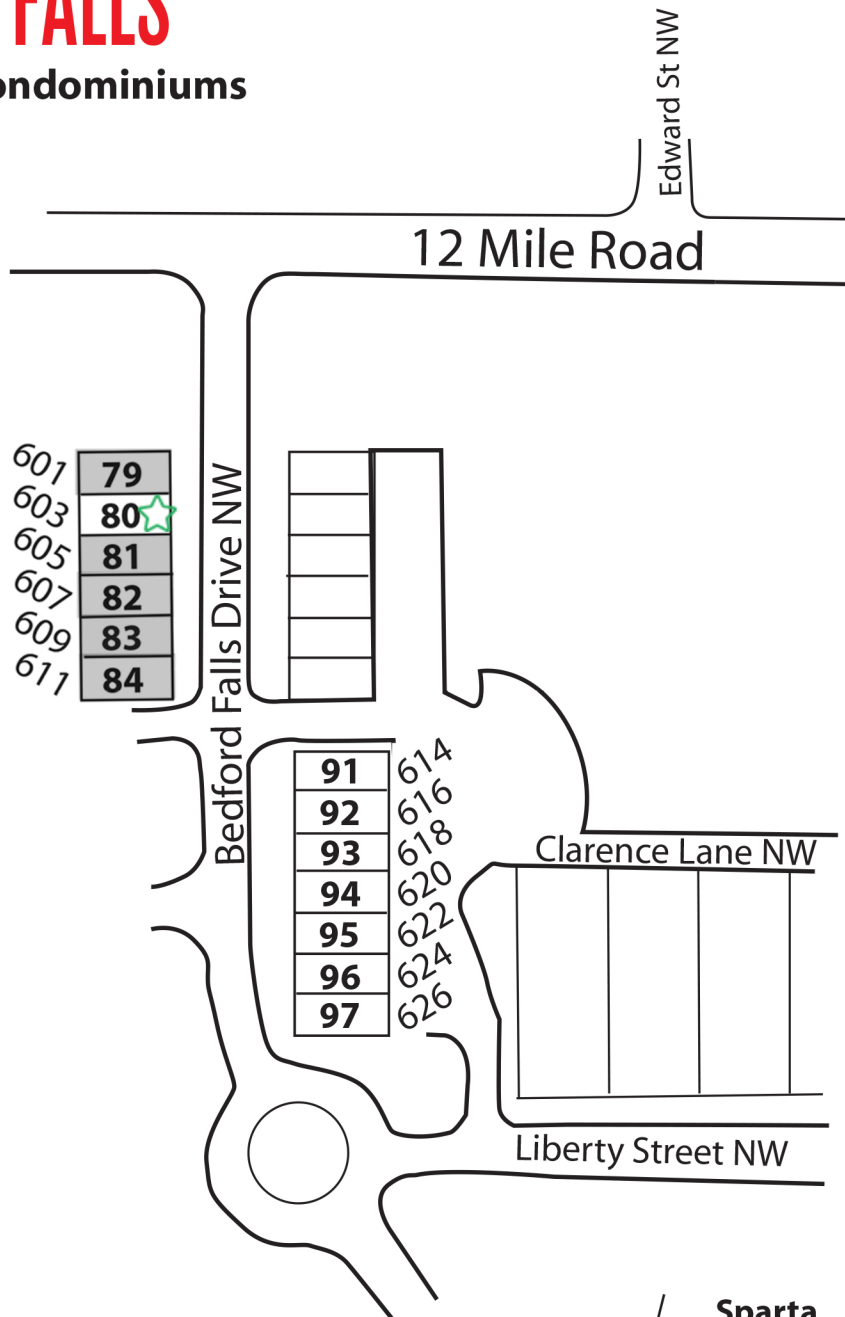

BEDFORD FALLS

Townhome Condominiums

 = Model  = Sold

3330 Grand Ridge Dr NE
Grand Rapids MI 49525

redstone-group.com
facebook.com/redstonehomes 

In the interest of continuing improvements and to meet changing conditions, the owner reserves the right to modify maps, plans, exteriors, specifications, features, product types, and landscaping without notice or obligation.