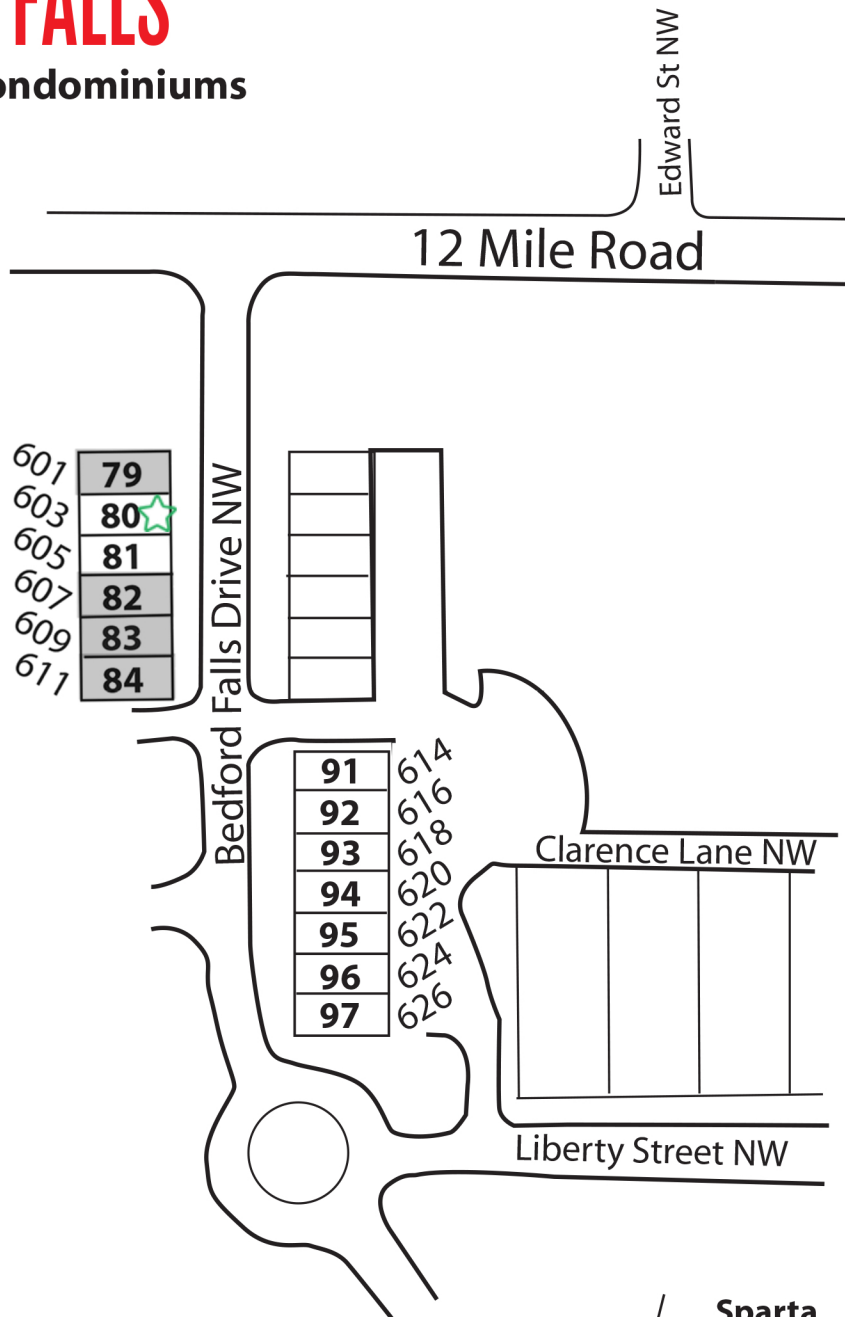

BEDFORD FALLS

Townhome Condominiums

 = Model  = Sold

3330 Grand Ridge Dr NE
Grand Rapids MI 49525

redstone-group.com

facebook.com/redstonehomes 

In the interest of continuing improvements and to meet changing conditions, the owner reserves the right to modify maps, plans, exteriors, specifications, features, product types, and landscaping without notice or obligation.