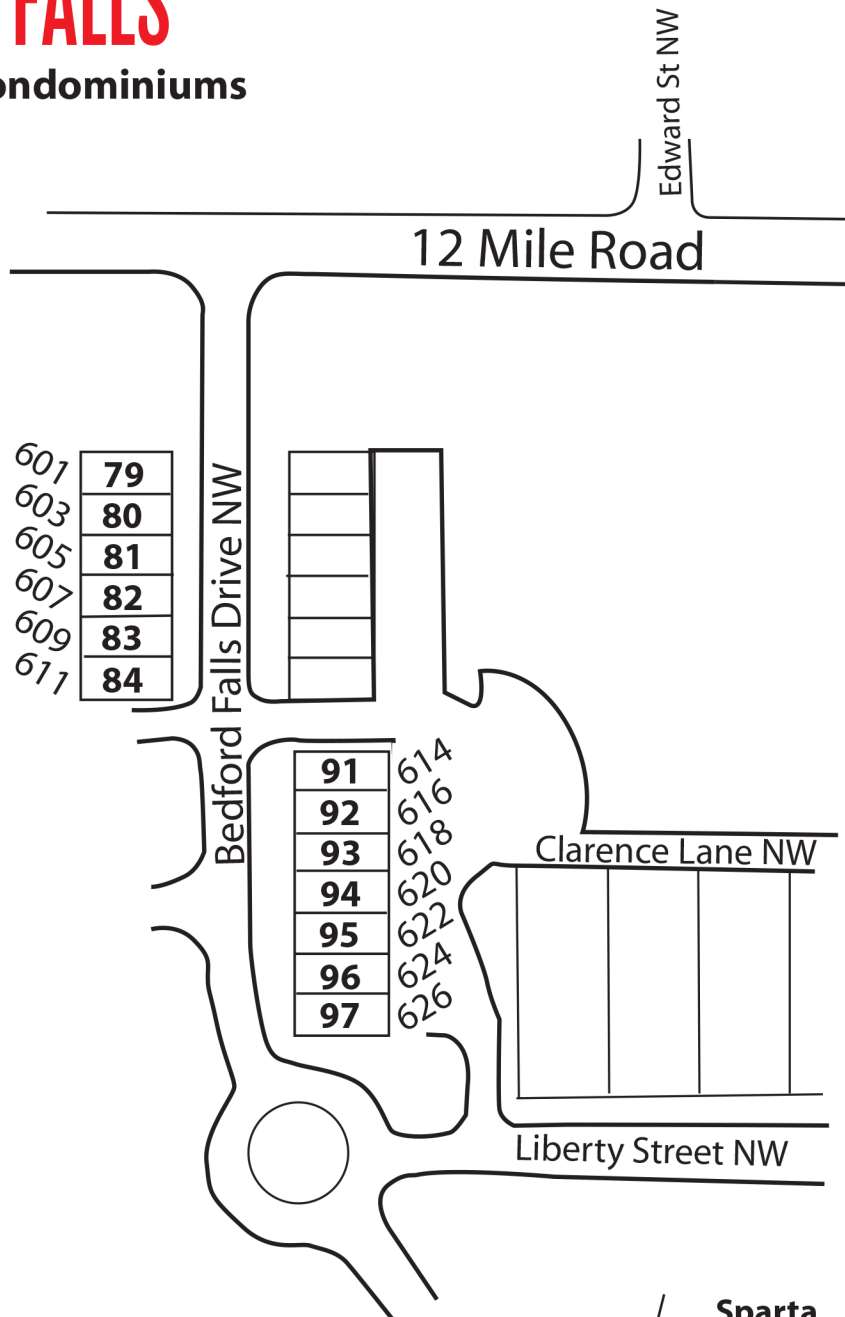

BEDFORD FALLS

Townhome Condominiums

 = Model  = Sold

3330 Grand Ridge Dr NE
Grand Rapids MI 49525

redstone-group.com 
facebook.com/redstonehomes

In the interest of continuing improvements and to meet changing conditions, the owner reserves the right to modify maps, plans, exteriors, specifications, features, product types, and landscaping without notice or obligation.