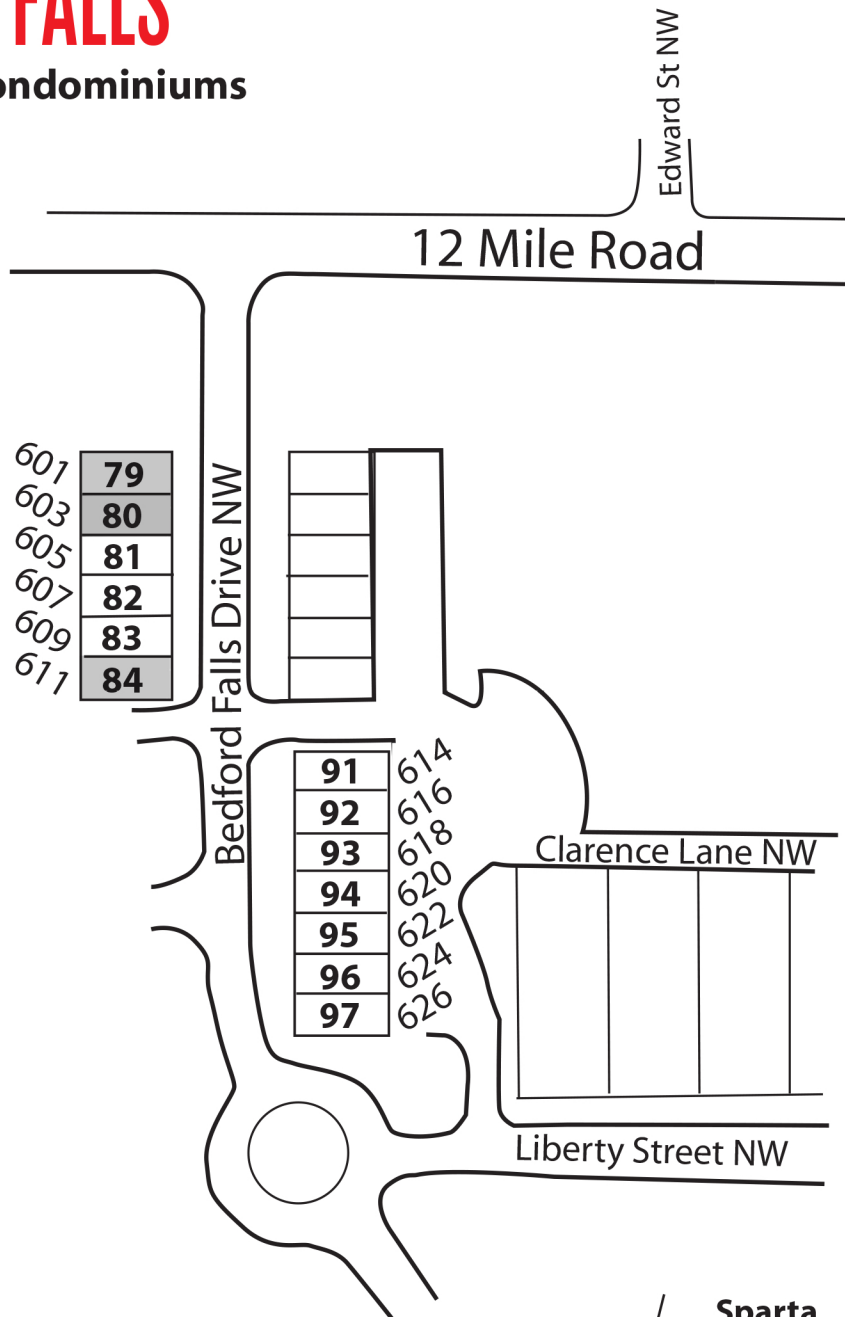

# BEDFORD FALLS

## Townhome Condominiums

 = Model  = Sold

3330 Grand Ridge Dr NE  
Grand Rapids MI 49525

[redstone-group.com](http://redstone-group.com)  
[facebook.com/redstonehomes](https://facebook.com/redstonehomes) 