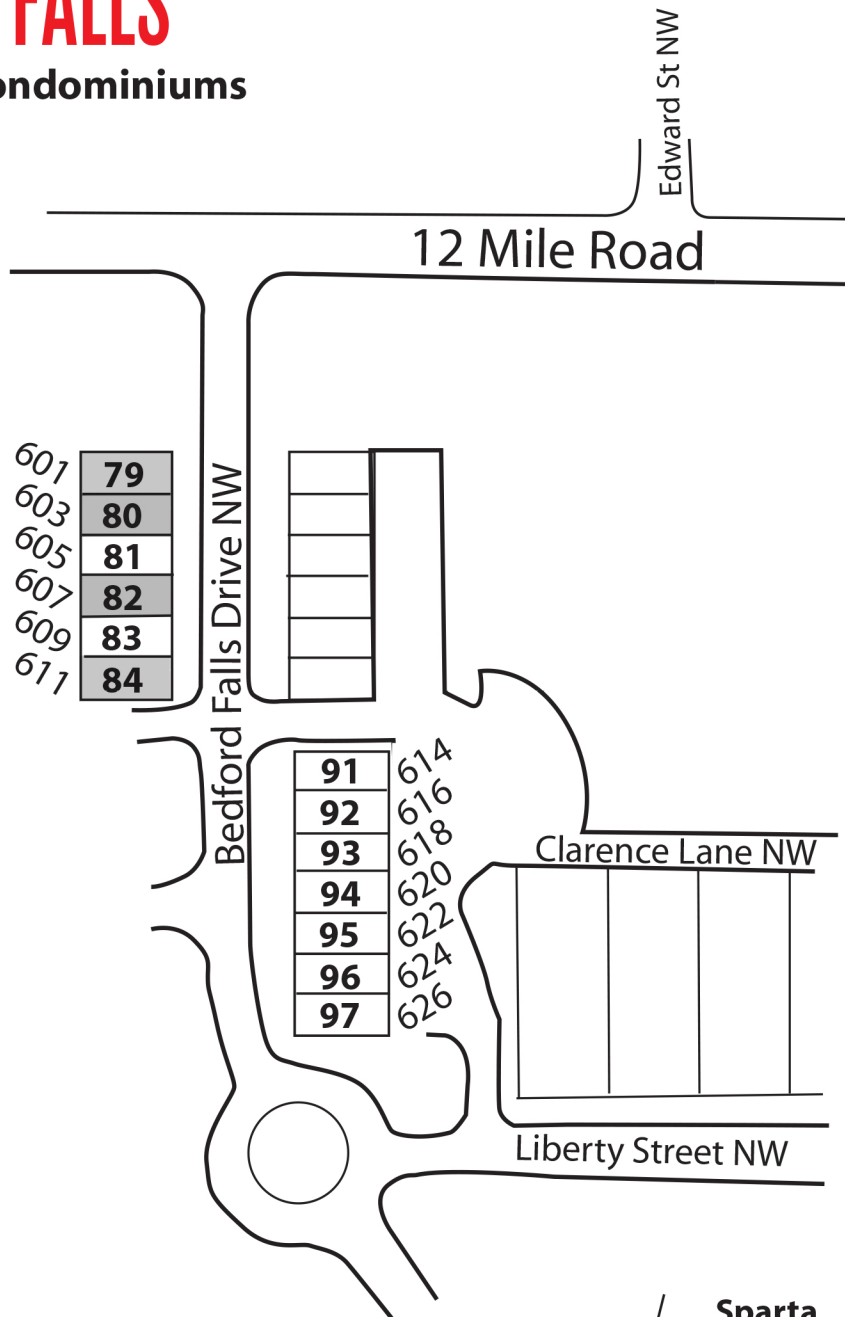

BEDFORD FALLS

Townhome Condominiums

 = Model  = Sold

3330 Grand Ridge Dr NE
Grand Rapids MI 49525

redstone-group.com 
facebook.com/redstonehomes

In the interest of continuing improvements and to meet changing conditions, the owner reserves the right to modify maps, plans, exteriors, specifications, features, product types, and landscaping without notice or obligation.