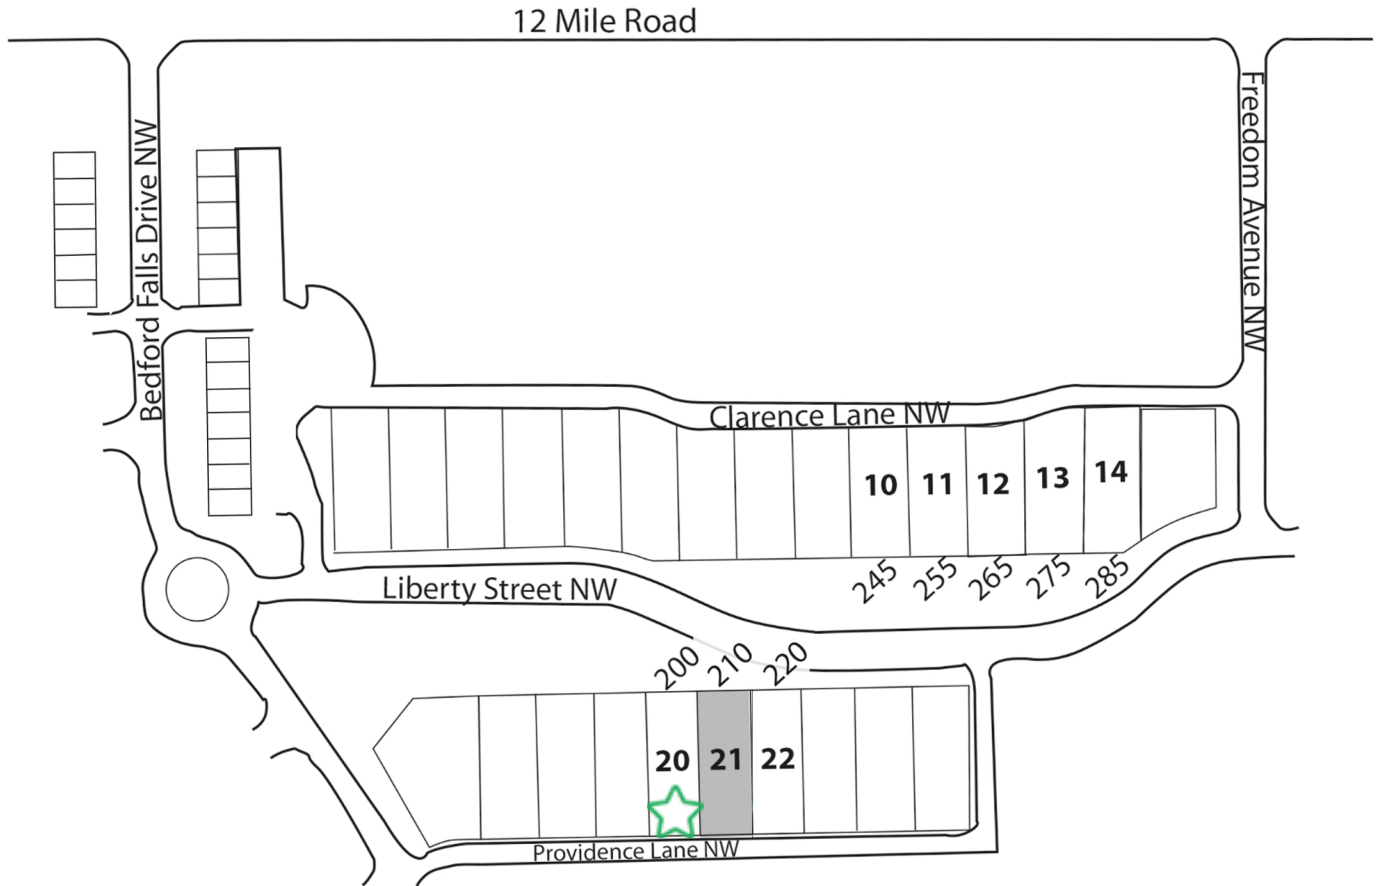

# BEDFORD FALLS

## Single-Family Homes

3330 Grand Ridge Dr NE  
Grand Rapids MI 49525

redstone-group.com  
facebook.com/redstonehomes 

In the interest of continuing improvements and to meet changing conditions, the owner reserves the right to modify maps, plans, exteriors, specifications, features, product types, and landscaping without notice or obligation.