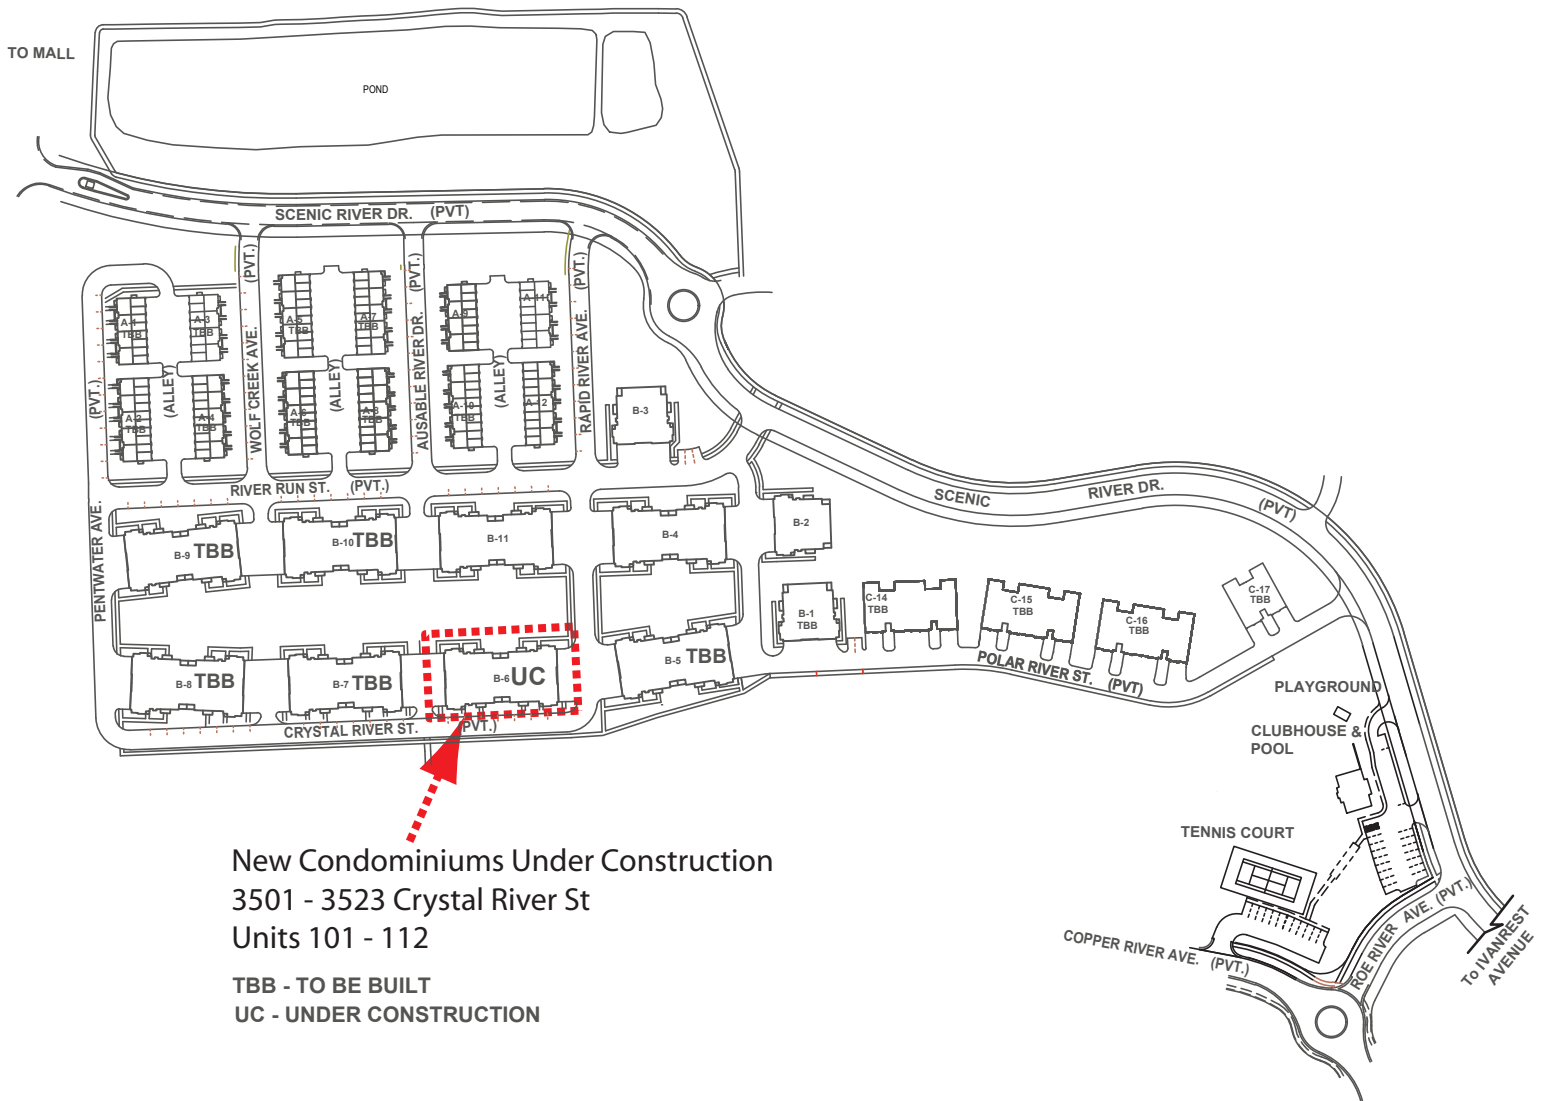

RIVERTOWN PARK RAVINES STACKED CONDOMINIUMS

3330 Grand Ridge Dr NE
Grand Rapids MI 49525

redstone-group.com
facebook.com/redstonehomes

In the interest of continuing improvements and to meet changing conditions, the owner reserves the right to modify maps, plans, exteriors, specifications, features, product types, and landscaping without notice or obligation.