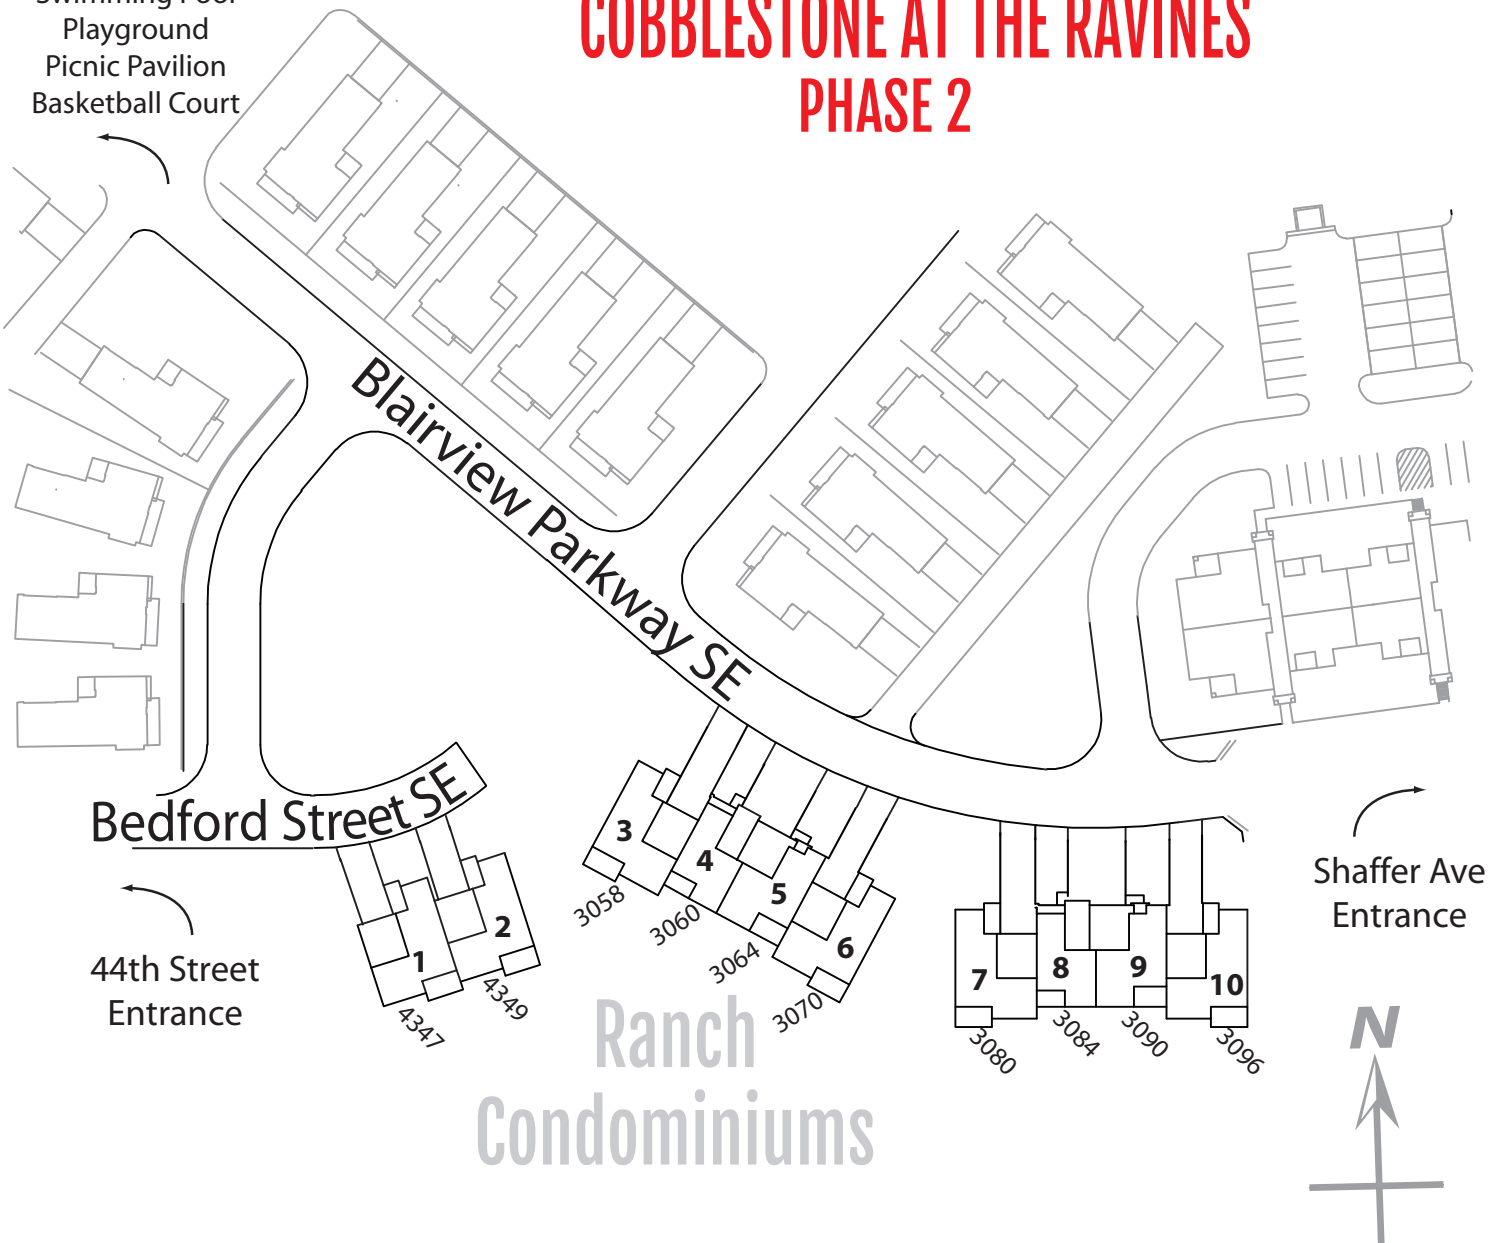

# COBBLESTONE AT THE RAVINES PHASE 2

Swimming Pool  
Playground  
Picnic Pavilion  
Basketball Court

Ranch  
Condominiums

3330 Grand Ridge Dr NE  
Grand Rapids MI 49525

redstone-group.com  
facebook.com/redstonehomes 

©2018 Redstone Homes. Map revised 9/24/18.