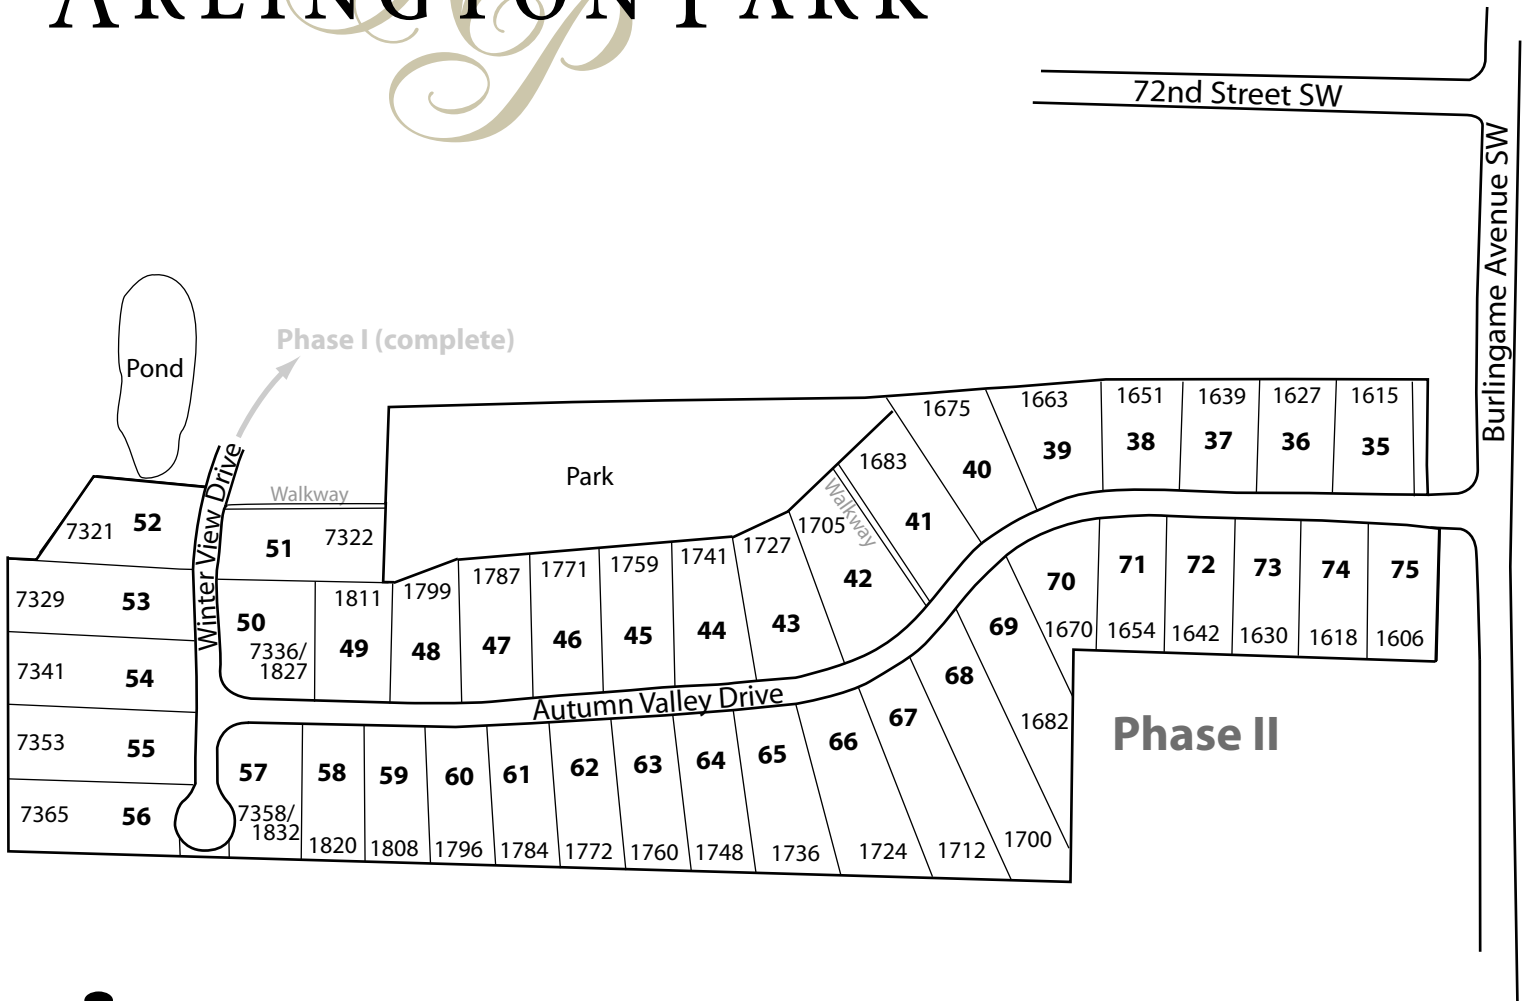

ARLINGTON PARK

3330 Grand Ridge Dr NE
Grand Rapids MI 49525

redstone-group.com
facebook.com/redstonehomes 

In the interest of continuing improvements and to meet changing conditions, the owner reserves the right to modify maps, plans, exteriors, specifications, features, product types, and landscaping without notice or obligation.