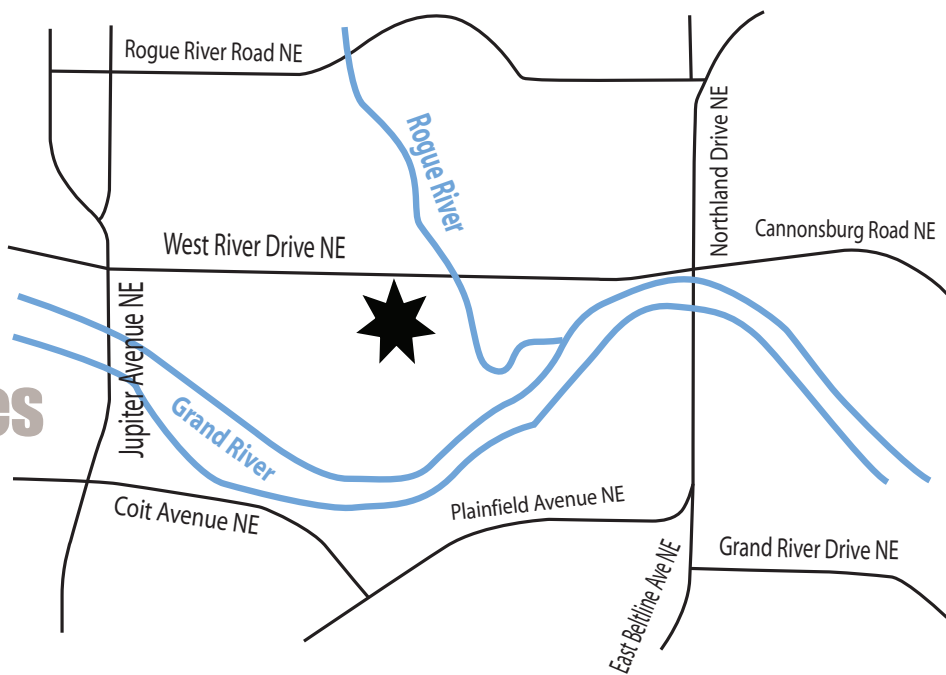

Grandview Estates Condominiums

RedstoneHomes

3570 Scenic River Drive SW
Wyoming, MI 49418-9163

redstone-group.com
facebook.com/redstonehomes 

In the interest of continuing improvements and to meet changing conditions, the owner reserves the right to modify maps, plans, exteriors, specifications, features, product types, and landscaping without notice or obligation.

Map revised 2/26/16