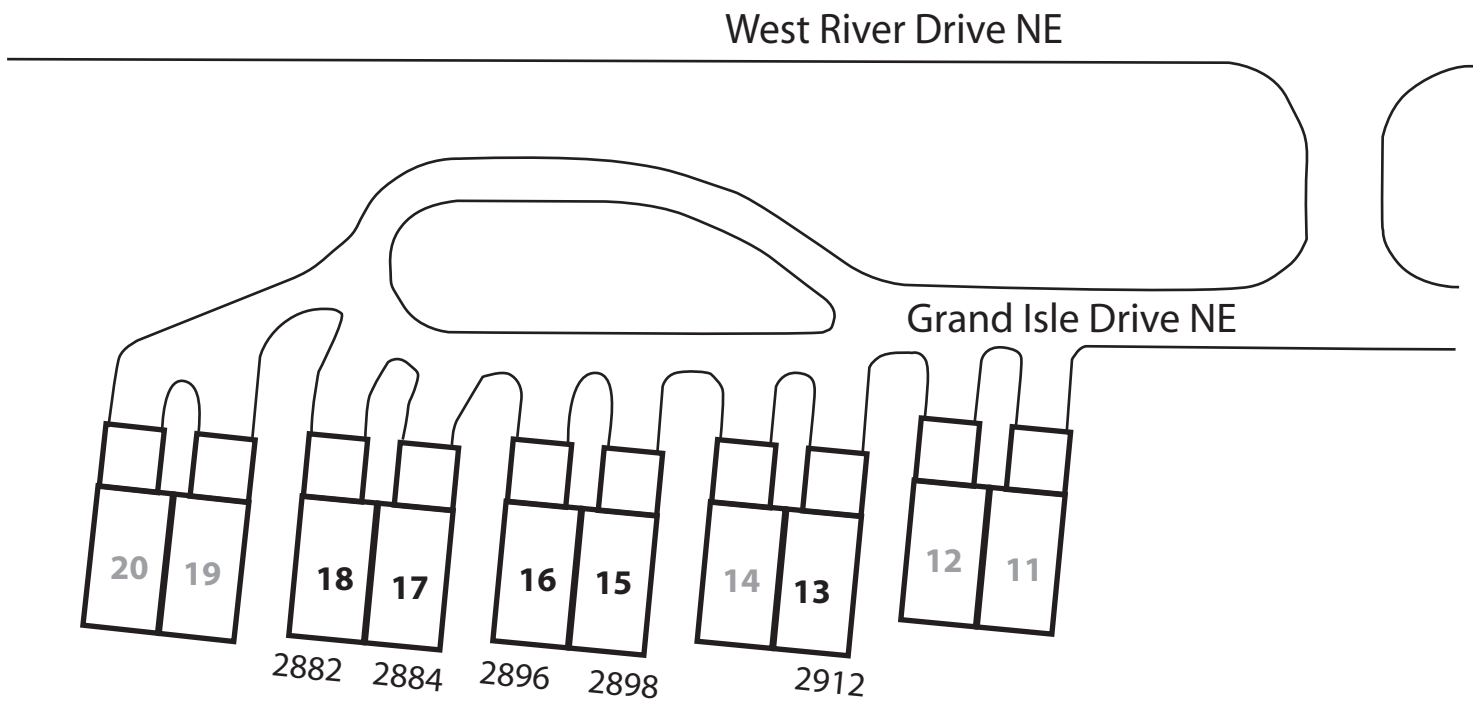

Grandview Estates Condominiums

RedstoneHomes

3570 Scenic River Drive SW
Wyoming, MI 49418-9163

redstone-group.com
facebook.com/redstonehomes 

In the interest of continuing improvements and to meet changing conditions, the owner reserves the right to modify maps, plans, exteriors, specifications, features, product types, and landscaping without notice or obligation.

Map revised 2/26/16