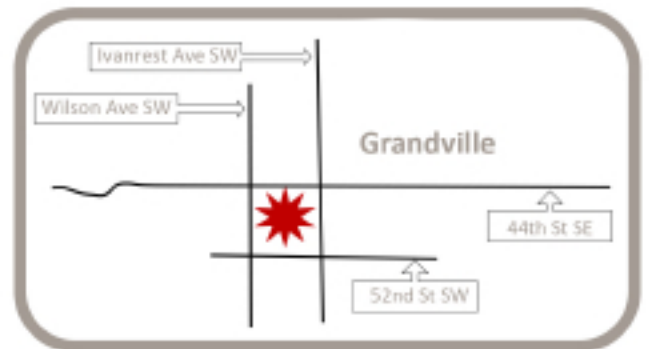

RIVERTOWN PARK MEADOWS STAND-ALONE CONDOMINIUMS

In the interest of continuing improvements and to meet changing conditions, the owner reserves the right to modify maps, plans, exteriors, specifications, features, product types, and landscaping without notice or obligation. ©2019 Redstone Homes. All rights reserved.

Revised 8/12/2020

3330 Grand Ridge Dr NE
Grand Rapids, MI 49525

redstone-group.com
facebook.com/redstonehomes
twitter.com/redstonehomes
instagram.com/redstonehomes
redstone-group.com/news