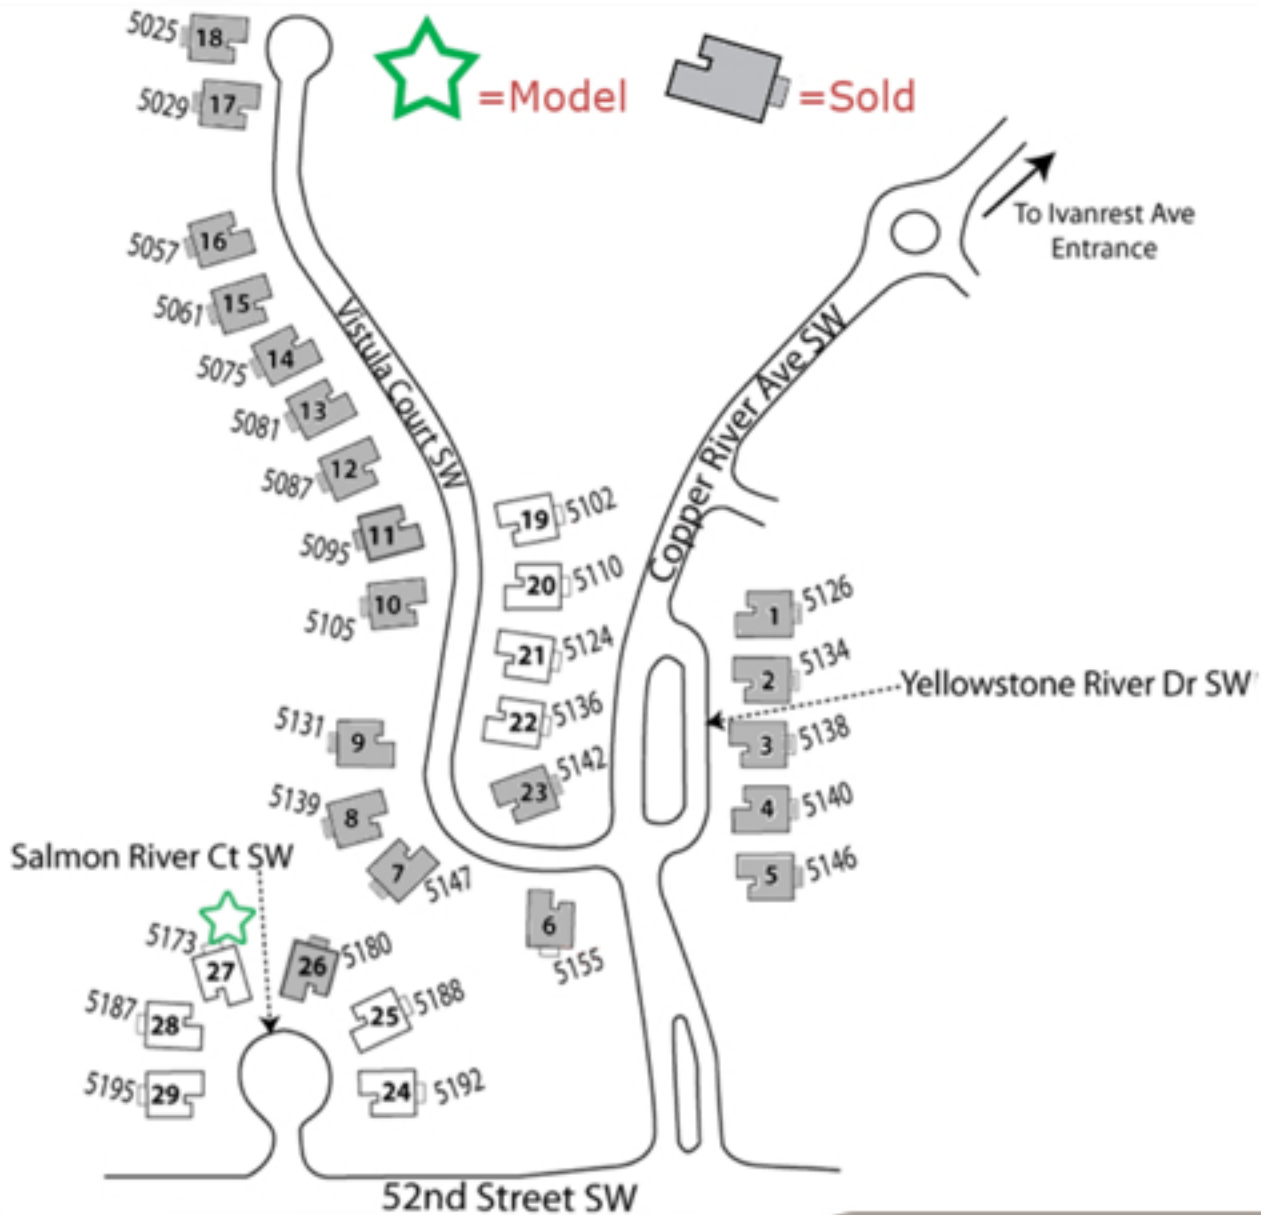

RIVERTOWN PARK MEADOWS STAND-ALONE CONDOMINIUMS

In the interest of continuing improvements and to meet changing conditions, the owner reserves the right to modify maps, plans, exteriors, specifications, features, product types, and landscaping without notice or obligation. ©2019 Redstone Homes. All rights reserved.

Revised 8/12/2020

3330 Grand Ridge Dr NE
Grand Rapids, MI 49525

redstone-group.com
facebook.com/redstonehomes
twitter.com/redstonehomes
instagram.com/redstonehomes
redstone-group.com/news