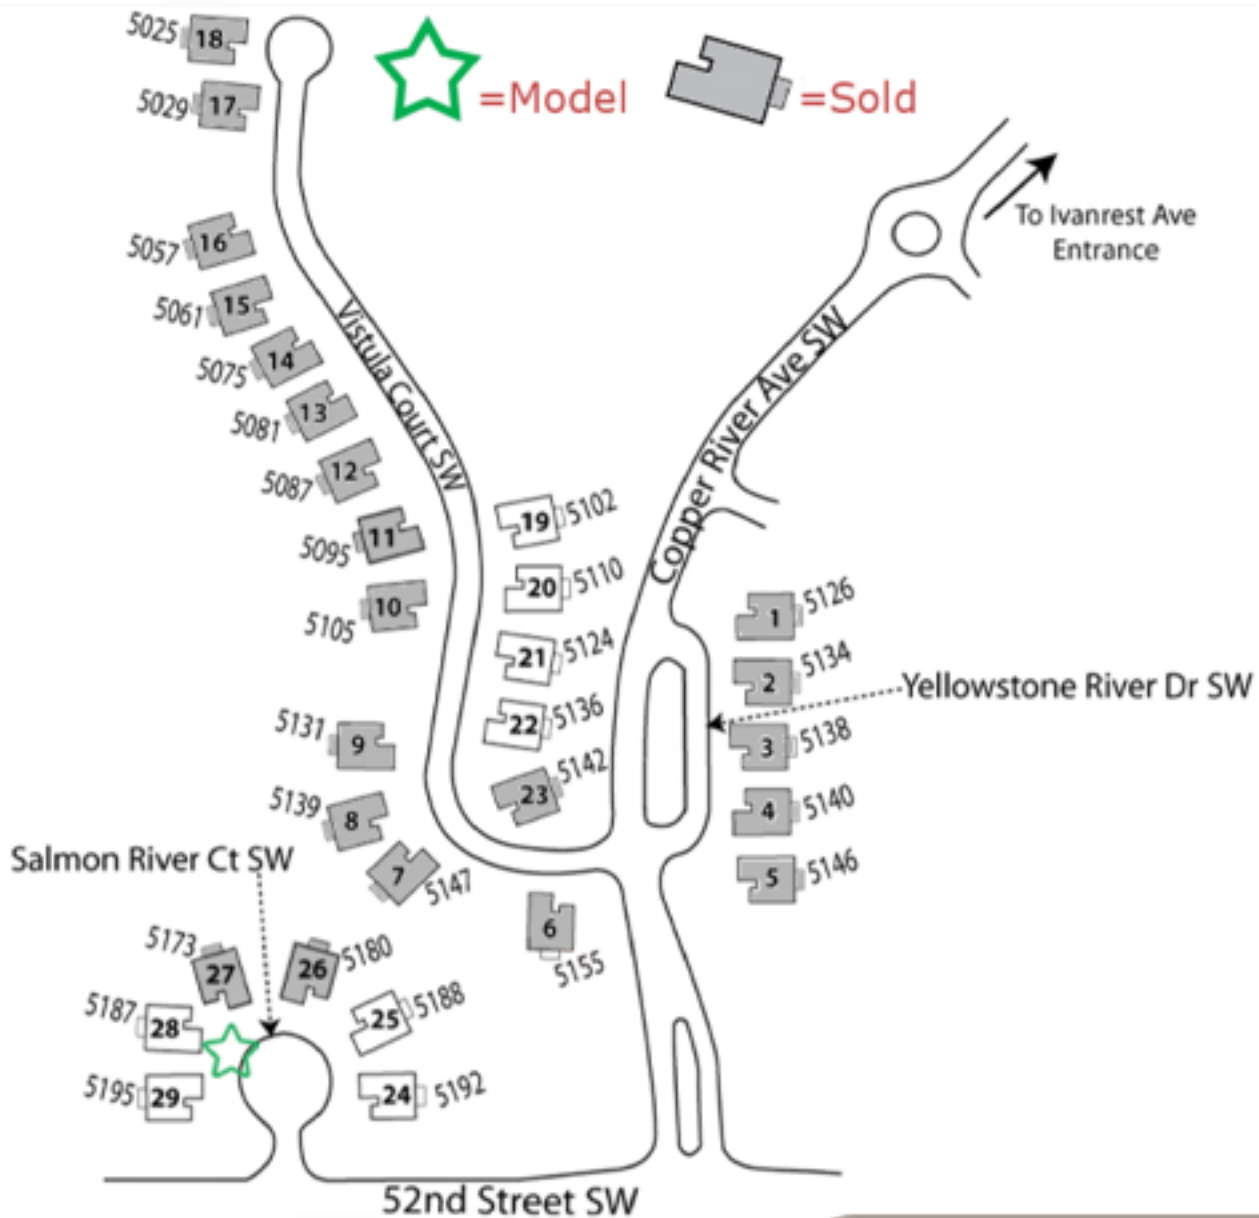

RIVERTOWN PARK MEADOWS STAND-ALONE CONDOMINIUMS

In the interest of continuing improvements and to meet changing conditions, the owner reserves the right to modify maps, plans, exteriors, specifications, features, product types, and landscaping without notice or obligation. ©2019 Redstone Homes. All rights reserved.

Revised 10/19/2020

3330 Grand Ridge Dr NE
Grand Rapids, MI 49525

redstone-group.com
facebook.com/redstonehomes
twitter.com/redstonehomes
instagram.com/redstonehomes
redstone-group.com/news