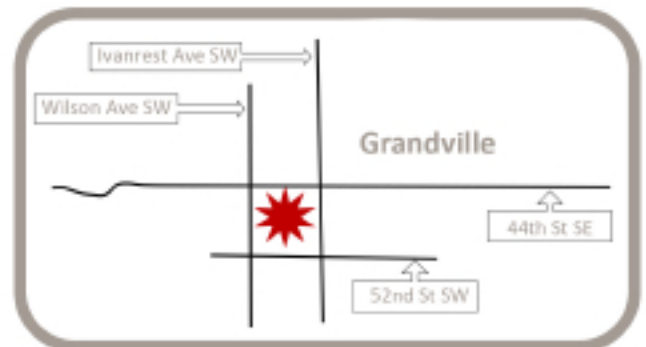

RIVERTOWN PARK MEADOWS STAND-ALONE CONDOMINIUMS

In the interest of continuing improvements and to meet changing conditions, the owner reserves the right to modify maps, plans, exteriors, specifications, features, product types, and landscaping without notice or obligation. ©2019 Redstone Homes. All rights reserved.

Revised 10/19/2020

3330 Grand Ridge Dr NE
Grand Rapids, MI 49525

redstone-group.com
facebook.com/redstonehomes
twitter.com/redstonehomes
instagram.com/redstonehomes
redstone-group.com/news