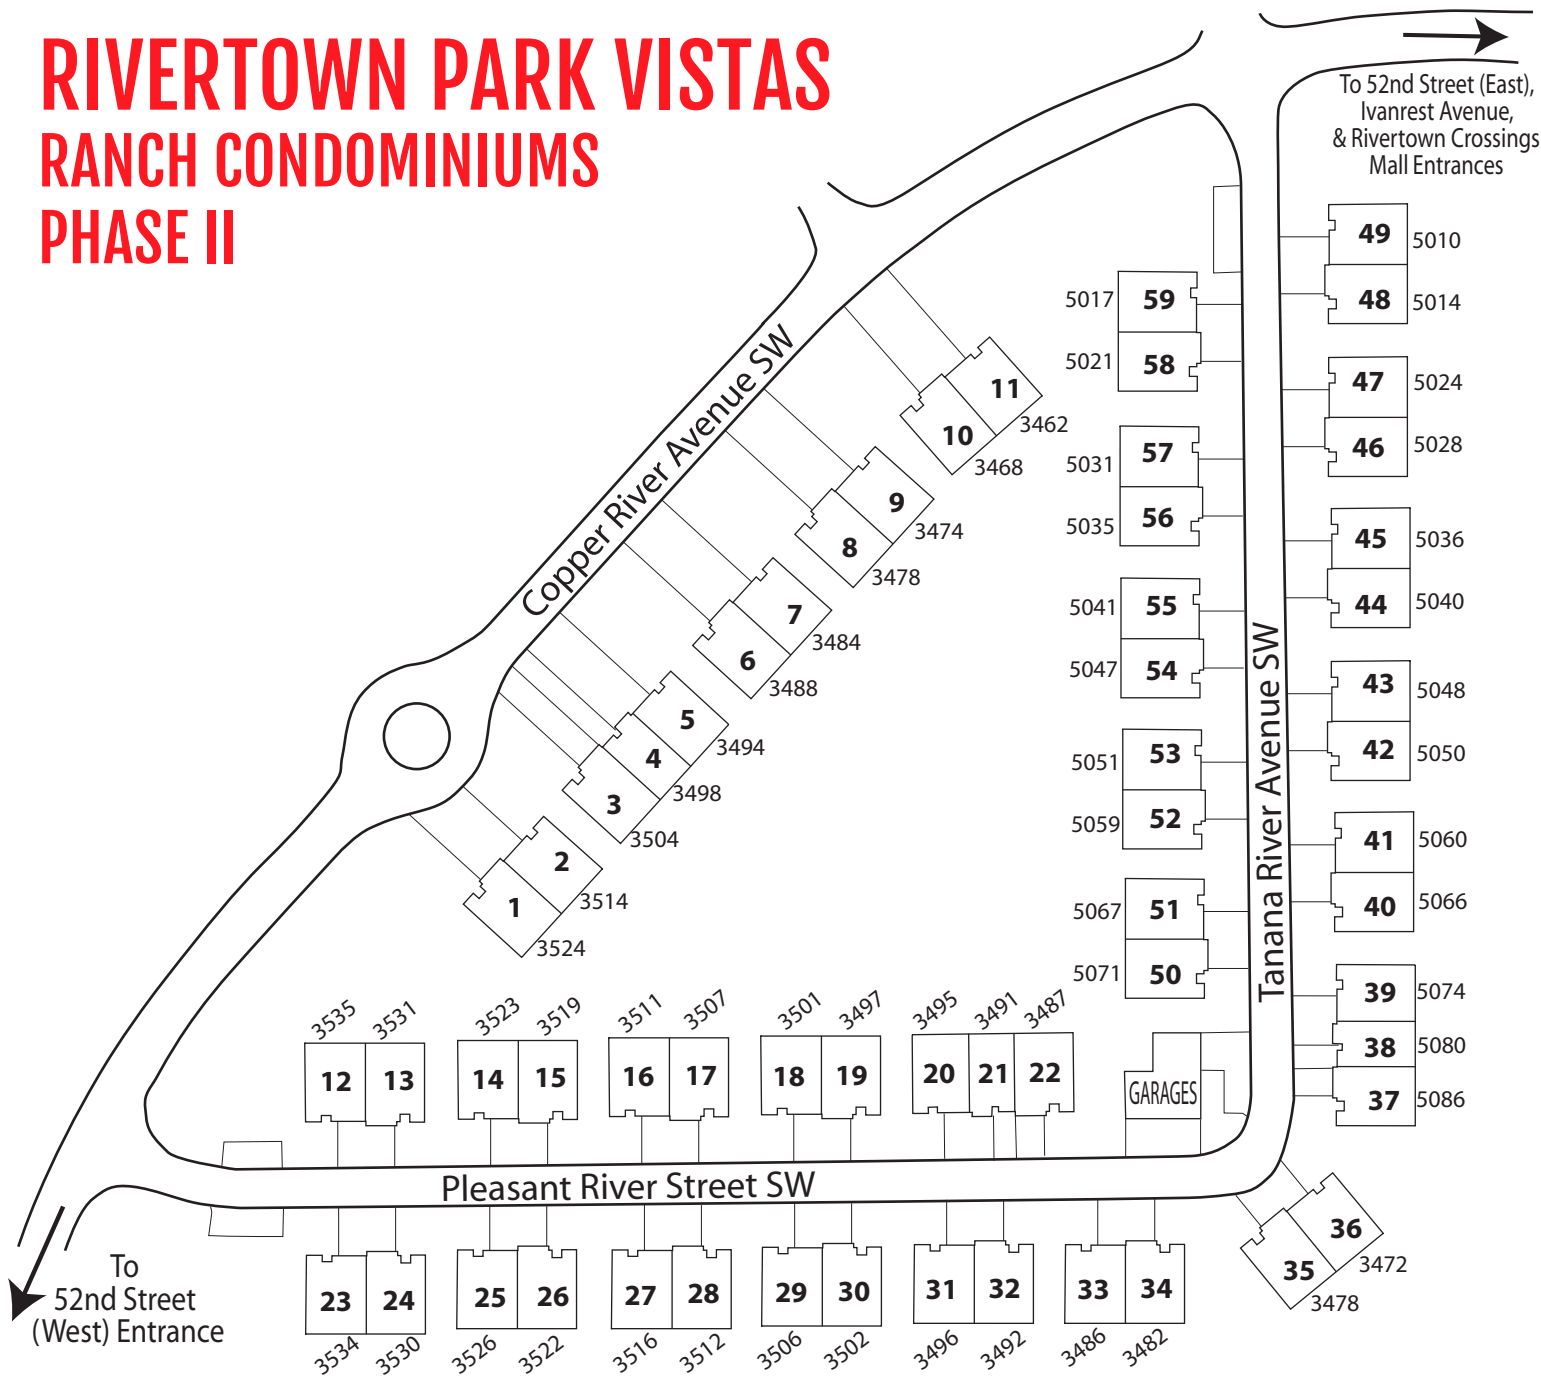

RIVERTOWN PARK VISTAS RANCH CONDOMINIUMS PHASE II

3330 Grand Ridge Dr NE
Grand Rapids MI 49525

redstone-group.com
facebook.com/redstonehomes 

In the interest of continuing improvements and to meet changing conditions, the owner reserves the right to modify maps, plans, exteriors, specifications, features, product types, and landscaping without notice or obligation.

©2018 Redstone Homes. Map revised 7/16/18.