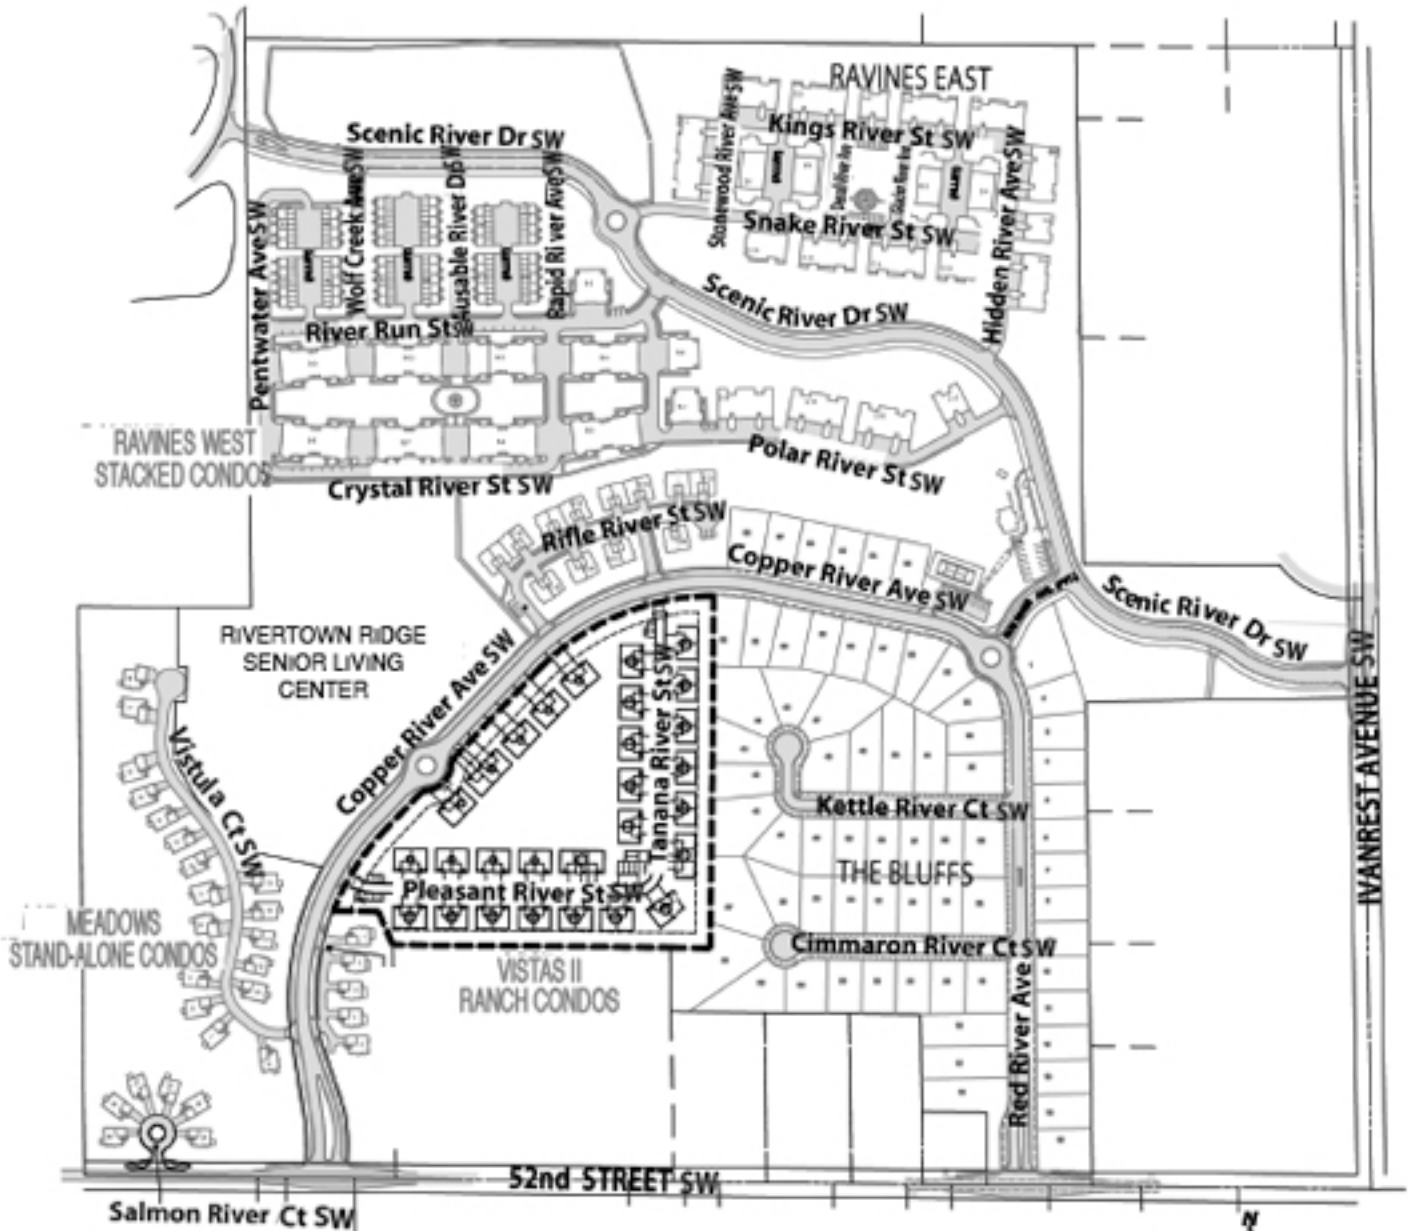

RIVERTOWN VISTAS RANCH CONDOMINIUMS

=Model

=Sold

In the interest of continuing improvements and to meet changing conditions, the owner reserves the right to modify maps, plans, exteriors, specifications, features, product types, and landscaping without notice or obligation. ©2019 Redstone Homes. All rights reserved.

RedstoneHomes

3330 Grand Ridge Dr NE
Grand Rapids, MI 49525

redstone-group.com

facebook.com/redstonehomes

twitter.com/redstonehomes

instagram.com/redstonehomes

redstone-group.com/news

RIVERTOWN PARK COMMUNITIES