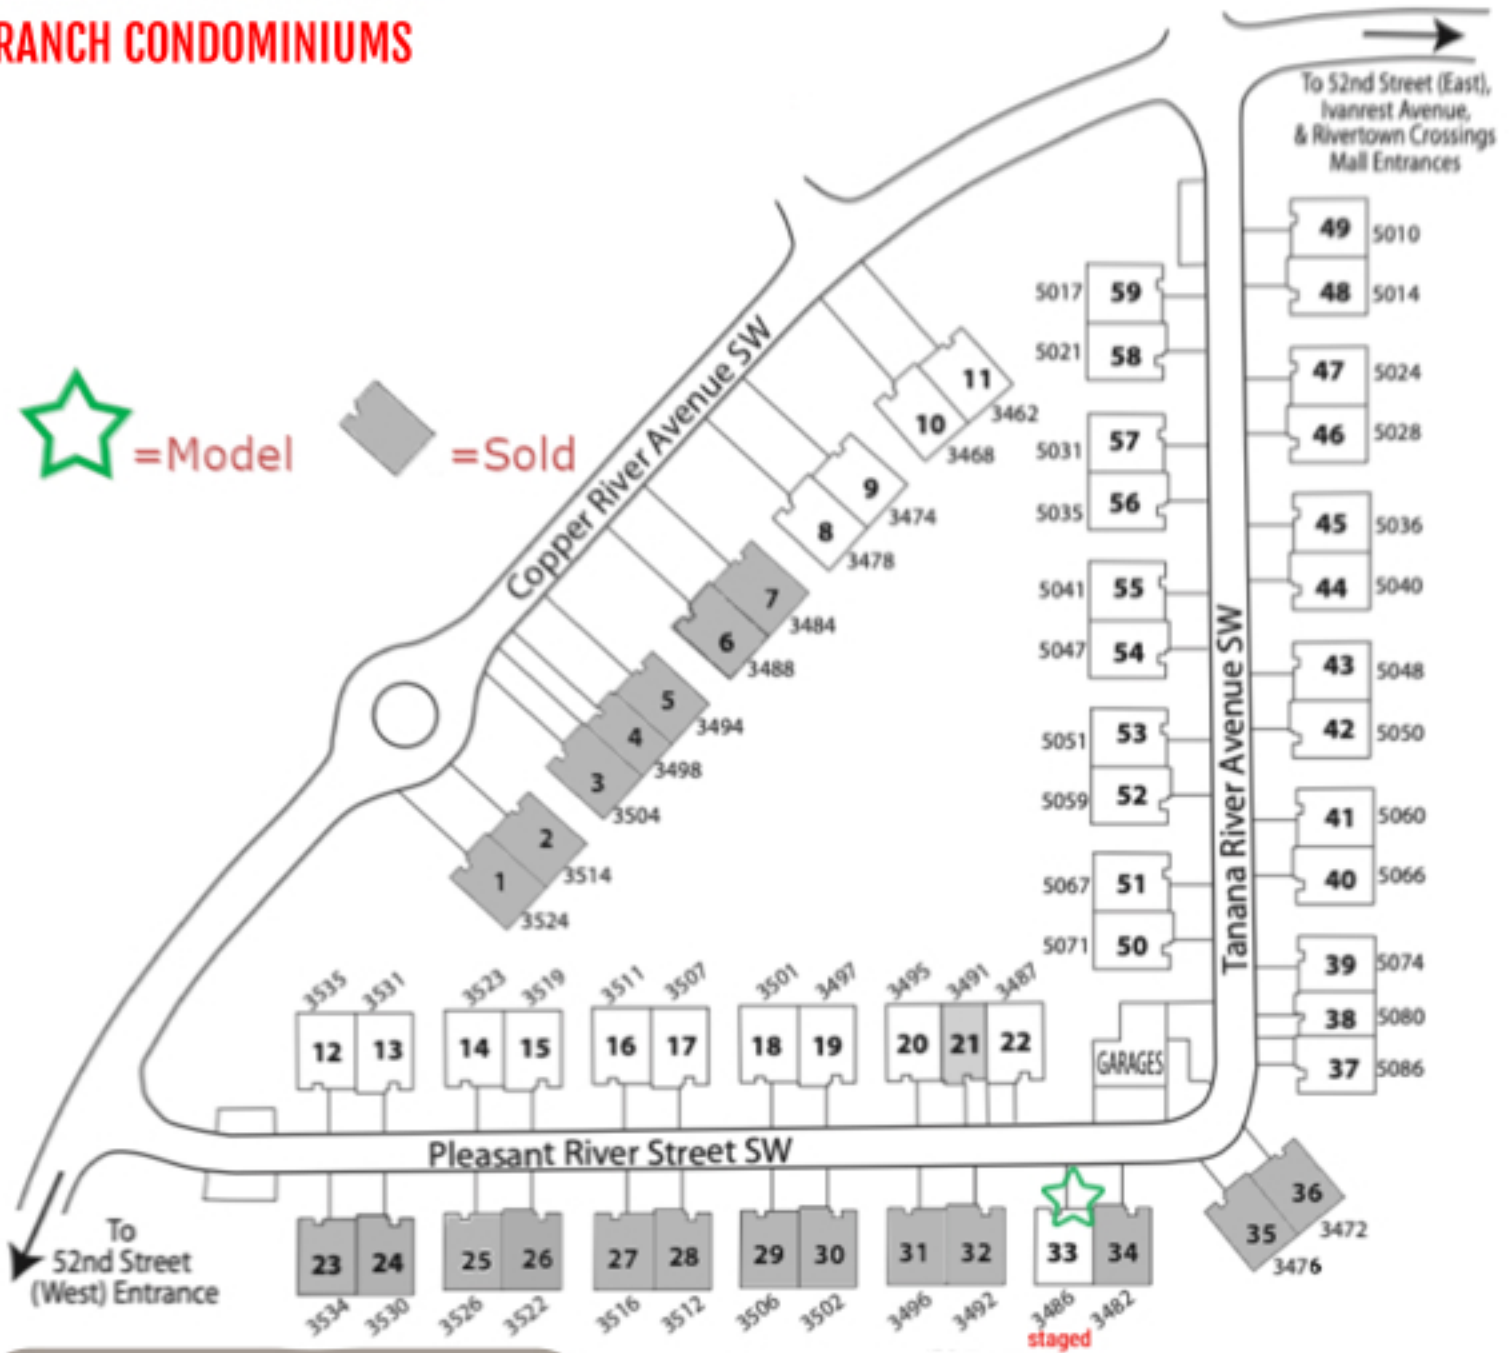

RIVERTOWN VISTAS RANCH CONDOMINIUMS

=Model

=Sold

In the interest of continuing improvements and to meet changing conditions, the owner reserves the right to modify maps, plans, exteriors, specifications, features, product types, and landscaping without notice or obligation. ©2019 Redstone Homes. All rights reserved.

RedstoneHomes

3330 Grand Ridge Dr NE
Grand Rapids, MI 49525

redstone-group.com

facebook.com/redstonehomes

twitter.com/redstonehomes

instagram.com/redstonehomes

redstone-group.com/news

RIVERTOWN PARK COMMUNITIES