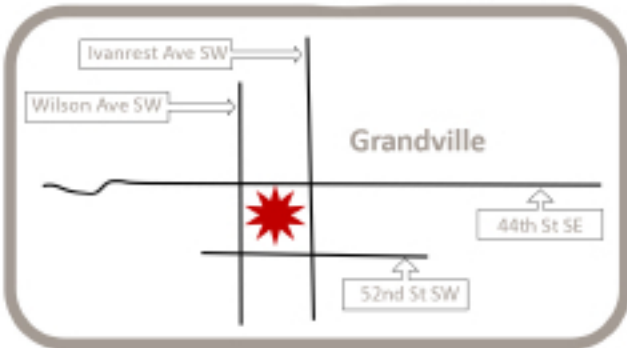

RIVERTOWN VISTAS RANCH CONDOMINIUMS

=Model

=Sold

In the interest of continuing improvements and to meet changing conditions, the owner reserves the right to modify maps, plans, exteriors, specifications, features, product types, and landscaping without notice or obligation. ©2019 Redstone Homes. All rights reserved.

RedstoneHomes

3330 Grand Ridge Dr NE
Grand Rapids, MI 49525

redstone-group.com

facebook.com/redstonehomes

twitter.com/redstonehomes

instagram.com/redstonehomes

redstone-group.com/news

RIVERTOWN PARK COMMUNITIES