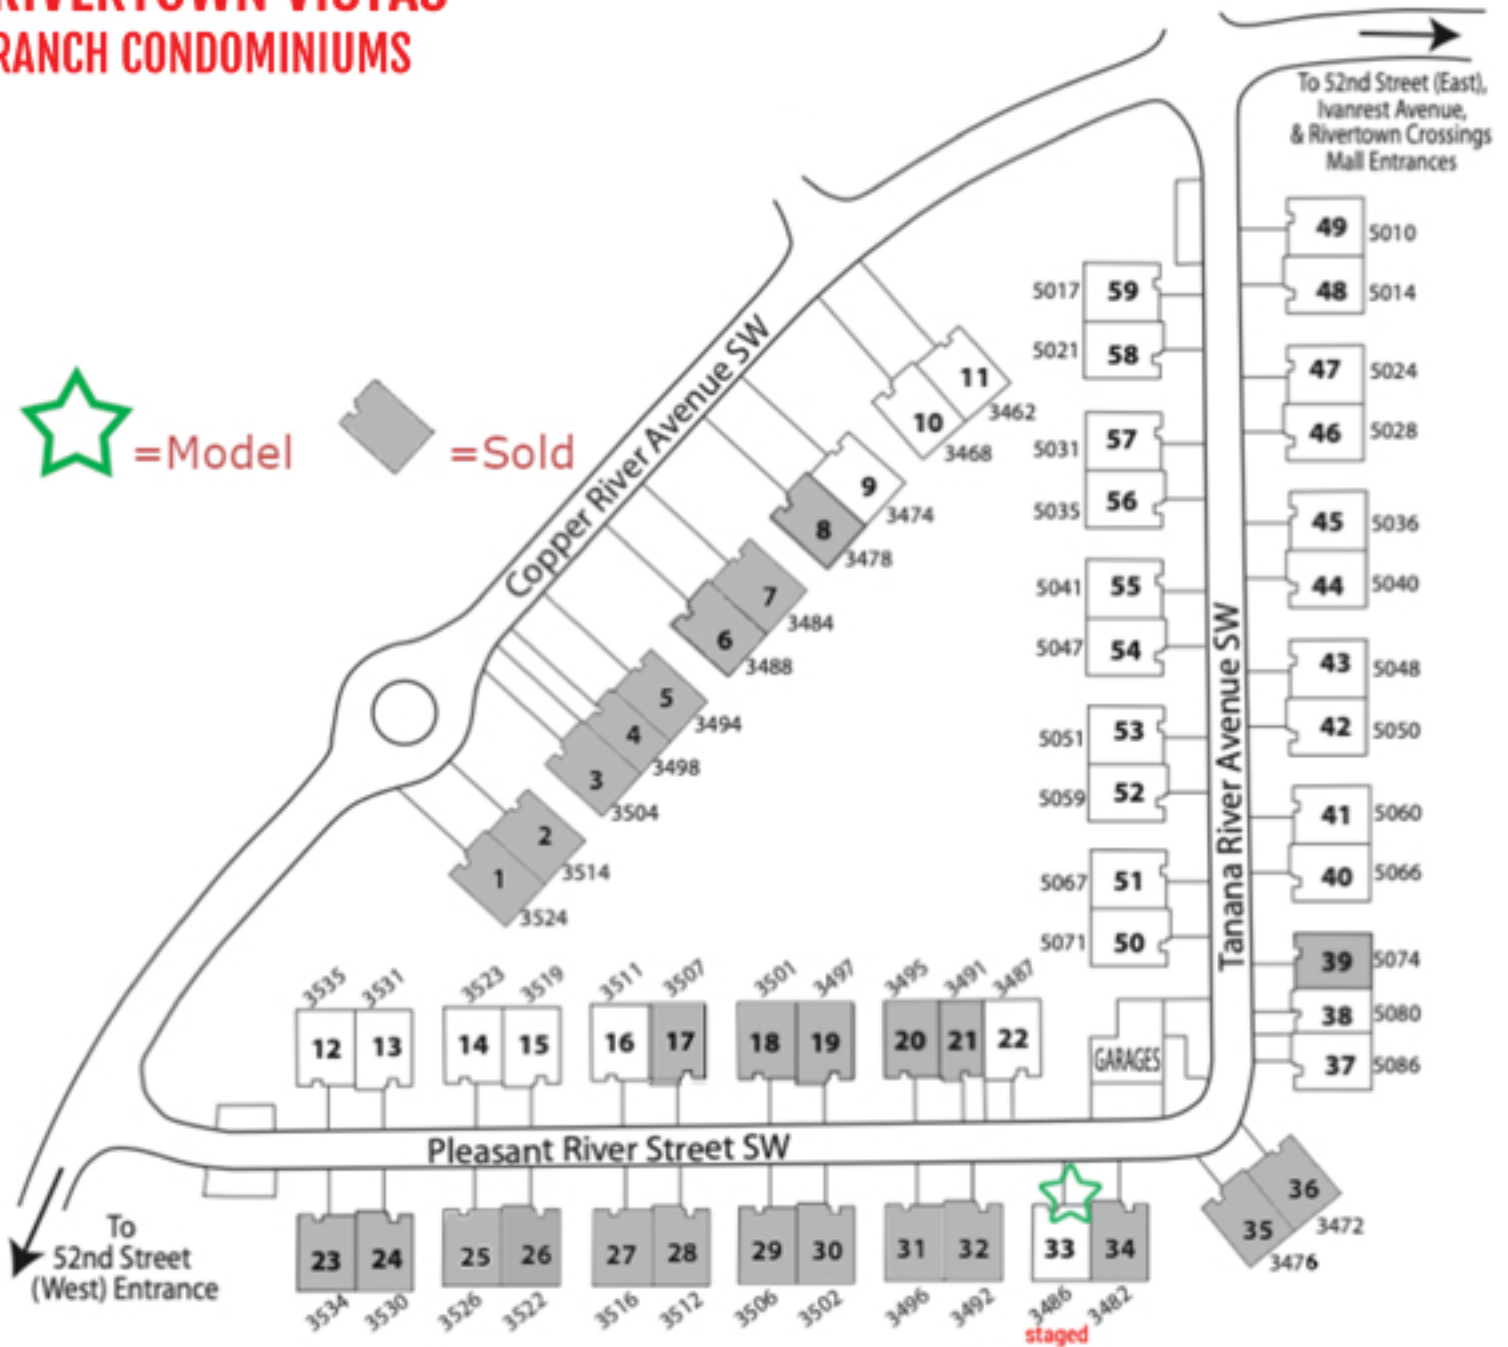

# RIVERTOWN VISTAS RANCH CONDOMINIUMS

=Model

=Sold

In the interest of continuing improvements and to meet changing conditions, the owner reserves the right to modify maps, plans, exteriors, specifications, features, product types, and landscaping without notice or obligation. ©2019 Redstone Homes. All rights reserved.

**RedstoneHomes**

3330 Grand Ridge Dr NE  
Grand Rapids, MI 49525

redstone-group.com

facebook.com/redstonehomes

twitter.com/redstonehomes

instagram.com/redstonehomes

redstone-group.com/news

Revised 2/25/2021

# RIVERTOWN PARK COMMUNITIES

3330 Grand Ridge Dr NE  
Grand Rapids MI 49525

In the interest of continuing improvements and to meet changing conditions, the owner reserves the right to modify maps, plans, exteriors, specifications, features, product types, and landscaping without notice or obligation.