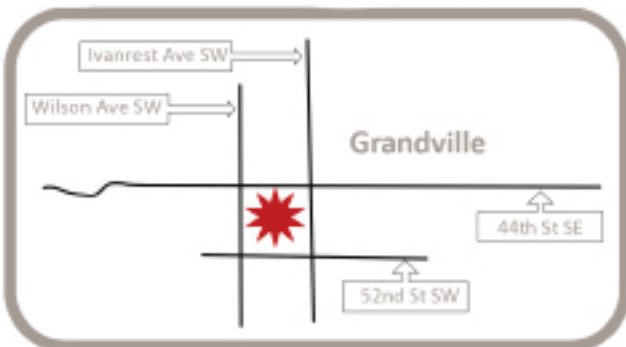

# RIVERTOWN VISTAS RANCH CONDOMINIUMS

=Model

=Sold

In the interest of continuing improvements and to meet changing conditions, the owner reserves the right to modify maps, plans, exteriors, specifications, features, product types, and landscaping without notice or obligation. ©2019 Redstone Homes. All rights reserved.

**RedstoneHomes**

3330 Grand Ridge Dr NE  
Grand Rapids, MI 49525

redstone-group.com

facebook.com/redstonehomes

twitter.com/redstonehomes

instagram.com/redstonehomes

redstone-group.com/news

Revised 2/25/2021