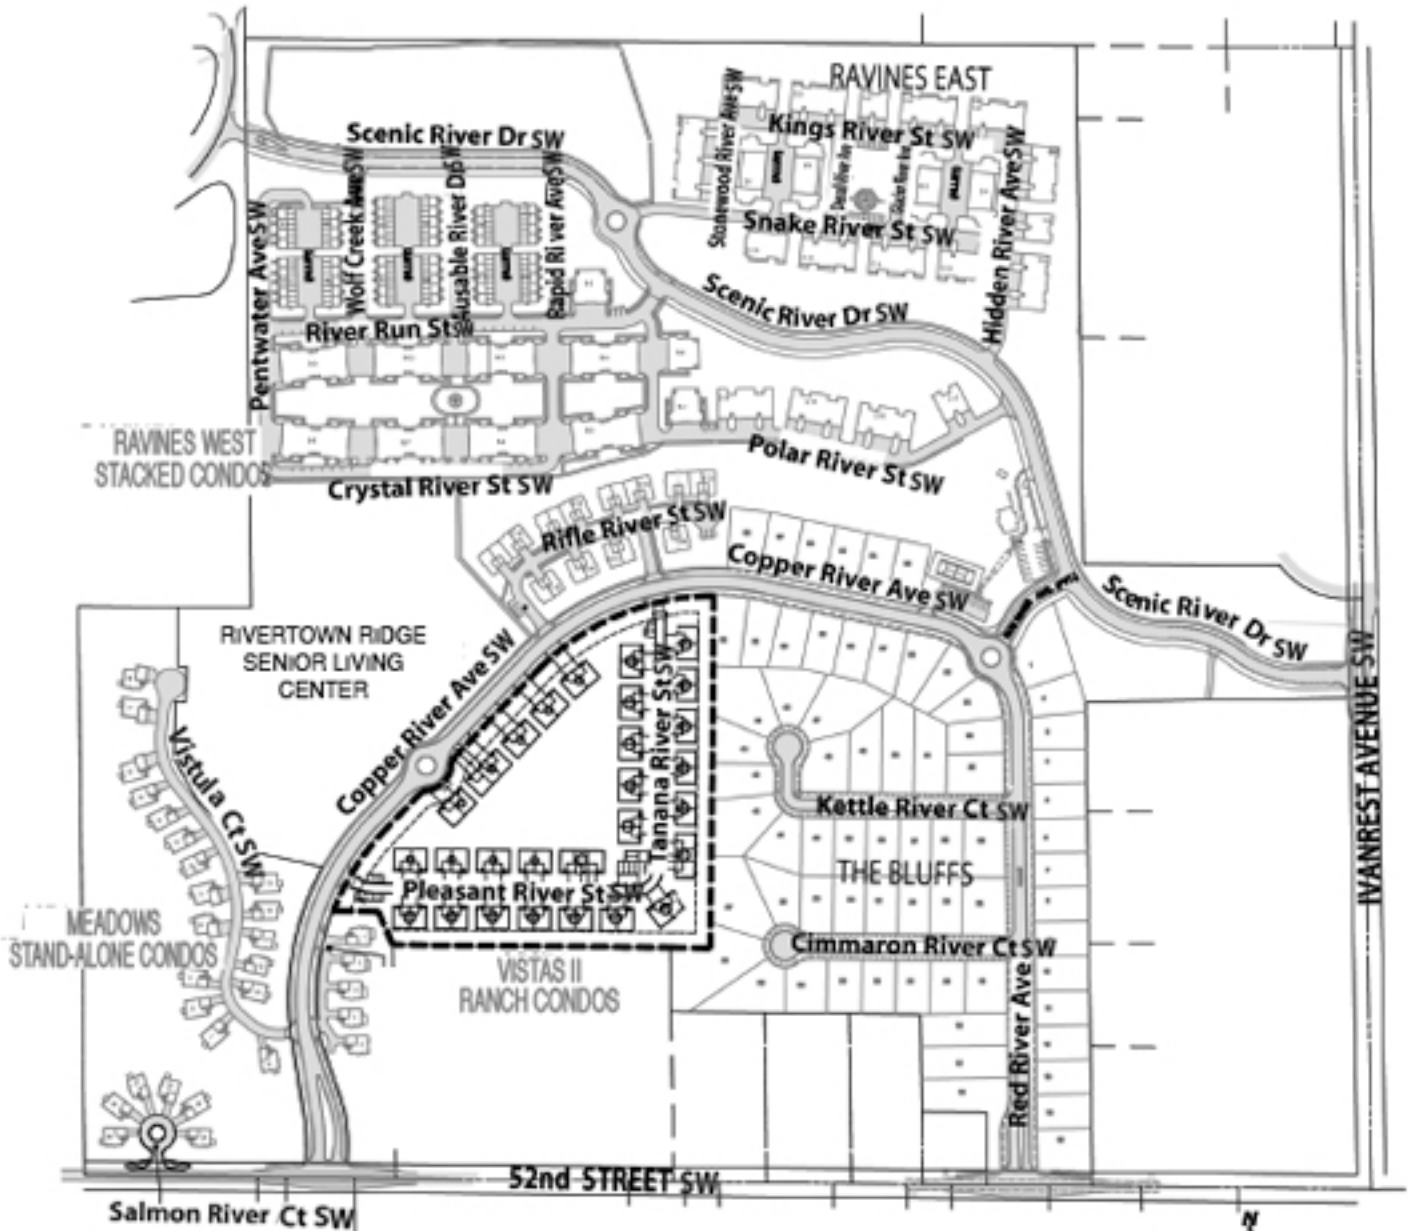

# RIVERTOWN VISTAS RANCH CONDOMINIUMS

=Model

=Sold

In the interest of continuing improvements and to meet changing conditions, the owner reserves the right to modify maps, plans, exteriors, specifications, features, product types, and landscaping without notice or obligation. ©2019 Redstone Homes. All rights reserved.

**RedstoneHomes**

3330 Grand Ridge Dr NE  
Grand Rapids, MI 49525

redstone-group.com

facebook.com/redstonehomes

twitter.com/redstonehomes

instagram.com/redstonehomes

redstone-group.com/news

Revised 2/25/2021

# RIVERTOWN PARK COMMUNITIES

3330 Grand Ridge Dr NE  
Grand Rapids MI 49525

In the interest of continuing improvements and to meet changing conditions, the owner reserves the right to modify maps, plans, exteriors, specifications, features, product types, and landscaping without notice or obligation.