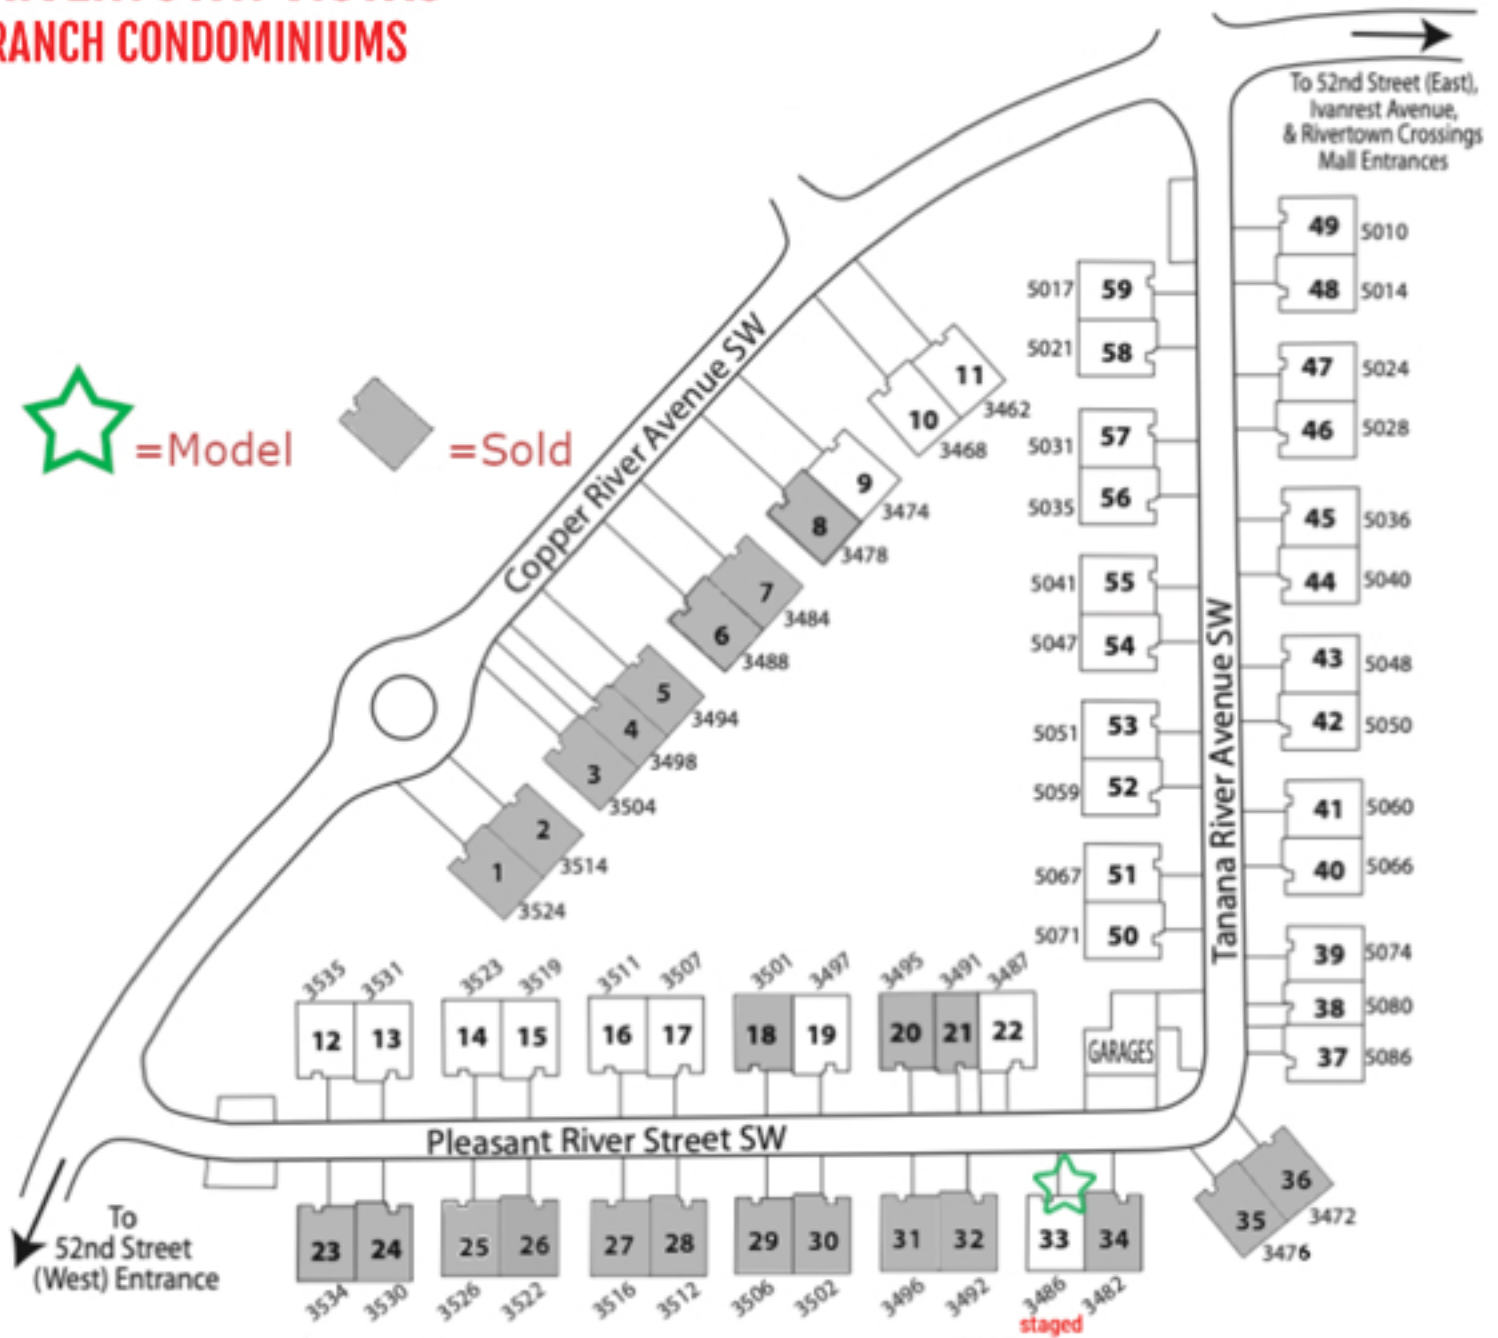

RIVERTOWN VISTAS RANCH CONDOMINIUMS

=Model

=Sold

In the interest of continuing improvements and to meet changing conditions, the owner reserves the right to modify maps, plans, exteriors, specifications, features, product types, and landscaping without notice or obligation. ©2019 Redstone Homes. All rights reserved.

RedstoneHomes

3330 Grand Ridge Dr NE
Grand Rapids, MI 49525

redstone-group.com

facebook.com/redstonehomes

twitter.com/redstonehomes

instagram.com/redstonehomes

redstone-group.com/news

Revised 12/21/2020

RIVERTOWN PARK COMMUNITIES

3330 Grand Ridge Dr NE
Grand Rapids MI 49525

In the interest of continuing improvements and to meet changing conditions, the owner reserves the right to modify maps, plans, exteriors, specifications, features, product types, and landscaping without notice or obligation.