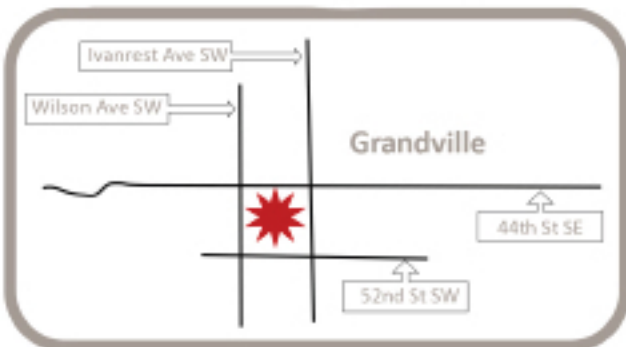

RIVERTOWN VISTAS RANCH CONDOMINIUMS

=Model

=Sold

In the interest of continuing improvements and to meet changing conditions, the owner reserves the right to modify maps, plans, exteriors, specifications, features, product types, and landscaping without notice or obligation. ©2019 Redstone Homes. All rights reserved.

RedstoneHomes

3330 Grand Ridge Dr NE
Grand Rapids, MI 49525

redstone-group.com

facebook.com/redstonehomes

twitter.com/redstonehomes

instagram.com/redstonehomes

redstone-group.com/news

Revised 12/21/2020