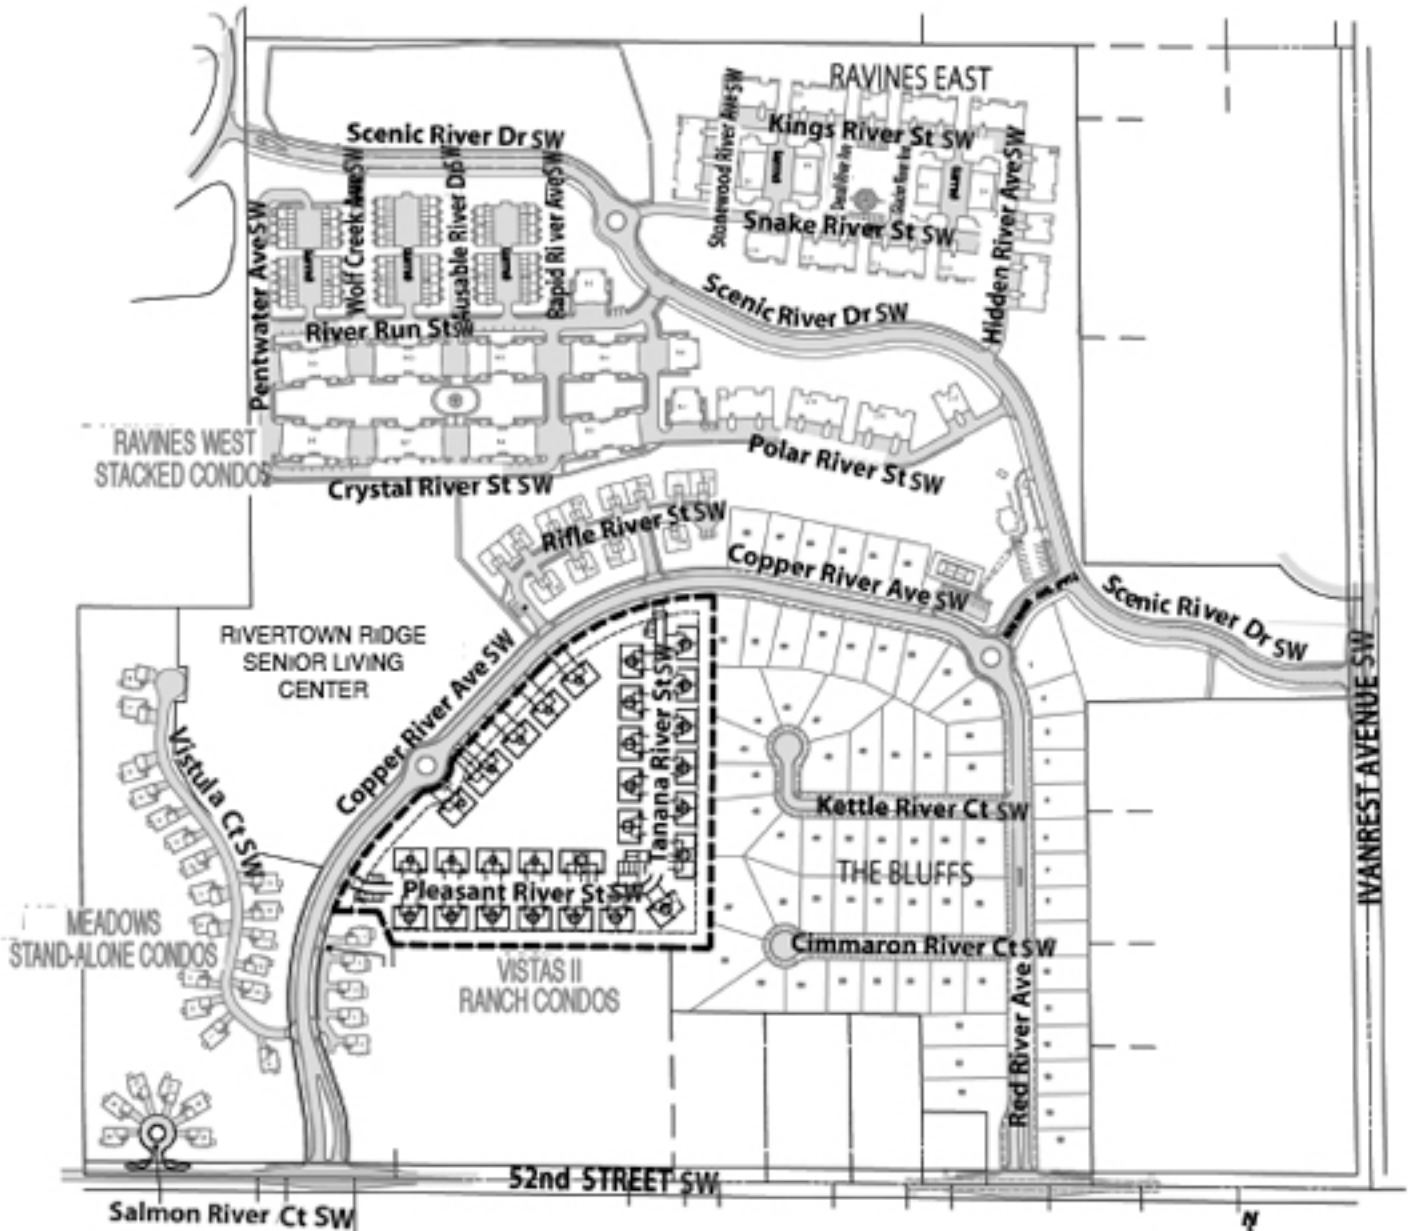

RIVERTOWN VISTAS RANCH CONDOMINIUMS

=Model

=Sold

In the interest of continuing improvements and to meet changing conditions, the owner reserves the right to modify maps, plans, exteriors, specifications, features, product types, and landscaping without notice or obligation. ©2019 Redstone Homes. All rights reserved.

RIVERTOWN PARK COMMUNITIES

3330 Grand Ridge Dr NE
Grand Rapids MI 49525

In the interest of continuing improvements and to meet changing conditions, the owner reserves the right to modify maps, plans, exteriors, specifications, features, product types, and landscaping without notice or obligation.