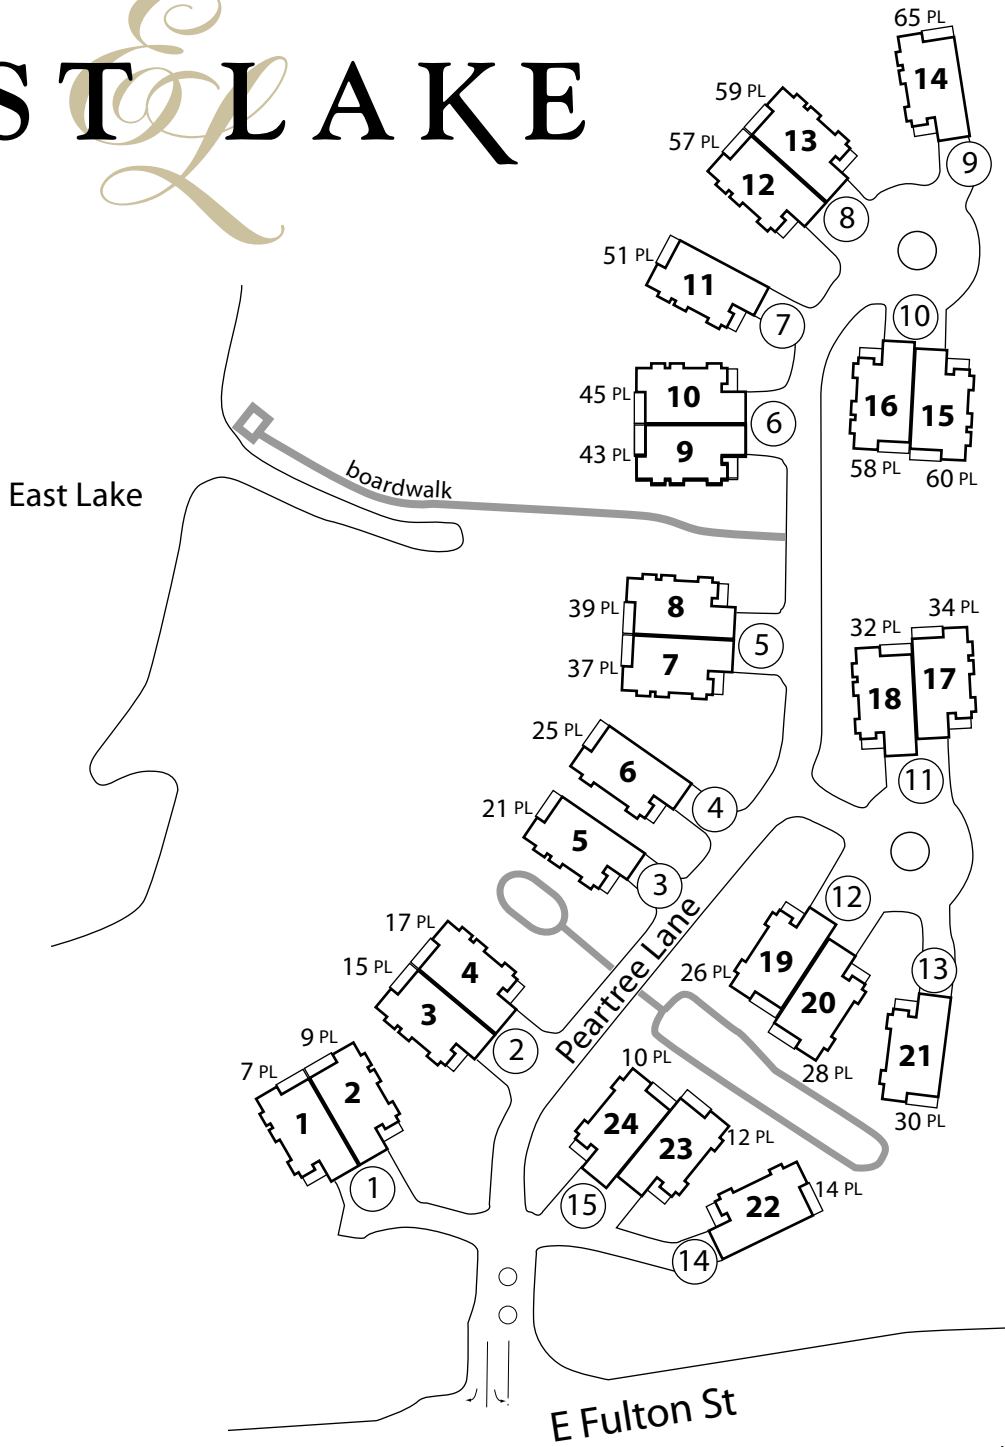

EAST LAKE

3330 Grand Ridge Dr NE
Grand Rapids, MI 49525

In the interest of continuing improvements and to meet changing conditions, the owner reserves the right to modify maps, plans, exteriors, specifications, features, product types, and landscaping without notice or obligation.