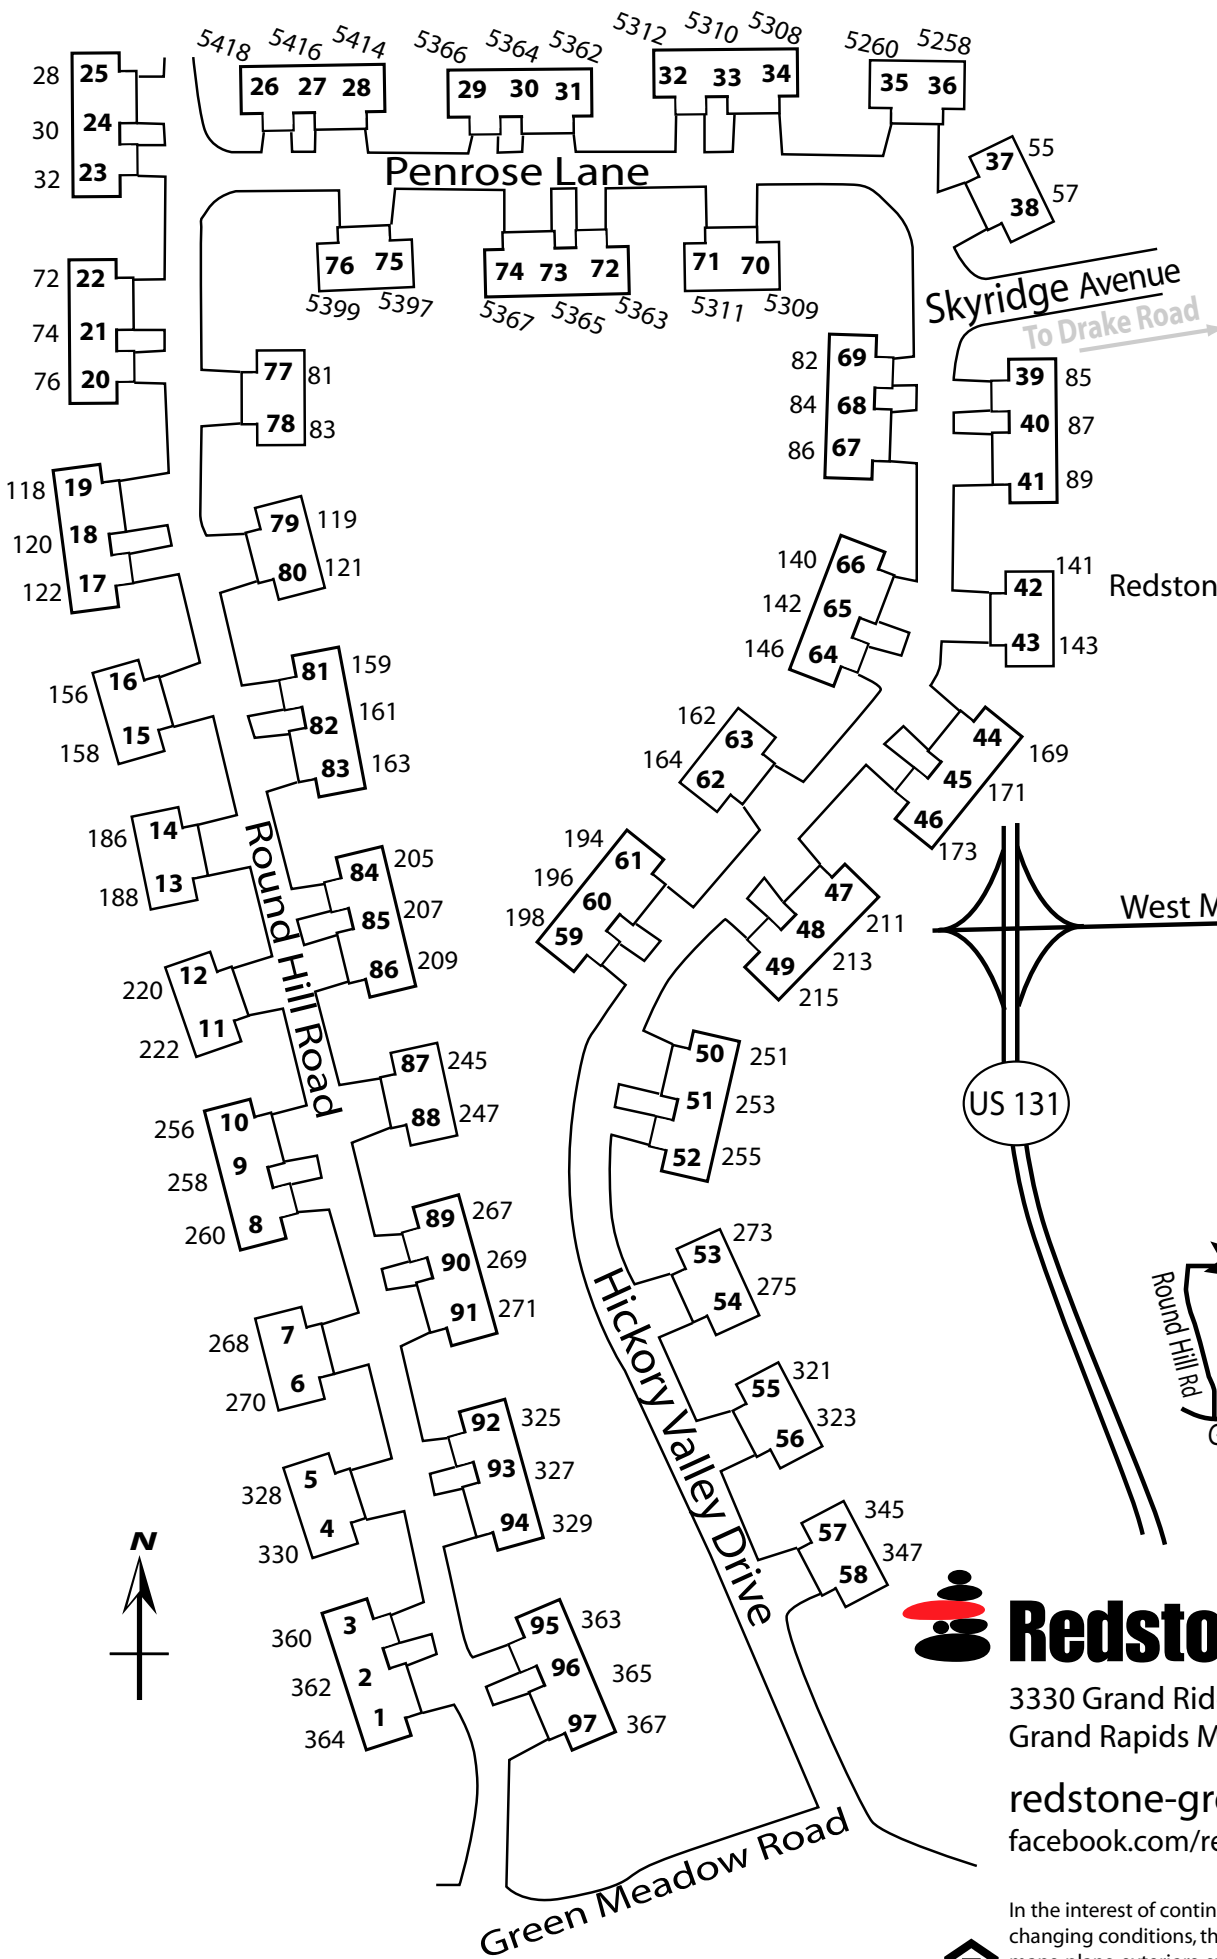

REDSTONE

FARMS

Redstone Farms Condominiums
Kalamazoo, Michigan

Redstone Homes

3330 Grand Ridge Dr NE
Grand Rapids MI 49525

redstone-group.com

facebook.com/redstonehomes

In the interest of continuing improvements and to meet changing conditions, the owner reserves the right to modify maps, plans, exteriors, specifications, features, product types, and landscaping without notice or obligation.