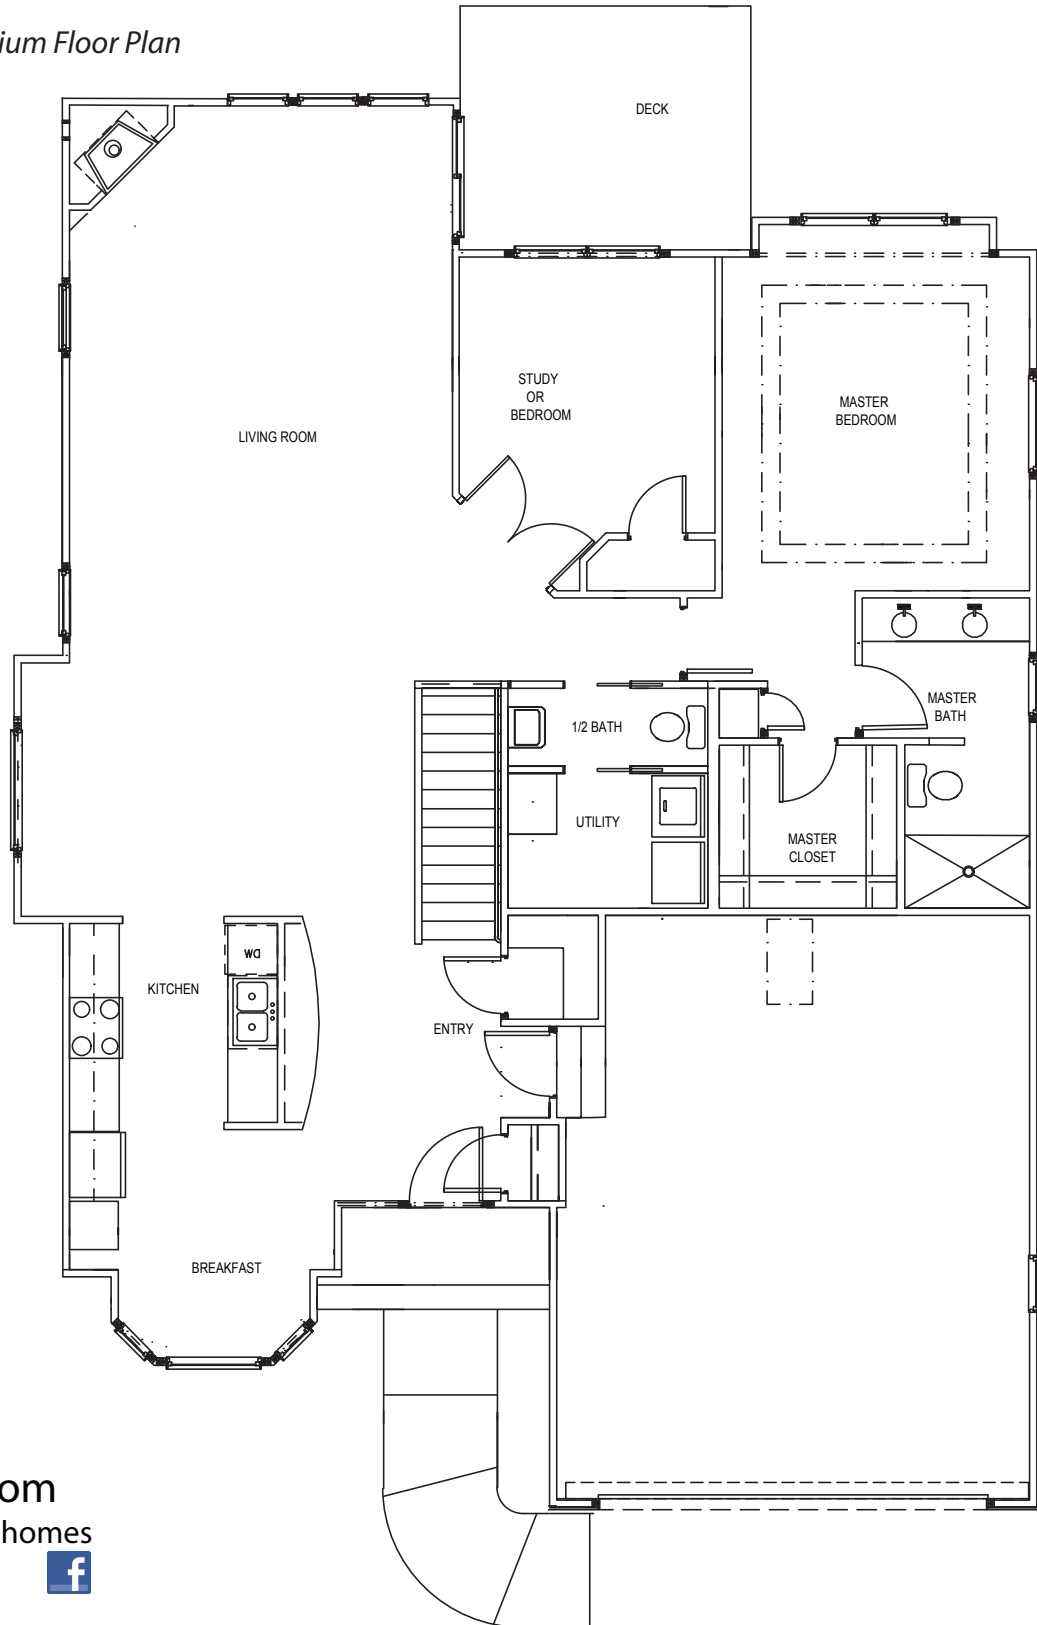

Sandstone

Stand-alone Condominium Floor Plan

Main Level

1,539 Square Feet

redstone-group.com
facebook.com/redstonehomes

 **RedstoneHomes**
3330 Grand Ridge Dr NE
Grand Rapids, MI 49525

©2018 Redstone Homes. All rights reserved. Revised 1/30/2018

Renderings shown are conceptual and may vary in detail from plans and specifications. All dimensions shown are approximate. Redstone Homes reserves the right to make changes if necessary to improve our product.