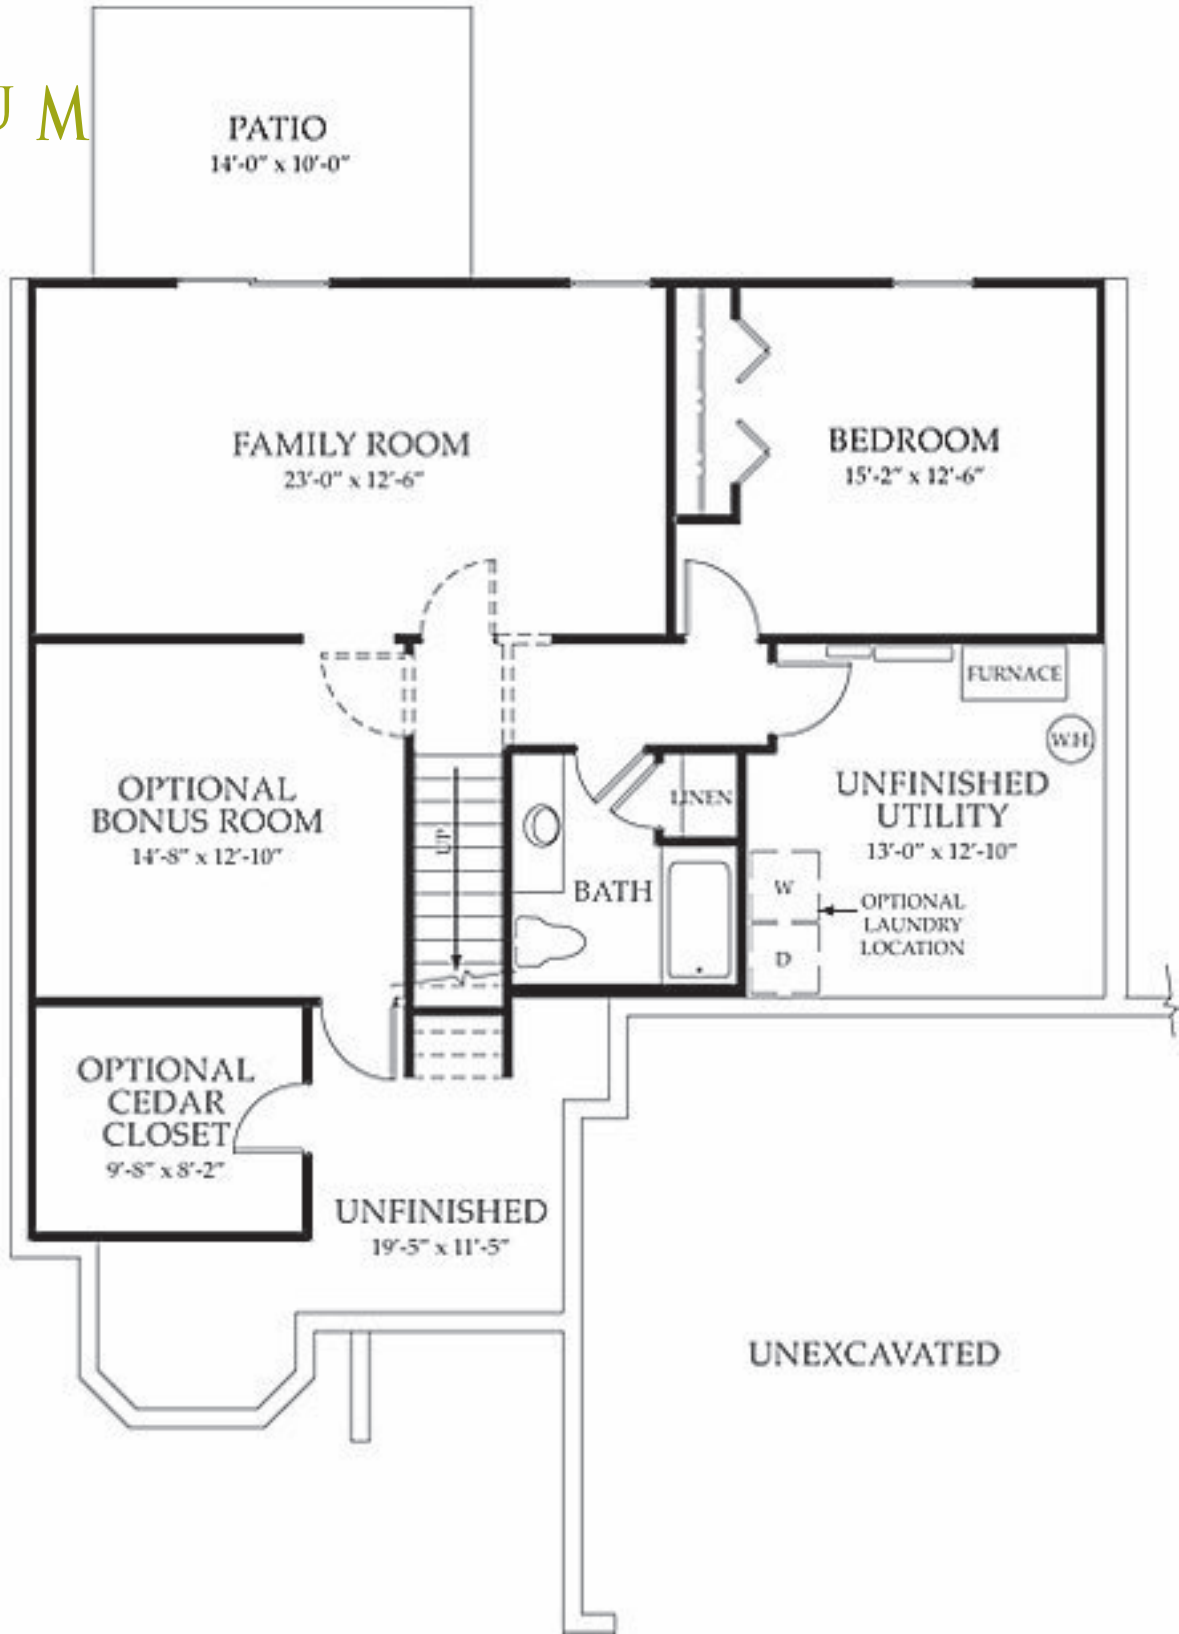

TRILLIUM GLEN

Hearthstone

*Interior Unit Floor Plan
Lower Level
Optional Finished
Lower Level adds
600 Square Feet*

Renderings shown are conceptual and may vary in detail from plans and specifications. All dimensions shown are approximate. Redstone Homes reserves the right to make changes if necessary to improve our product.