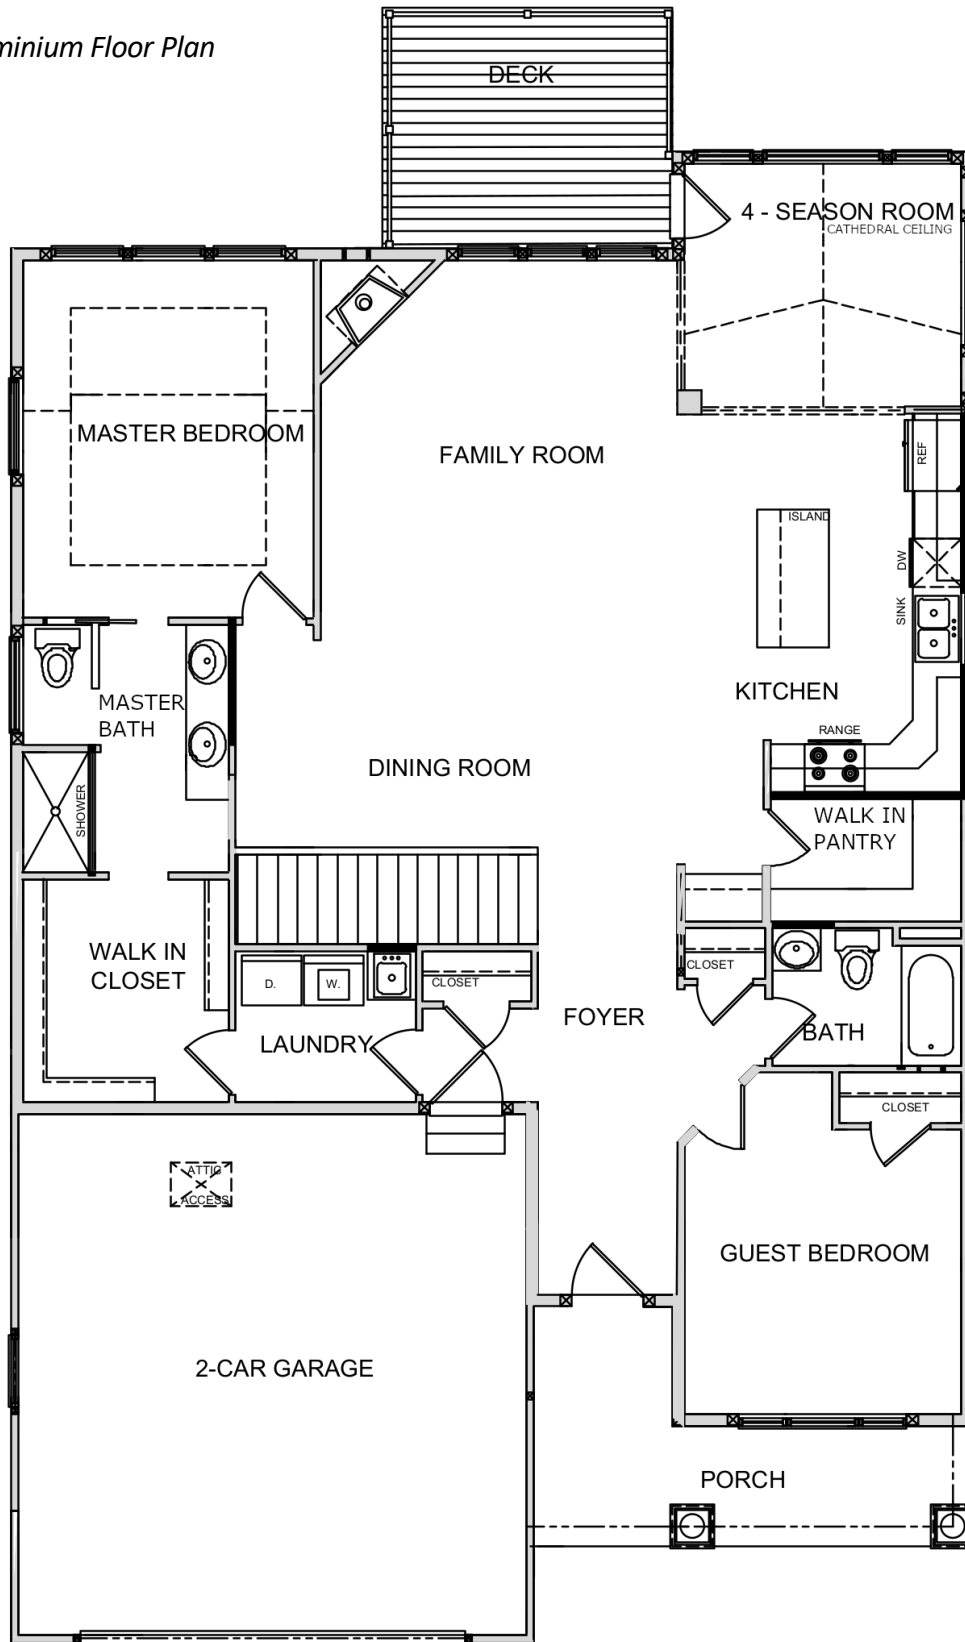

Riverstone-1701

Stand-Alone Condominium Floor Plan

Main Level

1,701 Square Feet

Renderings shown are conceptual and may vary in detail from plans and specifications. All dimensions shown are approximate. Redstone Homes reserves the right to make changes if necessary to improve our product. ©2019 Redstone Homes. All rights reserved.