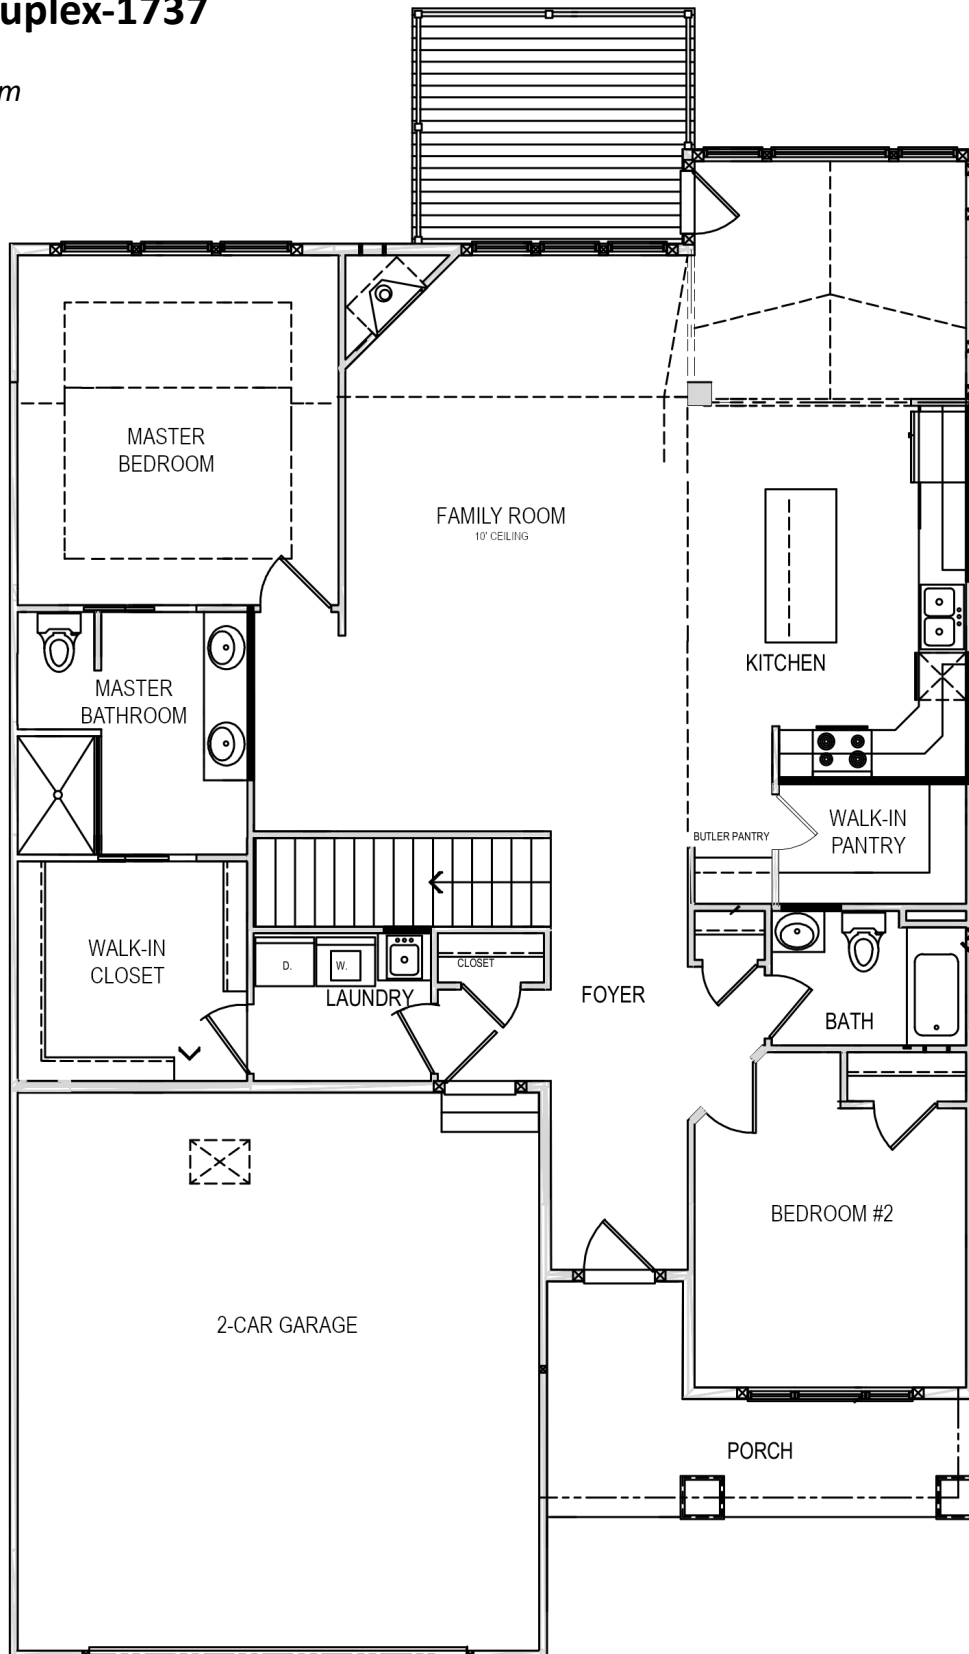

Riverstone Duplex-1737

Duplex Condominium

Main Level

1,737 Square Feet

Renderings shown are conceptual and may vary in detail from plans and specifications. All dimensions shown are approximate. Redstone Homes reserves the right to make changes if necessary to improve our product. ©2019 Redstone Homes. All rights reserved.