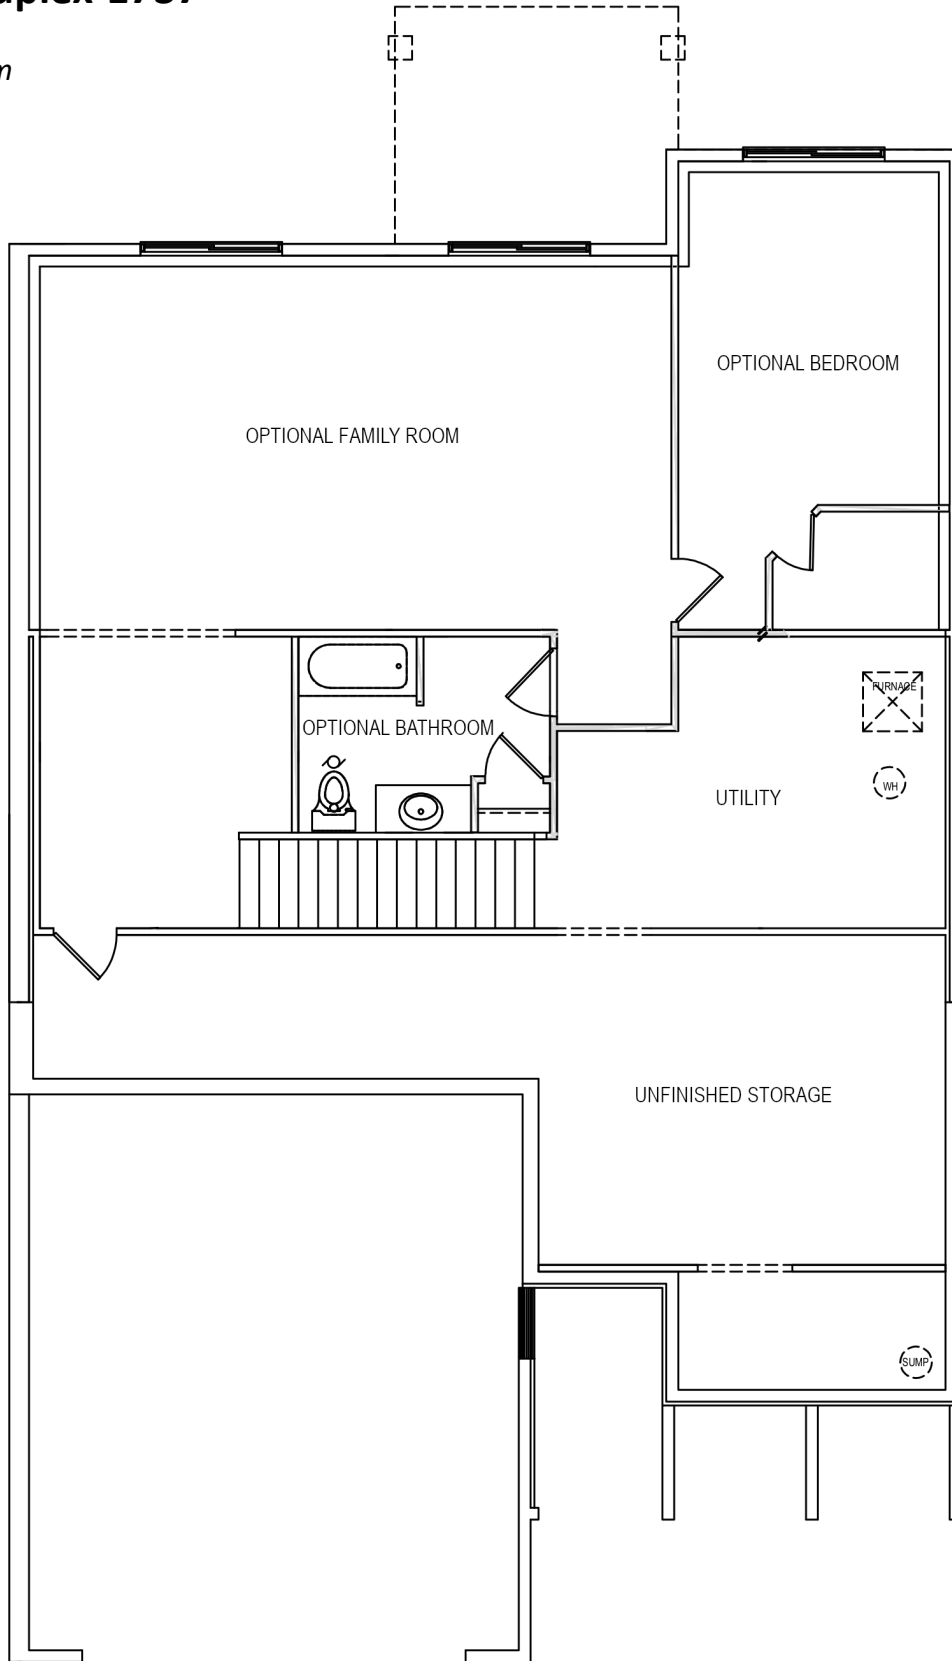

Riverstone Duplex-1737

Duplex Condominium

Lower Level

1,084 Square Feet

Renderings shown are conceptual and may vary in detail from plans and specifications. All dimensions shown are approximate. Redstone Homes reserves the right to make changes if necessary to improve our product. ©2019 Redstone Homes. All rights reserved.