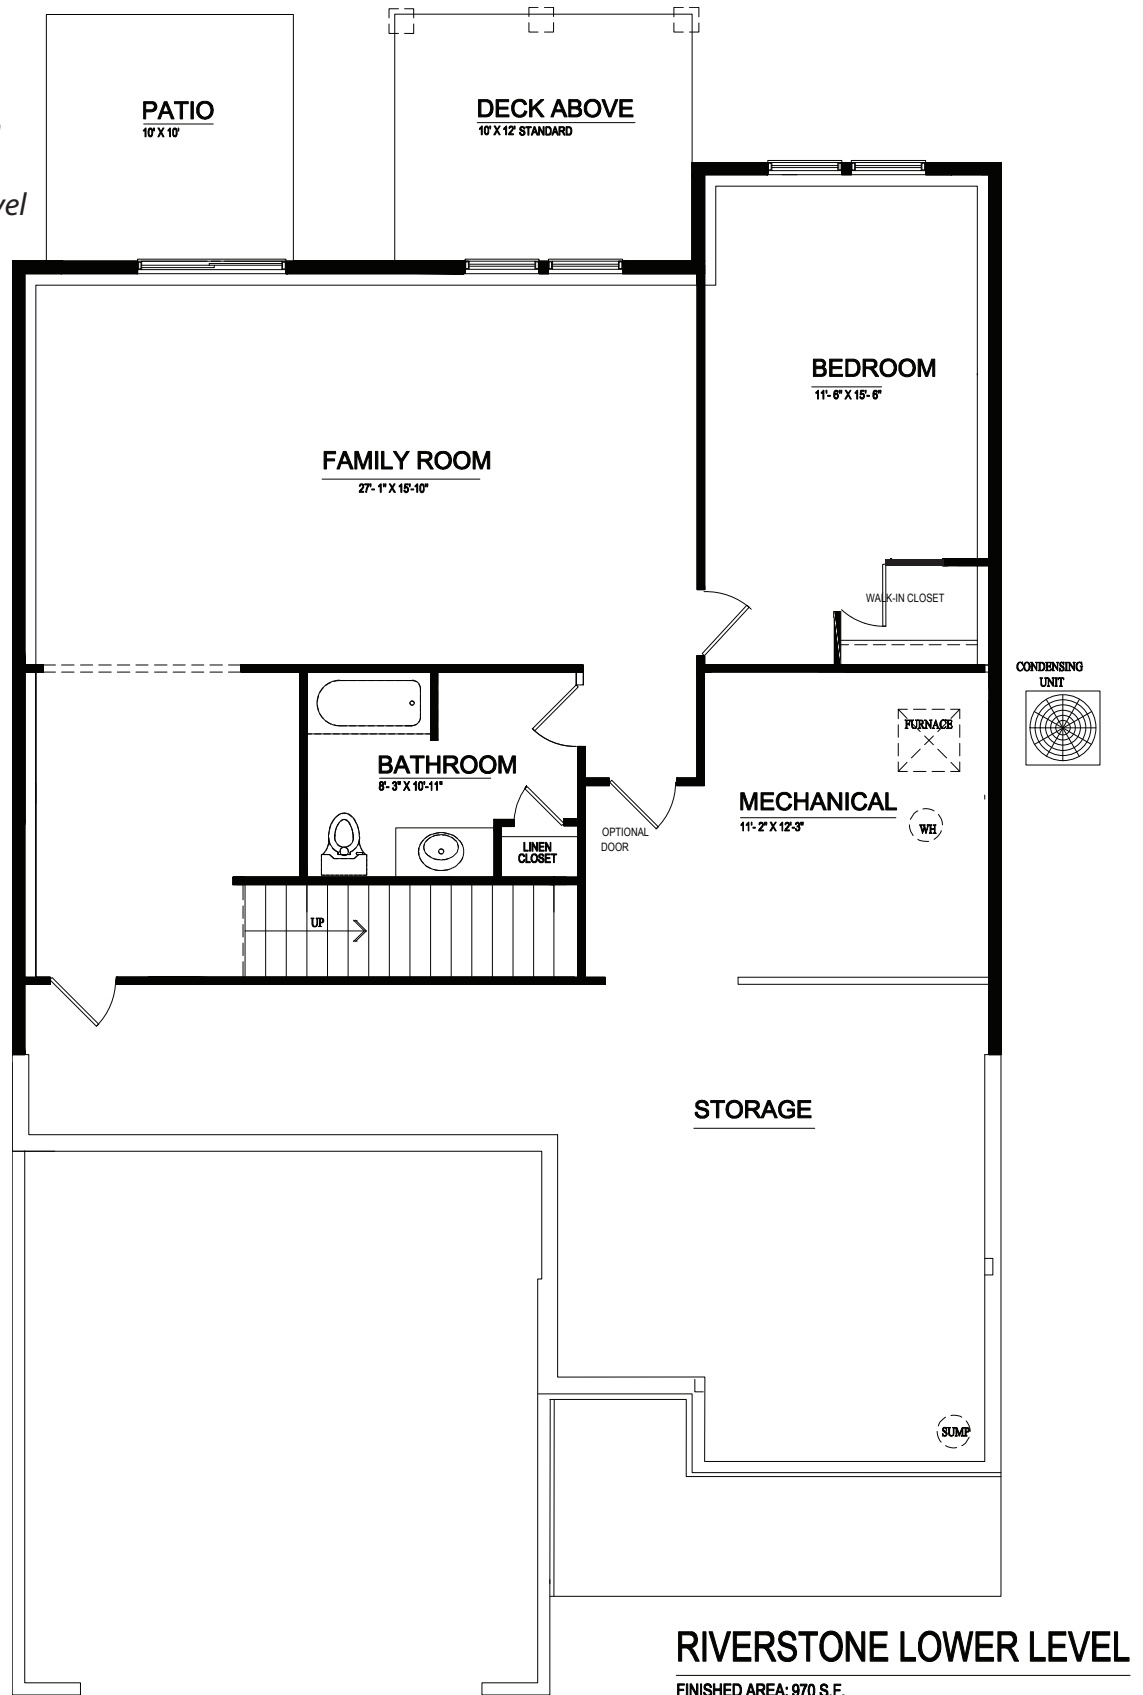

Riverstone

Stand-alone Condominium
Floor Plan
Optional Finished Lower Level
1,701 Total Square Feet

Renderings shown are conceptual and may vary in detail from plans and specifications. All dimensions shown are approximate. Redstone Homes reserves the right to make changes if necessary to improve our product.

©2017 Redstone Homes. All rights reserved.

3330 Grand Ridge Dr NE
Grand Rapids, MI 49525

redstone-group.com
facebook.com/redstonehomes