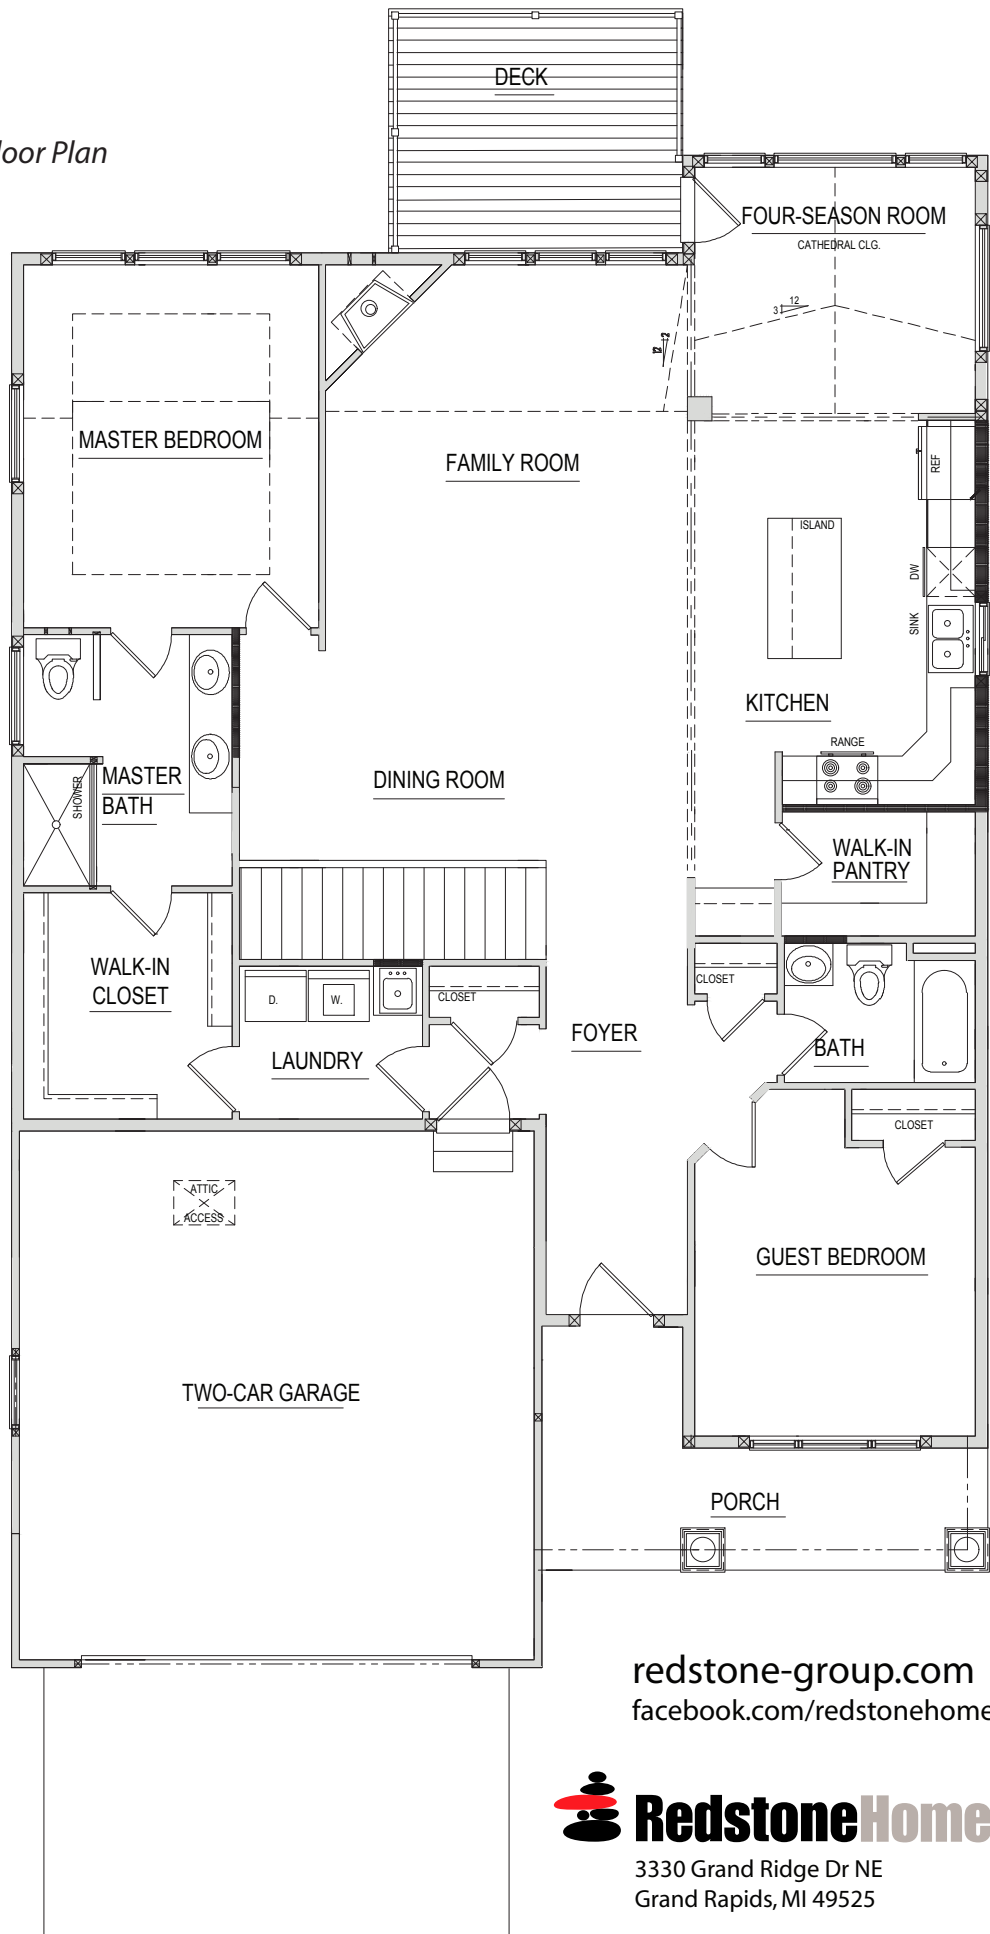

Riverstone

Stand-alone Condominium Floor Plan

Main Level

1,701 Square Feet

Renderings shown are conceptual and may vary in detail from plans and specifications. All dimensions shown are approximate. Redstone Homes reserves the right to make changes if necessary to improve our product.

©2018 Redstone Homes. All rights reserved.

Floorplan revised 5/25/2018

redstone-group.com
facebook.com/redstonehomes 

3330 Grand Ridge Dr NE
Grand Rapids, MI 49525