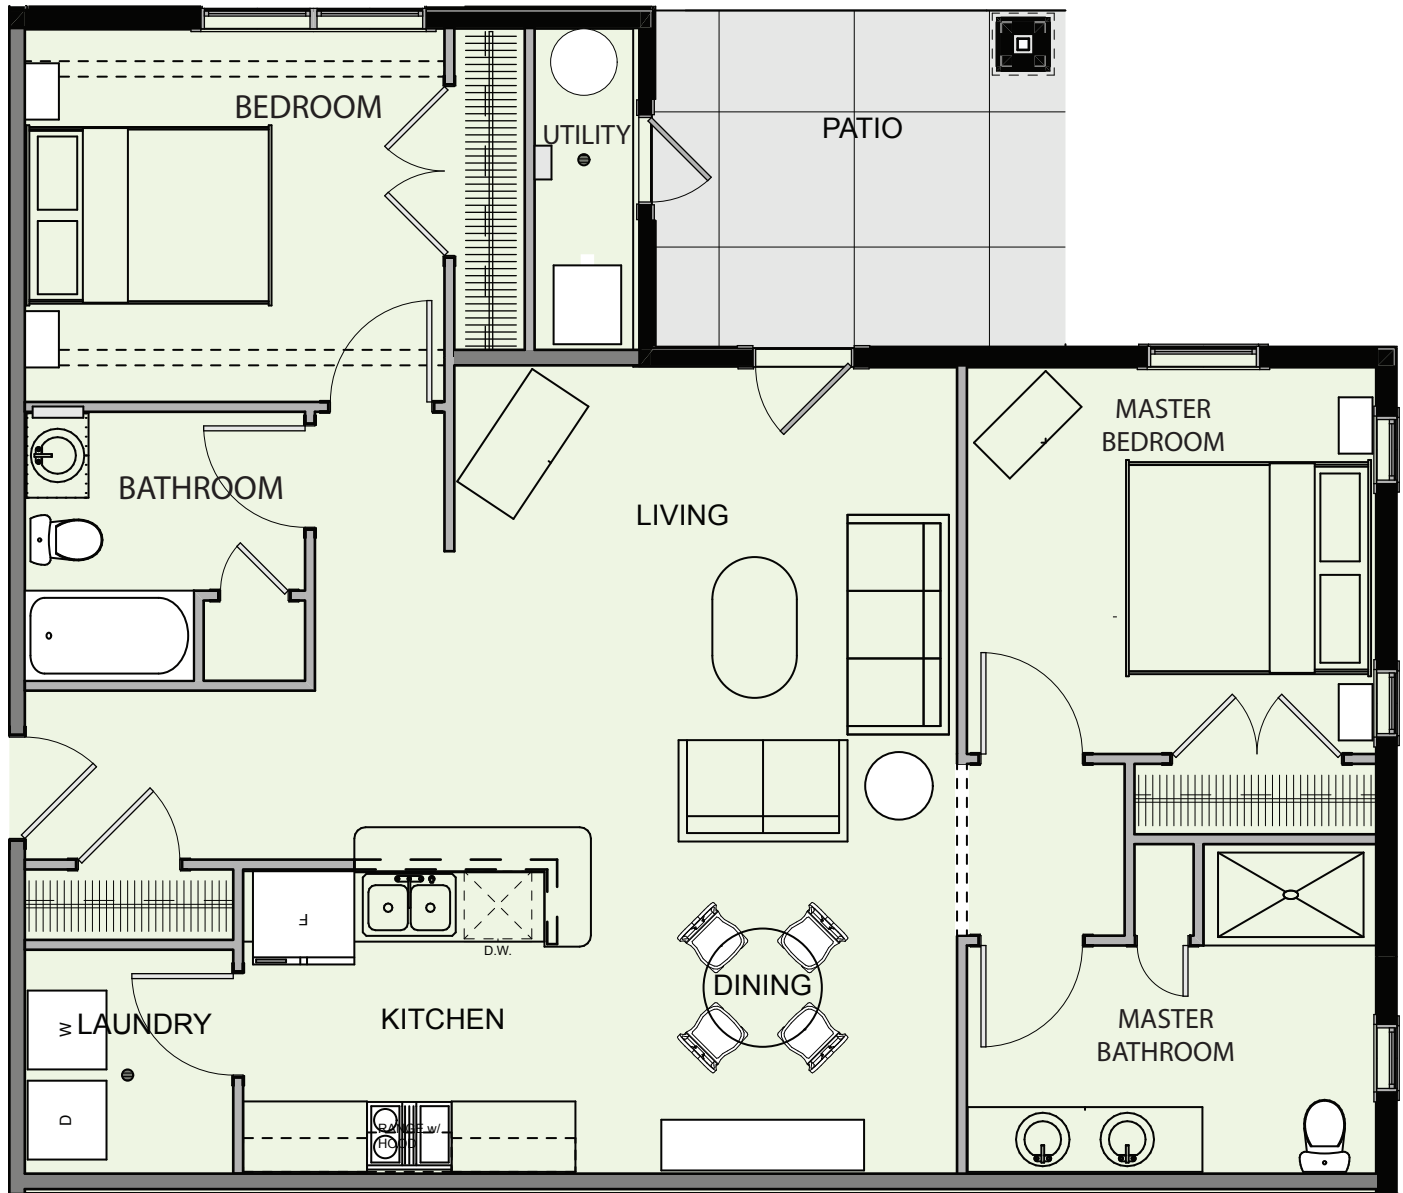

ADA-1175

Stacked Condominium Floor Plan
1,175 Square Feet (First and Second Floor Units)
1,242 Square Feet (Third Floor Units)

3330 Grand Ridge Dr NE
Grand Rapids, MI 49525

redstone-group.com
facebook.com/redstonehomes

Renderings shown are conceptual and may vary in detail from plans and specifications. All dimensions shown are approximate. Redstone Homes reserves the right to make changes if necessary to improve our product.