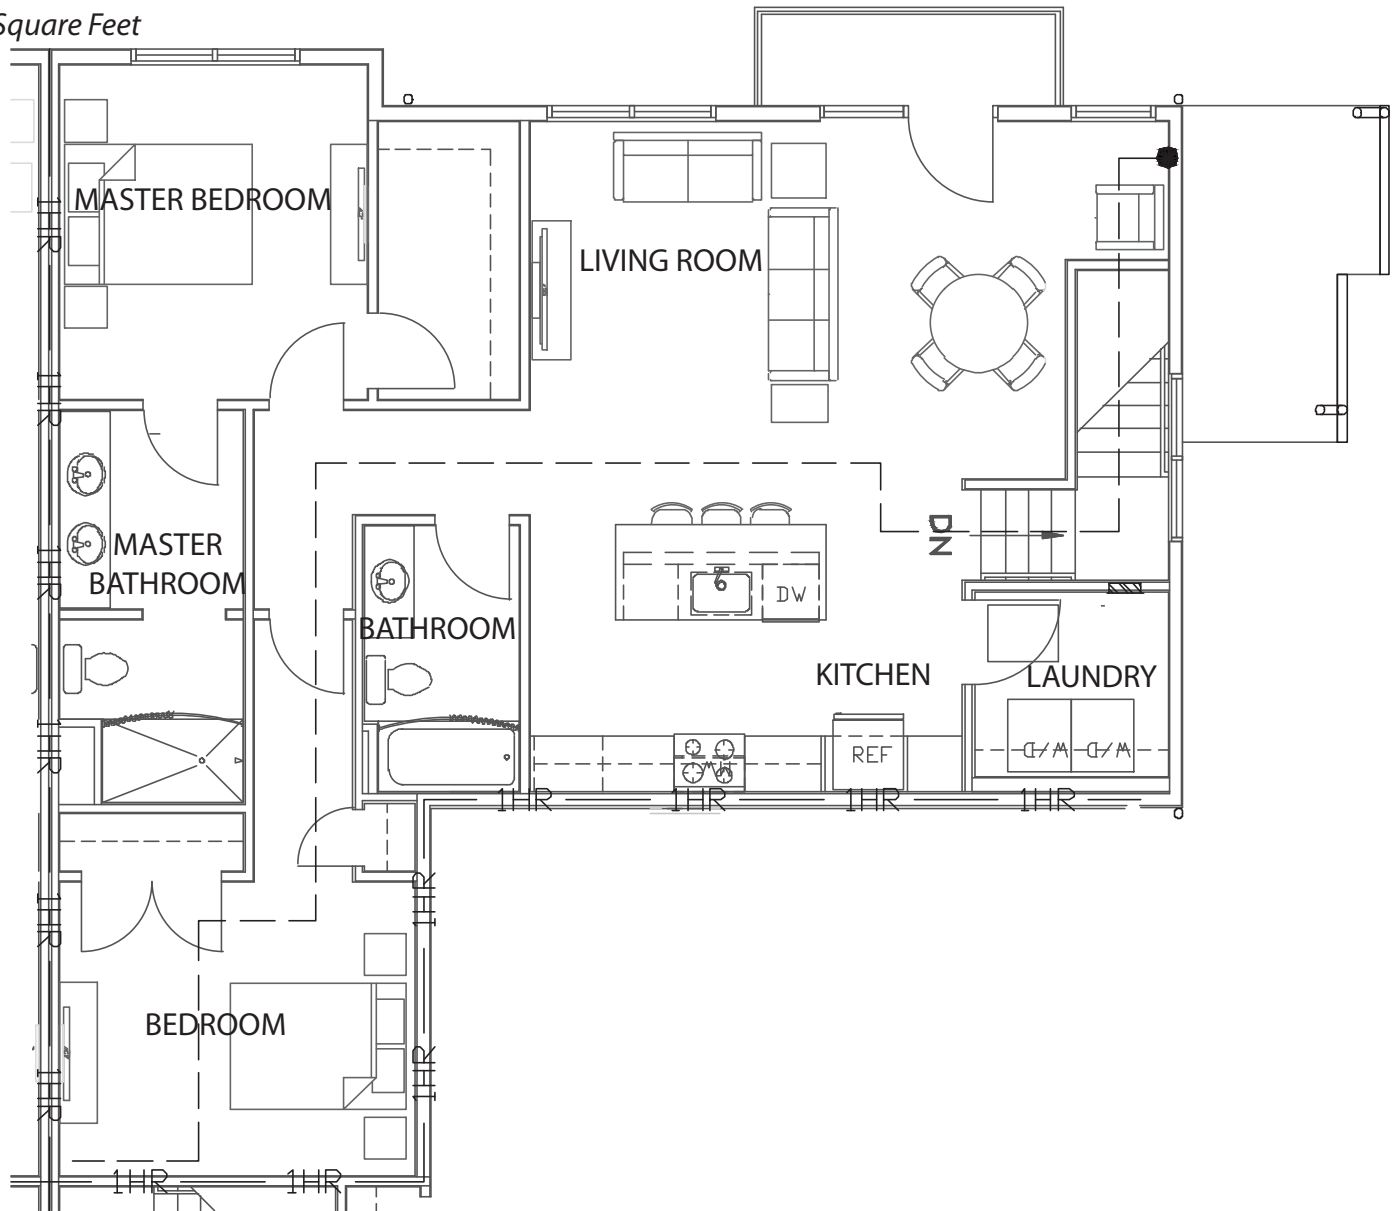

Apex-1245

Stacked Condominium Floor Plan

Second Level

1,245 Square Feet

3330 Grand Ridge Dr NE

Grand Rapids, MI 49525

redstone-group.com

facebook.com/redstonehomes