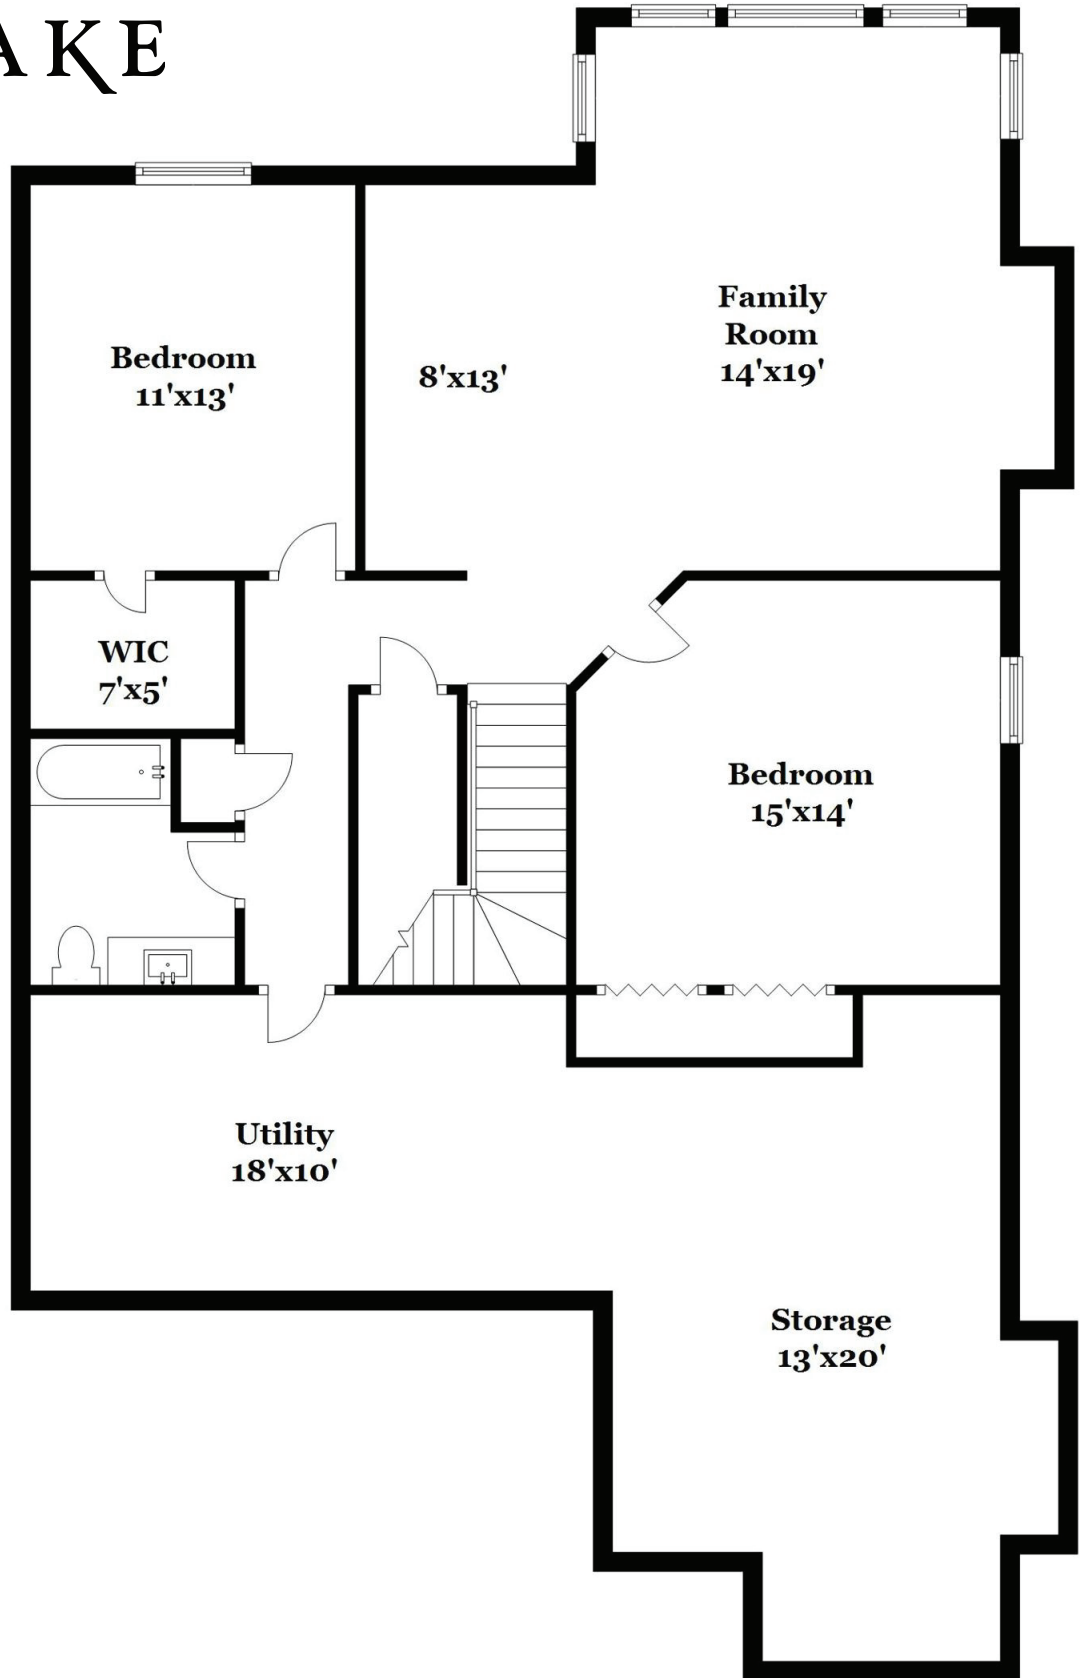

EAST & LAKE

Capstone

Duplex Condominium
Lower Level
1,096 Finished Square Feet

 **RedstoneHomes**
3330 Grand Ridge Dr NE
Grand Rapids, MI 49525

redstone-group.com
facebook.com/redstonehomes

Renderings shown are conceptual and may vary in detail from plans and specifications. All dimensions shown are approximate. Redstone Homes reserves the right to make changes if necessary to improve our product.