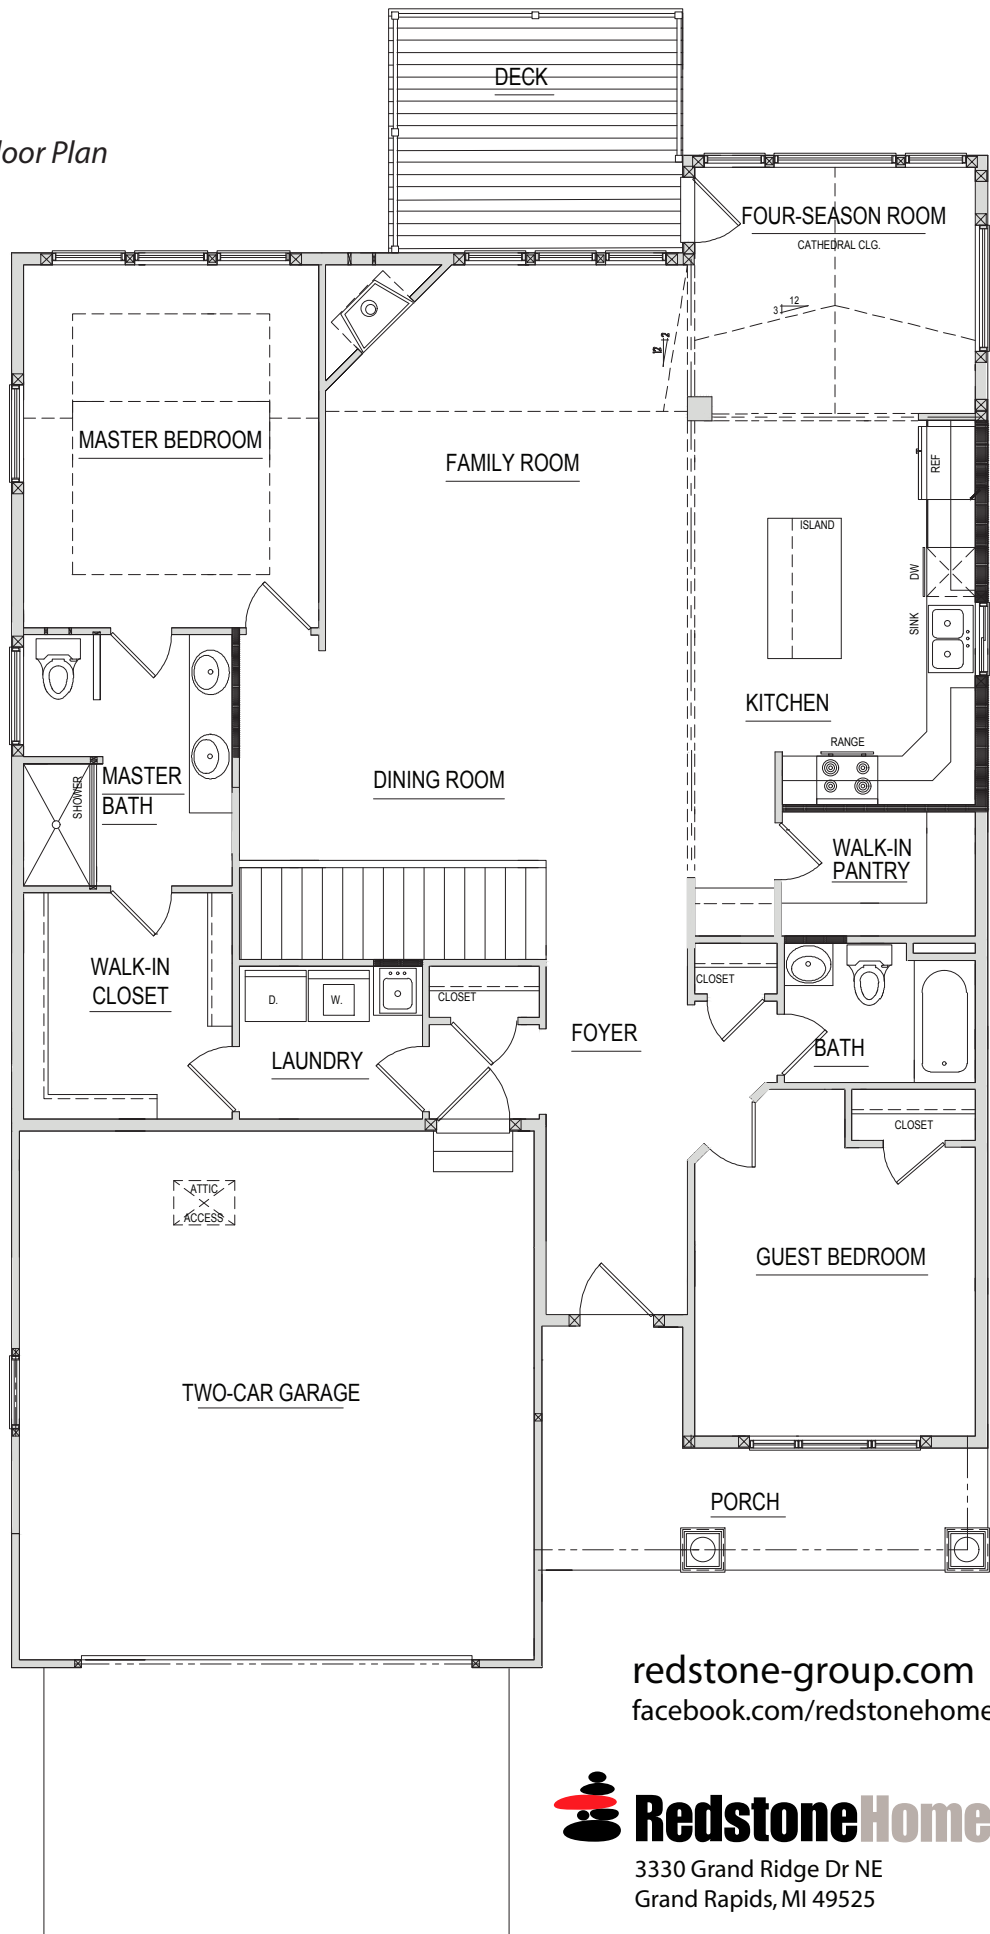

# Riverstone

Stand-alone Condominium Floor Plan

Main Level

1,701 Square Feet

Renderings shown are conceptual and may vary in detail from plans and specifications. All dimensions shown are approximate. Redstone Homes reserves the right to make changes if necessary to improve our product.

©2018 Redstone Homes. All rights reserved.

Floorplan revised 5/25/2018

[redstone-group.com](http://redstone-group.com)  
[facebook.com/redstonehomes](https://facebook.com/redstonehomes)

3330 Grand Ridge Dr NE  
Grand Rapids, MI 49525