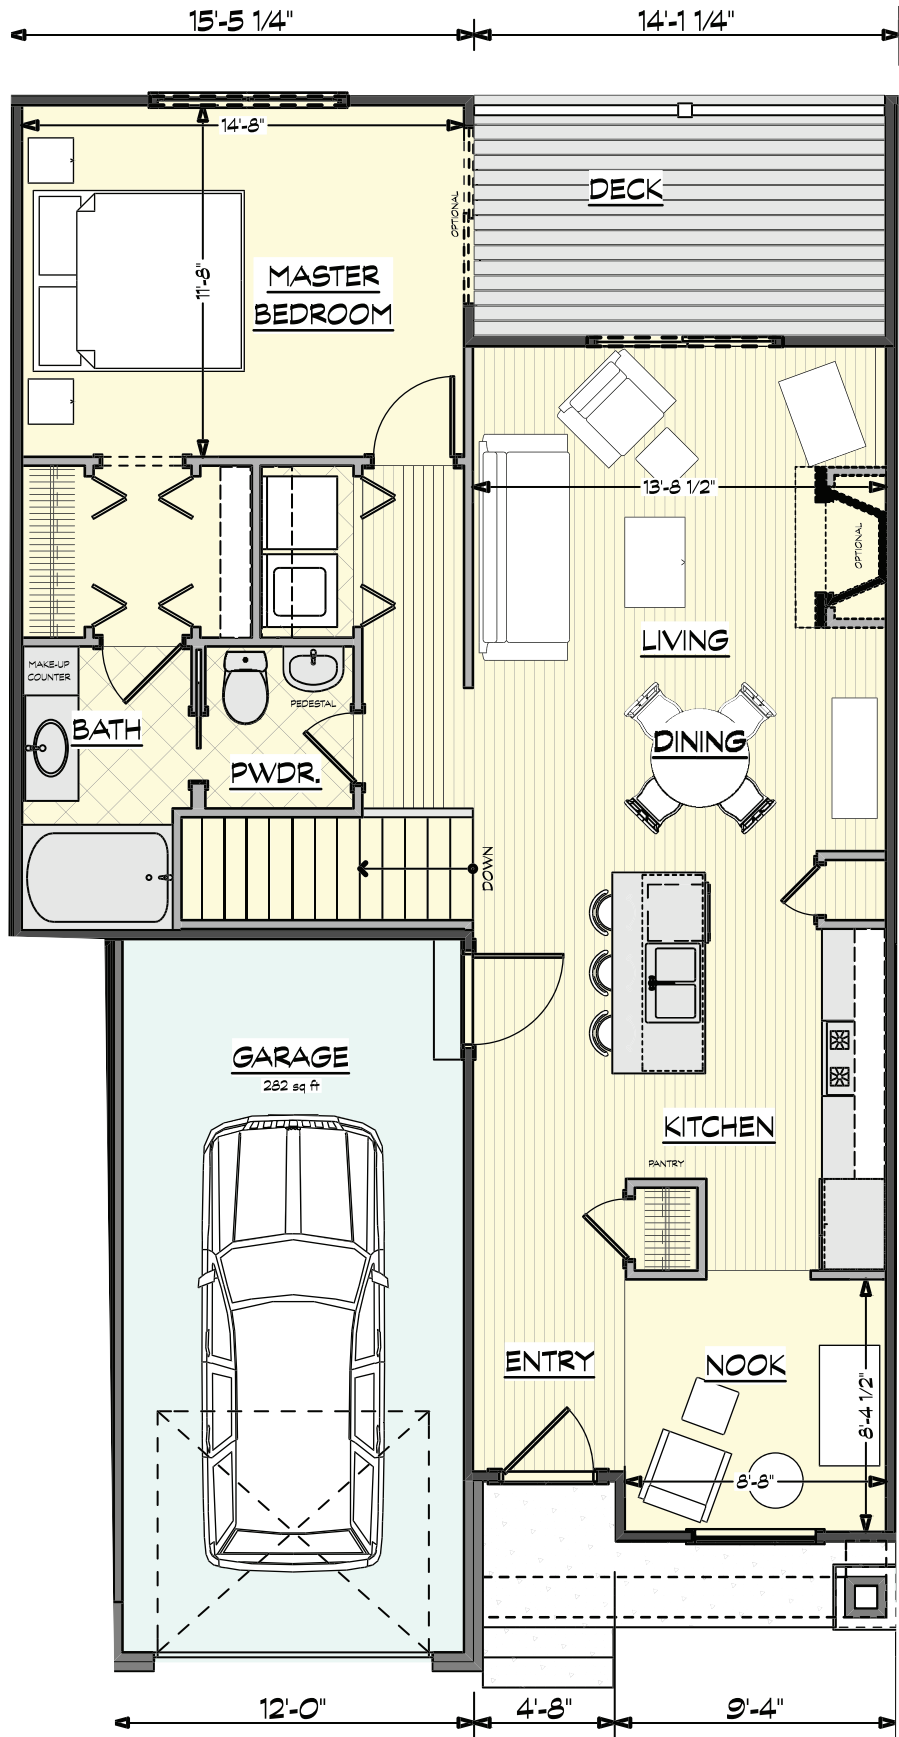

Touchstone

Triplex Condominium
 Interior Unit
 Main Level – "C" Plan
 985 Square Feet

RedstoneHomes
 3330 Grand Ridge Dr NE
 Grand Rapids, MI 49525

redstone-group.com
 facebook.com/redstonehomes

Renderings shown are conceptual and may vary in detail from plans and specifications. All dimensions shown are approximate. Redstone Homes reserves the right to make changes if necessary to improve our product.