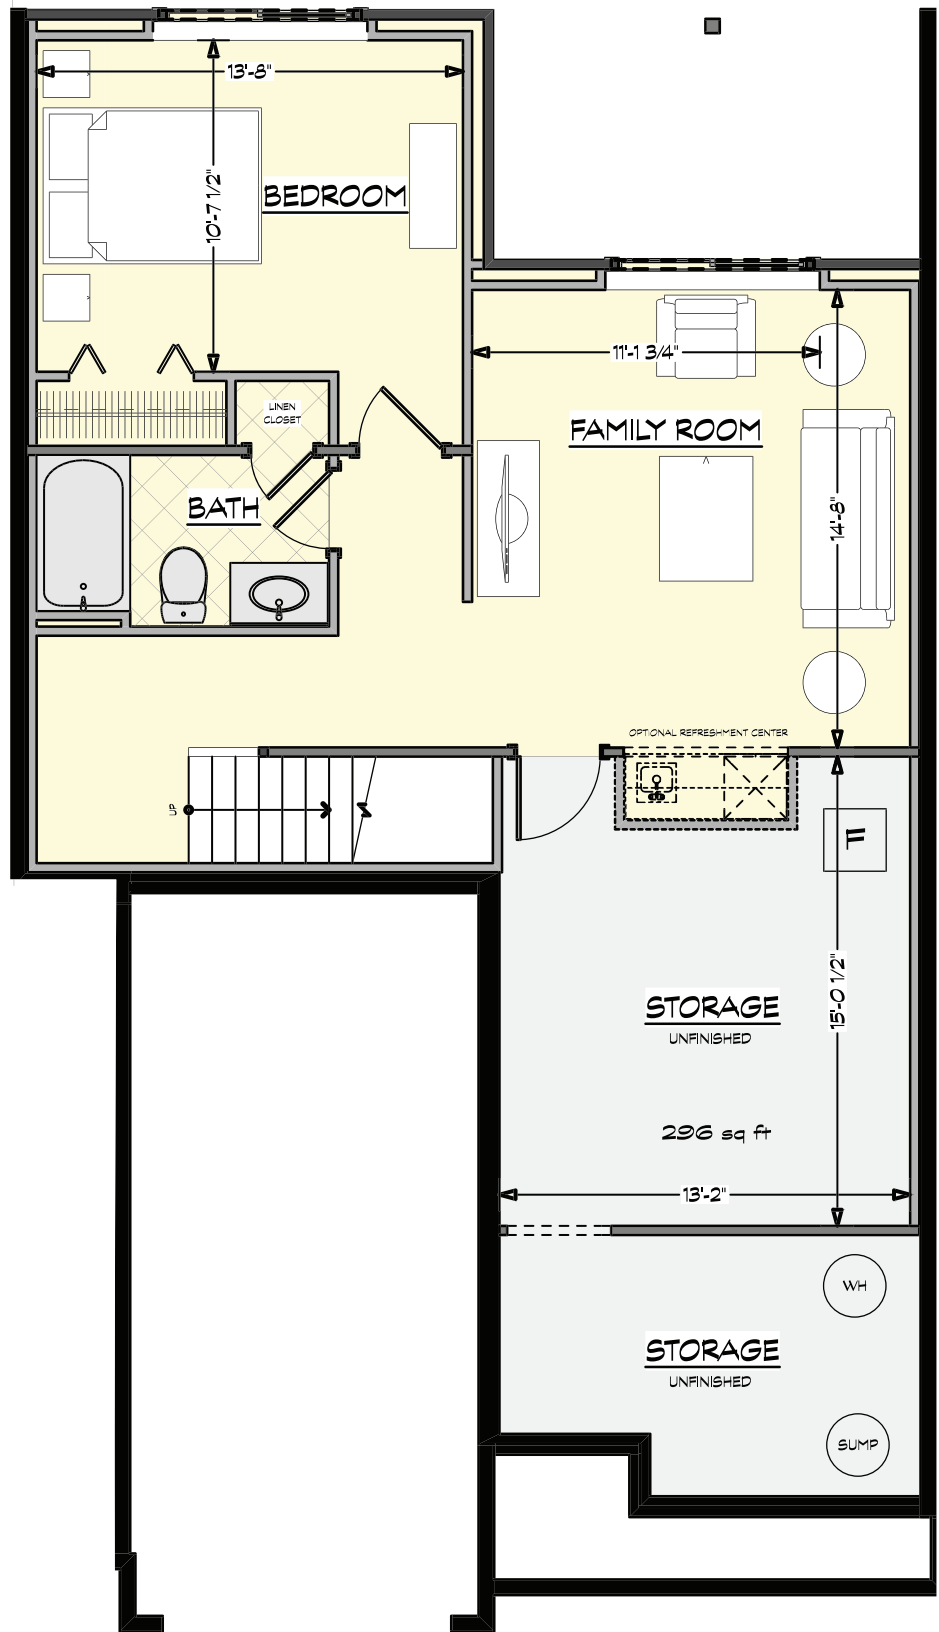

# Touchstone

Triplex Condominium  
Interior Unit  
Lower Level – "C" Plan  
Optional Finished  
616 Square Feet

 **RedstoneHomes**  
3330 Grand Ridge Dr NE  
Grand Rapids, MI 49525

[redstone-group.com](http://redstone-group.com)  
[facebook.com/redstonehomes](https://facebook.com/redstonehomes)

Renderings shown are conceptual and may vary in detail from plans and specifications. All dimensions shown are approximate. Redstone Homes reserves the right to make changes if necessary to improve our product.