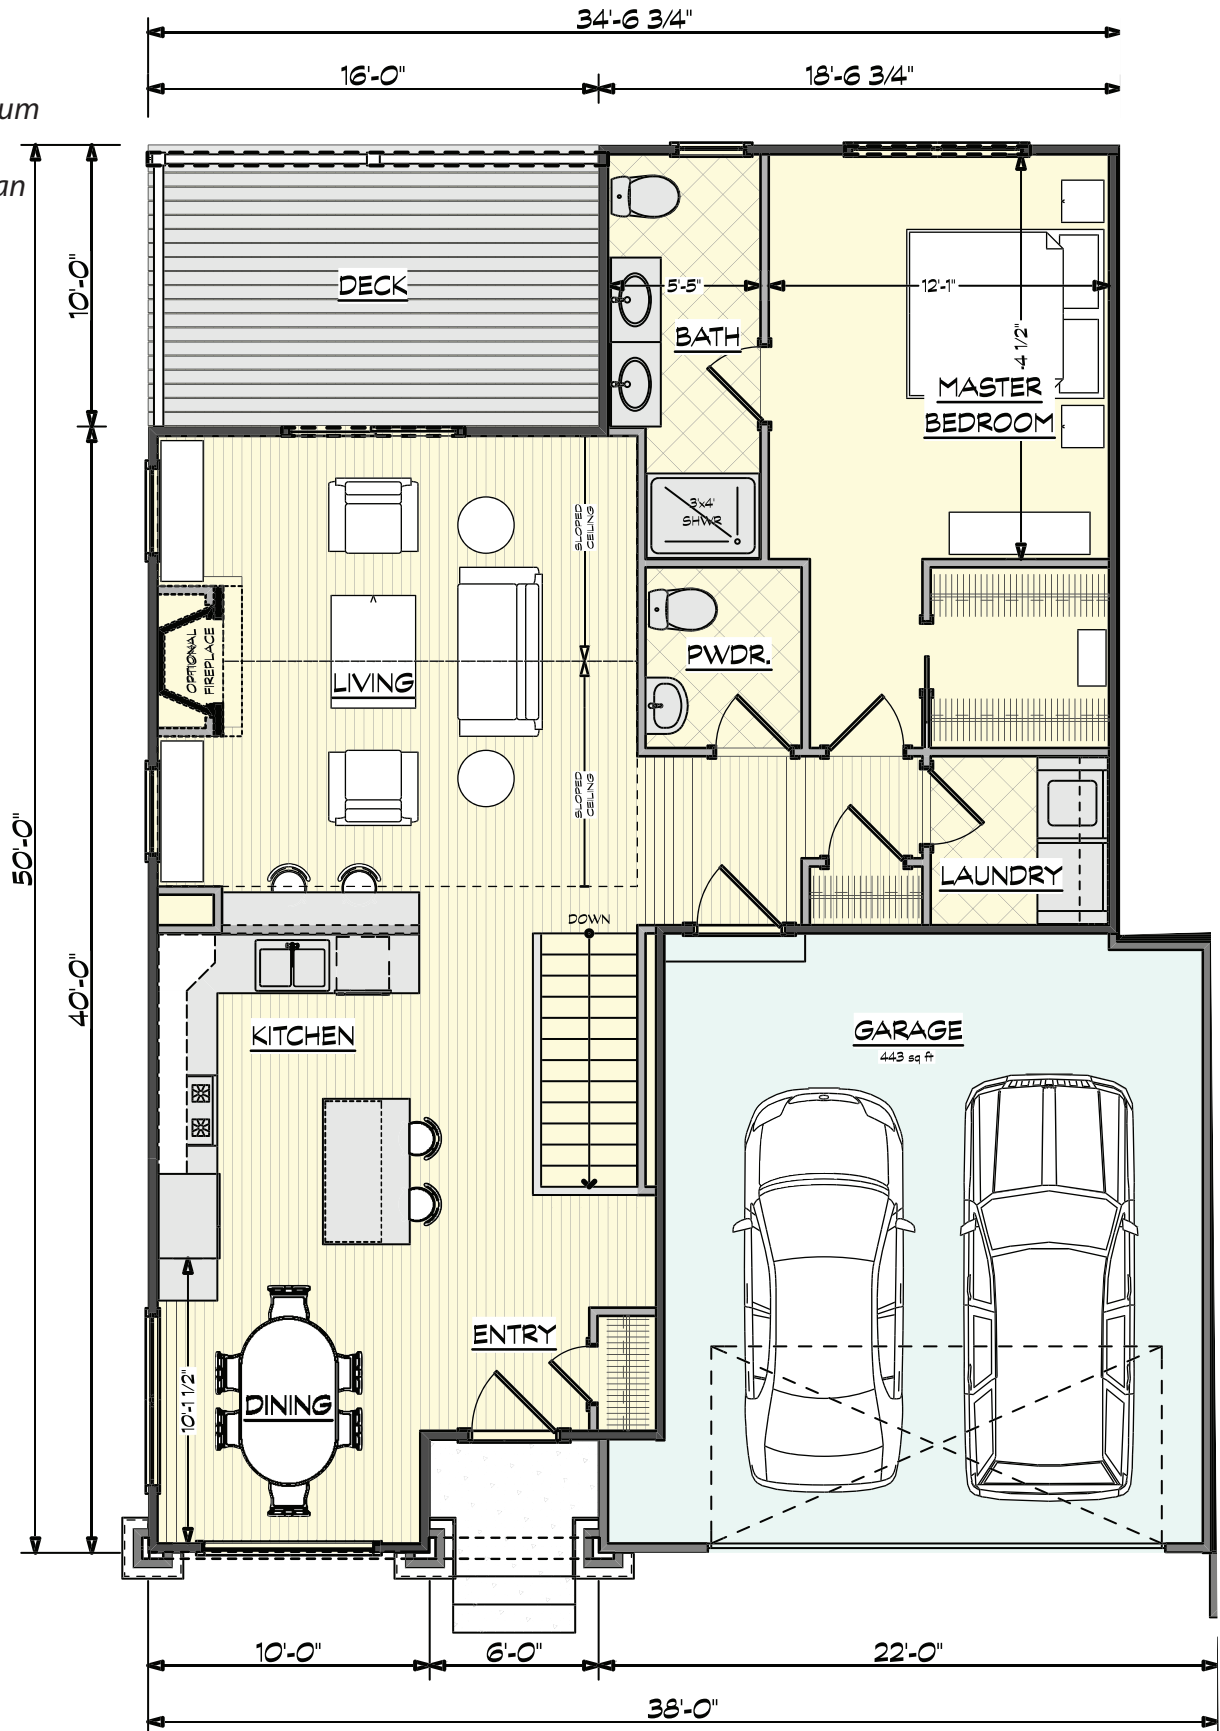

Keystone

Triplex Condominium
 End Unit
 Main Level – "B" Plan
 1,334 Square Feet

 **RedstoneHomes**
 3330 Grand Ridge Dr NE
 Grand Rapids, MI 49525

redstone-group.com
 facebook.com/redstonehomes

Renderings shown are conceptual and may vary in detail from plans and specifications. All dimensions shown are approximate. Redstone Homes reserves the right to make changes if necessary to improve our product.