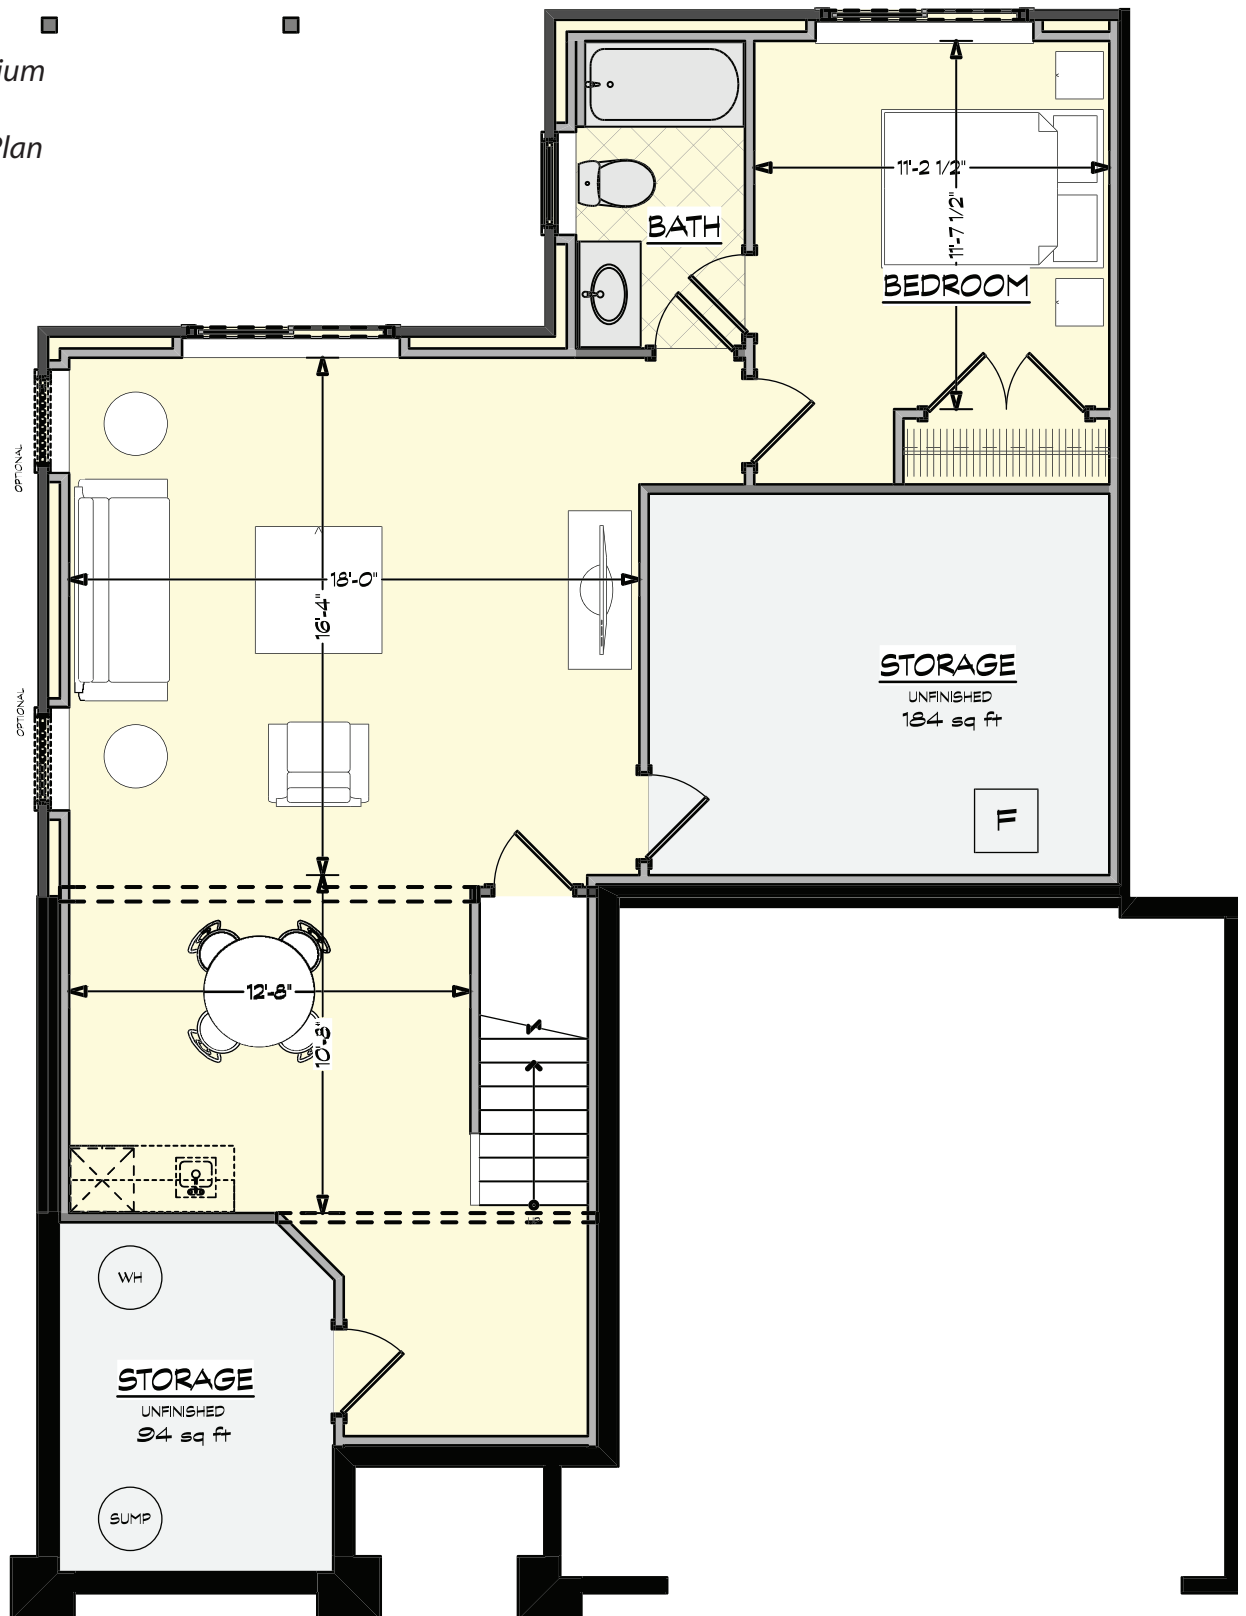

Keystone

Triplex Condominium
End Unit
Lower Level – "B" Plan
Optional Finished
860 Square Feet

 **RedstoneHomes**
3330 Grand Ridge Dr NE
Grand Rapids, MI 49525

redstone-group.com
facebook.com/redstonehomes

Renderings shown are conceptual and may vary in detail from plans and specifications. All dimensions shown are approximate. Redstone Homes reserves the right to make changes if necessary to improve our product.