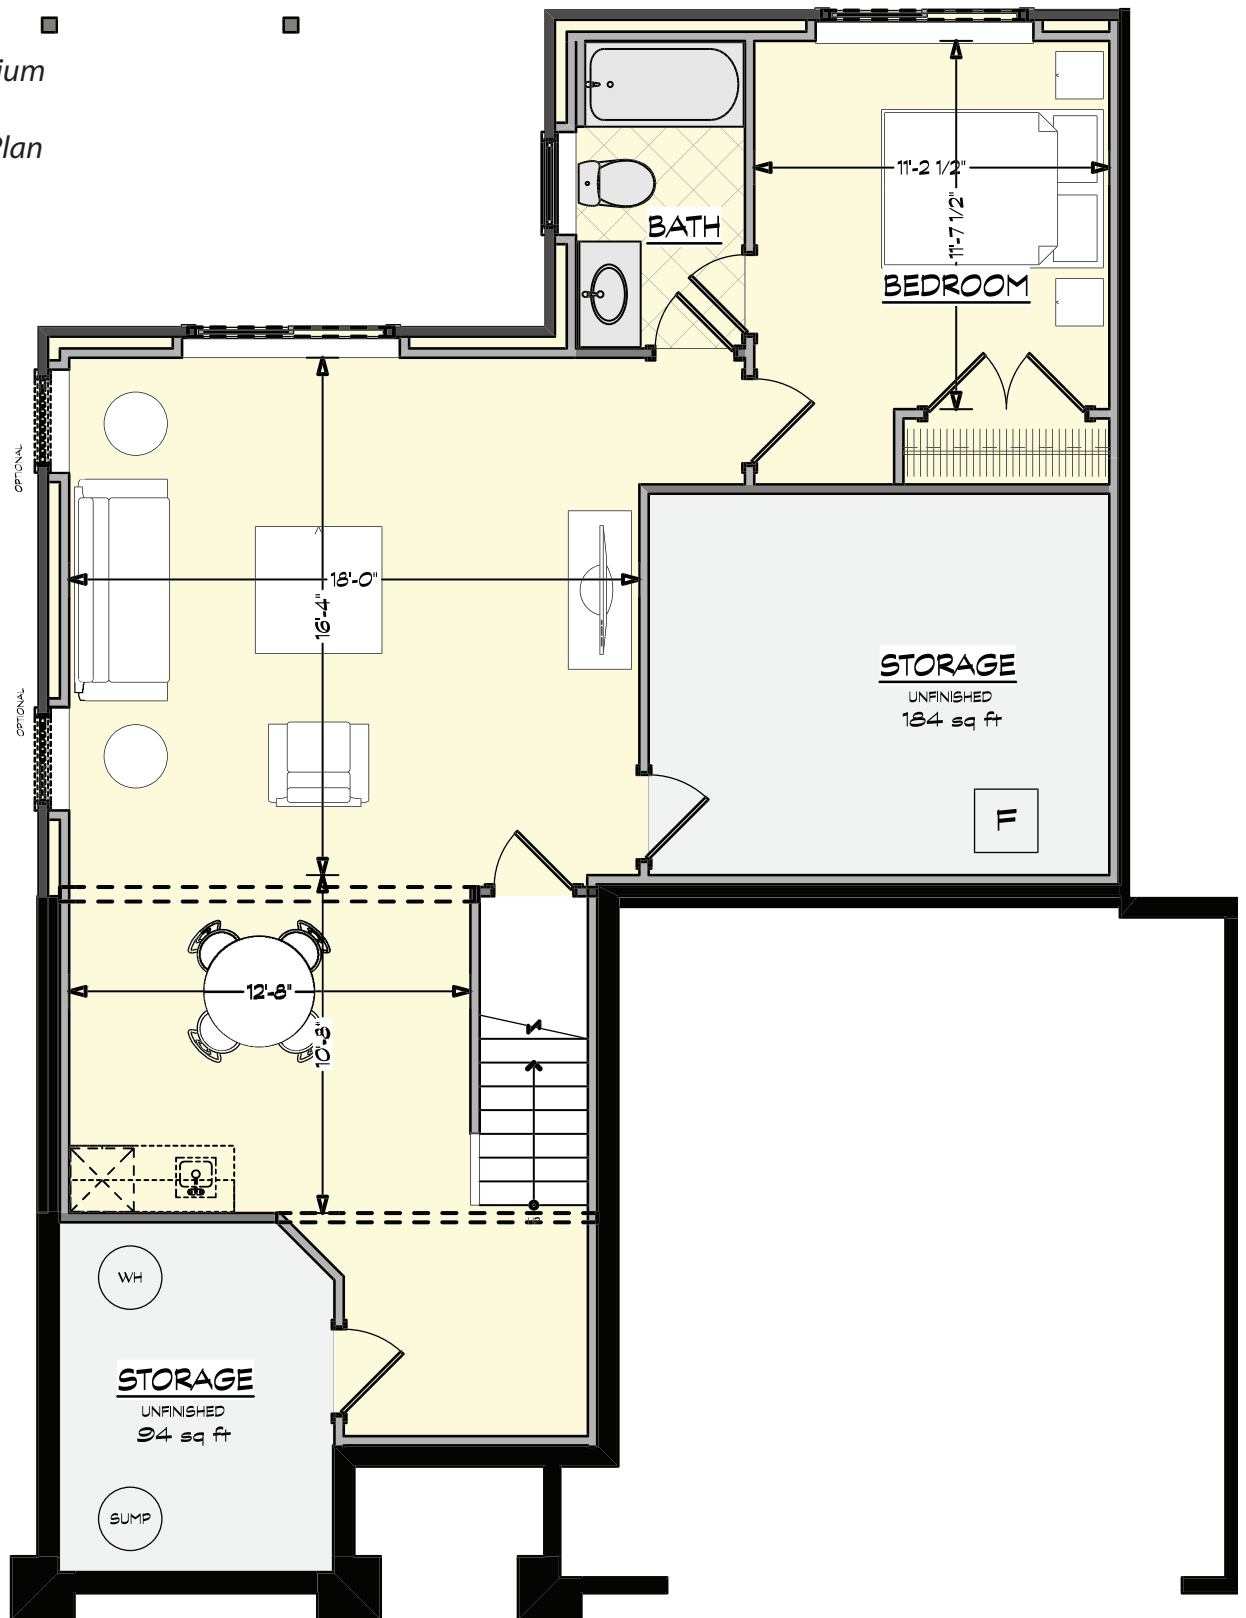

Keystone

Triplex Condominium
End Unit
Lower Level – "B" Plan
Optional Finished
860 Square Feet

 **RedstoneHomes**
3330 Grand Ridge Dr NE
Grand Rapids, MI 49525

redstone-group.com
facebook.com/redstonehomes

Renderings shown are conceptual and may vary in detail from plans and specifications. All dimensions shown are approximate. Redstone Homes reserves the right to make changes if necessary to improve our product.