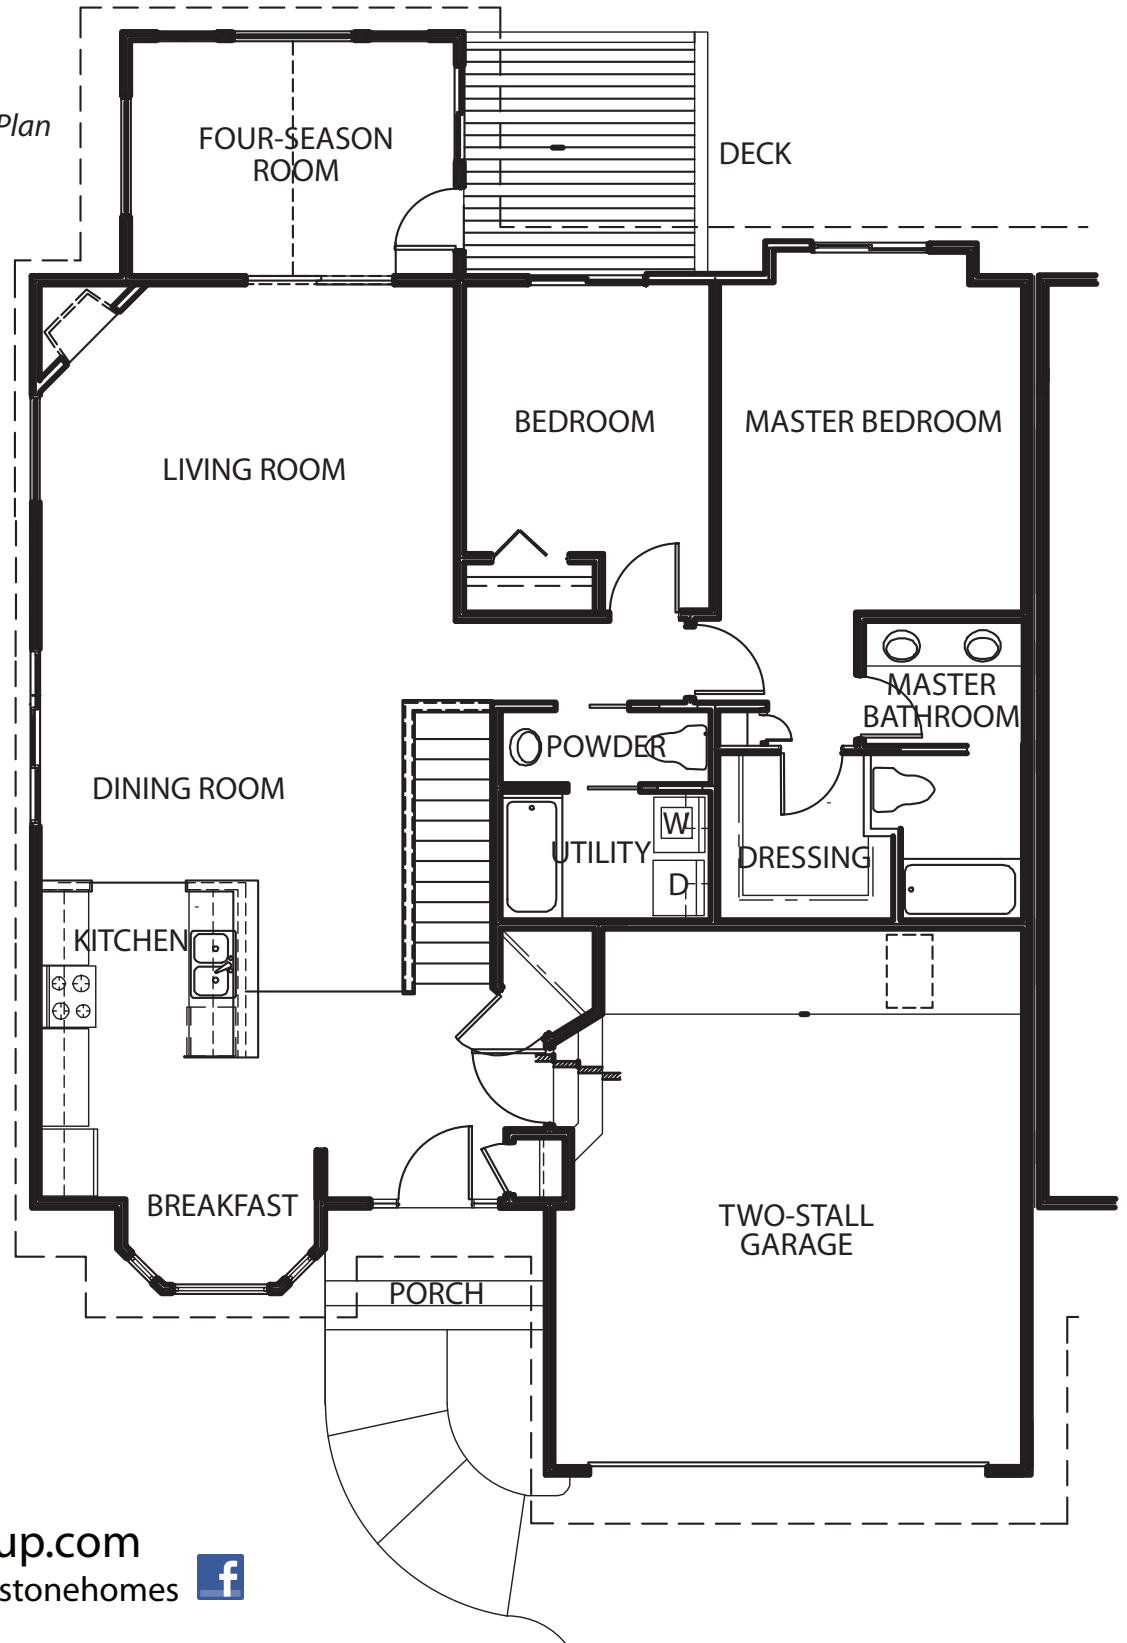

Brookstone

Triplex Condominium Floor Plan

Two Bedrooms

Left End Unit

Main Level

1,523 Square Feet

Renderings shown are conceptual and may vary in detail from plans and specifications. All dimensions shown are approximate. Redstone Homes reserves the right to make changes if necessary to improve our product.