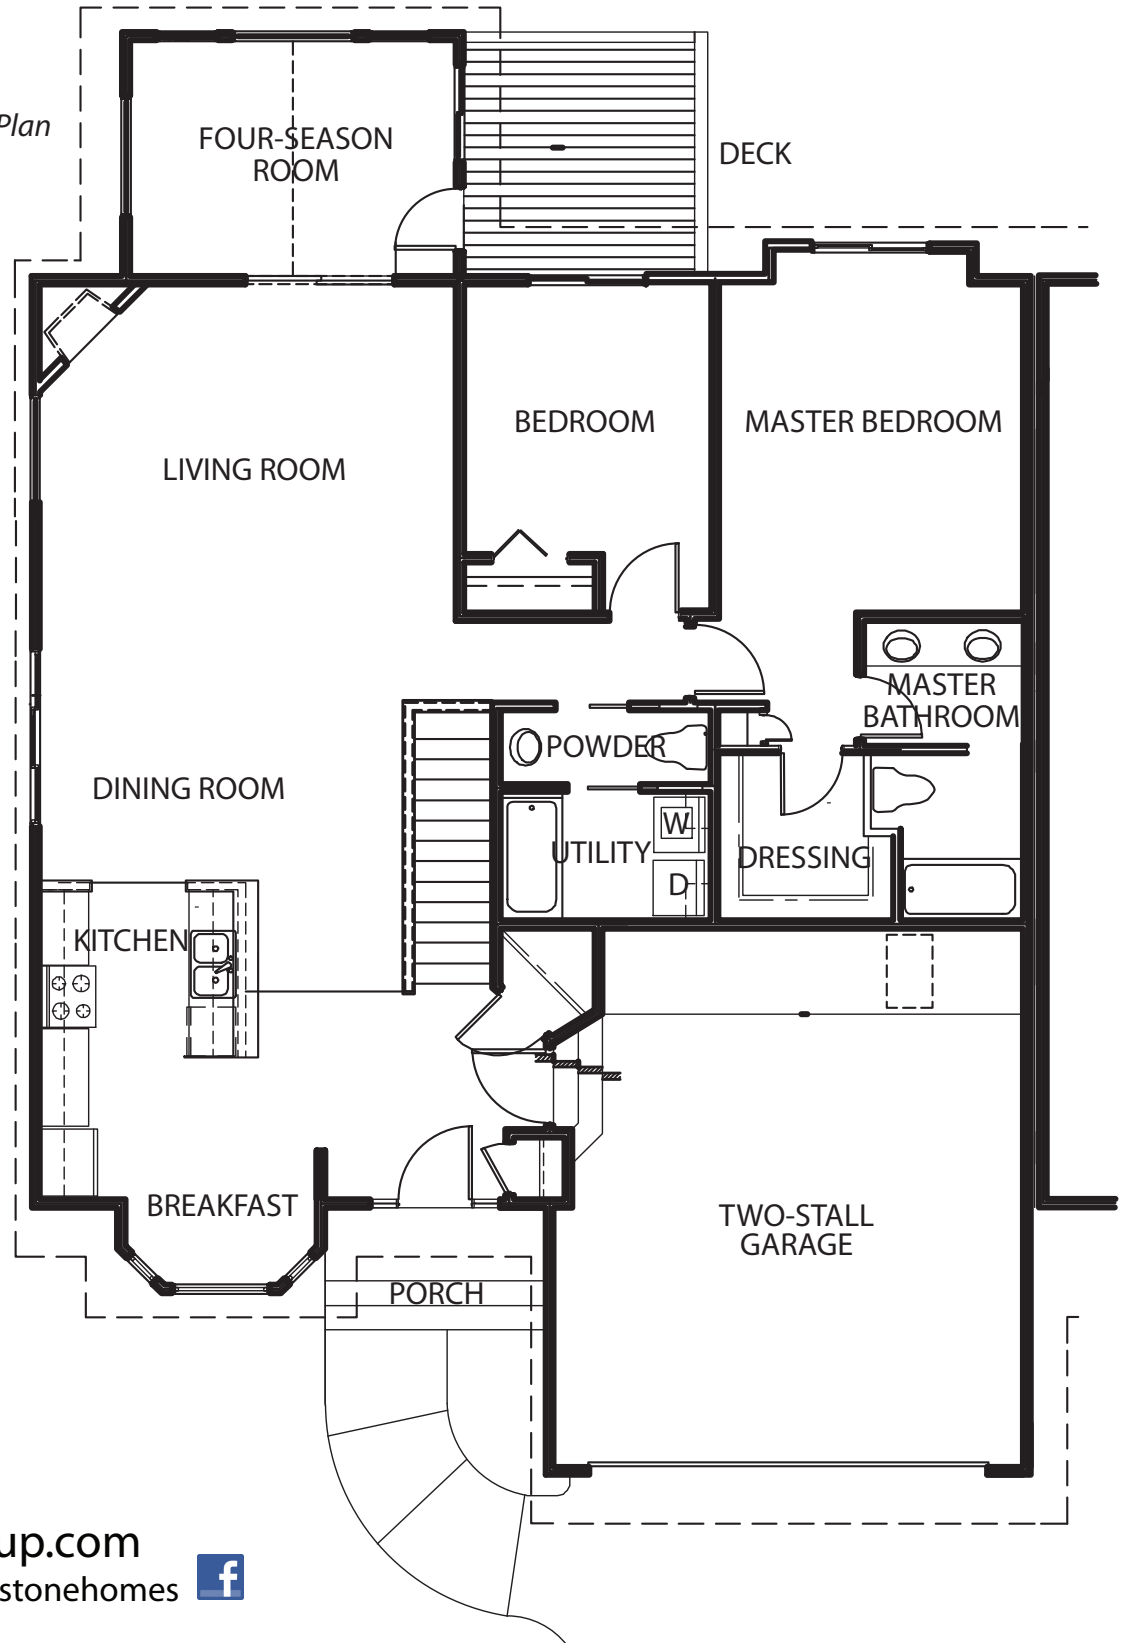

Brookstone

Triplex Condominium Floor Plan

Two Bedrooms

Left End Unit

Main Level

1,523 Square Feet

Renderings shown are conceptual and may vary in detail from plans and specifications. All dimensions shown are approximate. Redstone Homes reserves the right to make changes if necessary to improve our product.