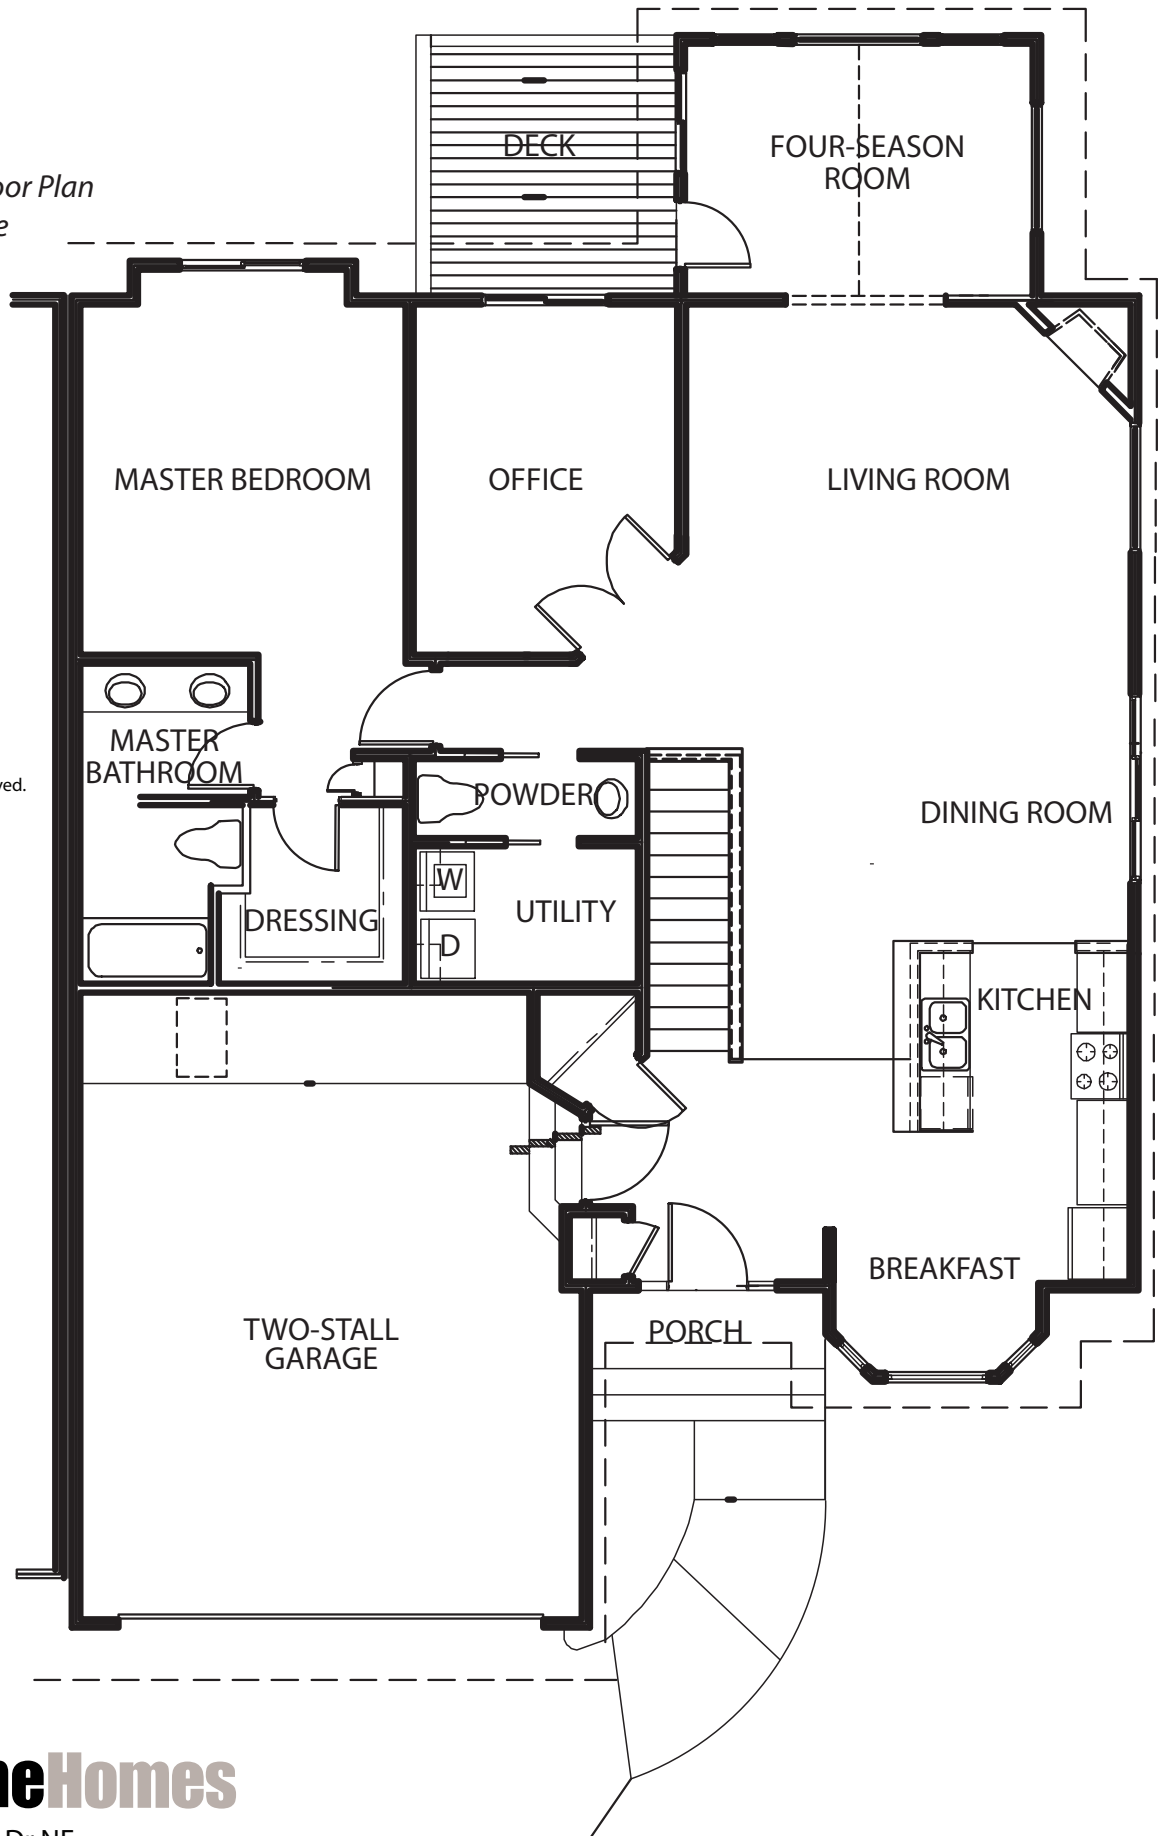

Brookstone

Triplex Condominium Floor Plan

One Bedroom With Office

End Unit

Main Level

1,523 Square Feet

Renderings shown are conceptual and may vary in detail from plans and specifications. All dimensions shown are approximate. Redstone Homes reserves the right to make changes if necessary to improve our product.

©2018 Redstone Homes. All rights reserved.

3330 Grand Ridge Dr NE
Grand Rapids, MI 49525

redstone-group.com

facebook.com/redstonehomes