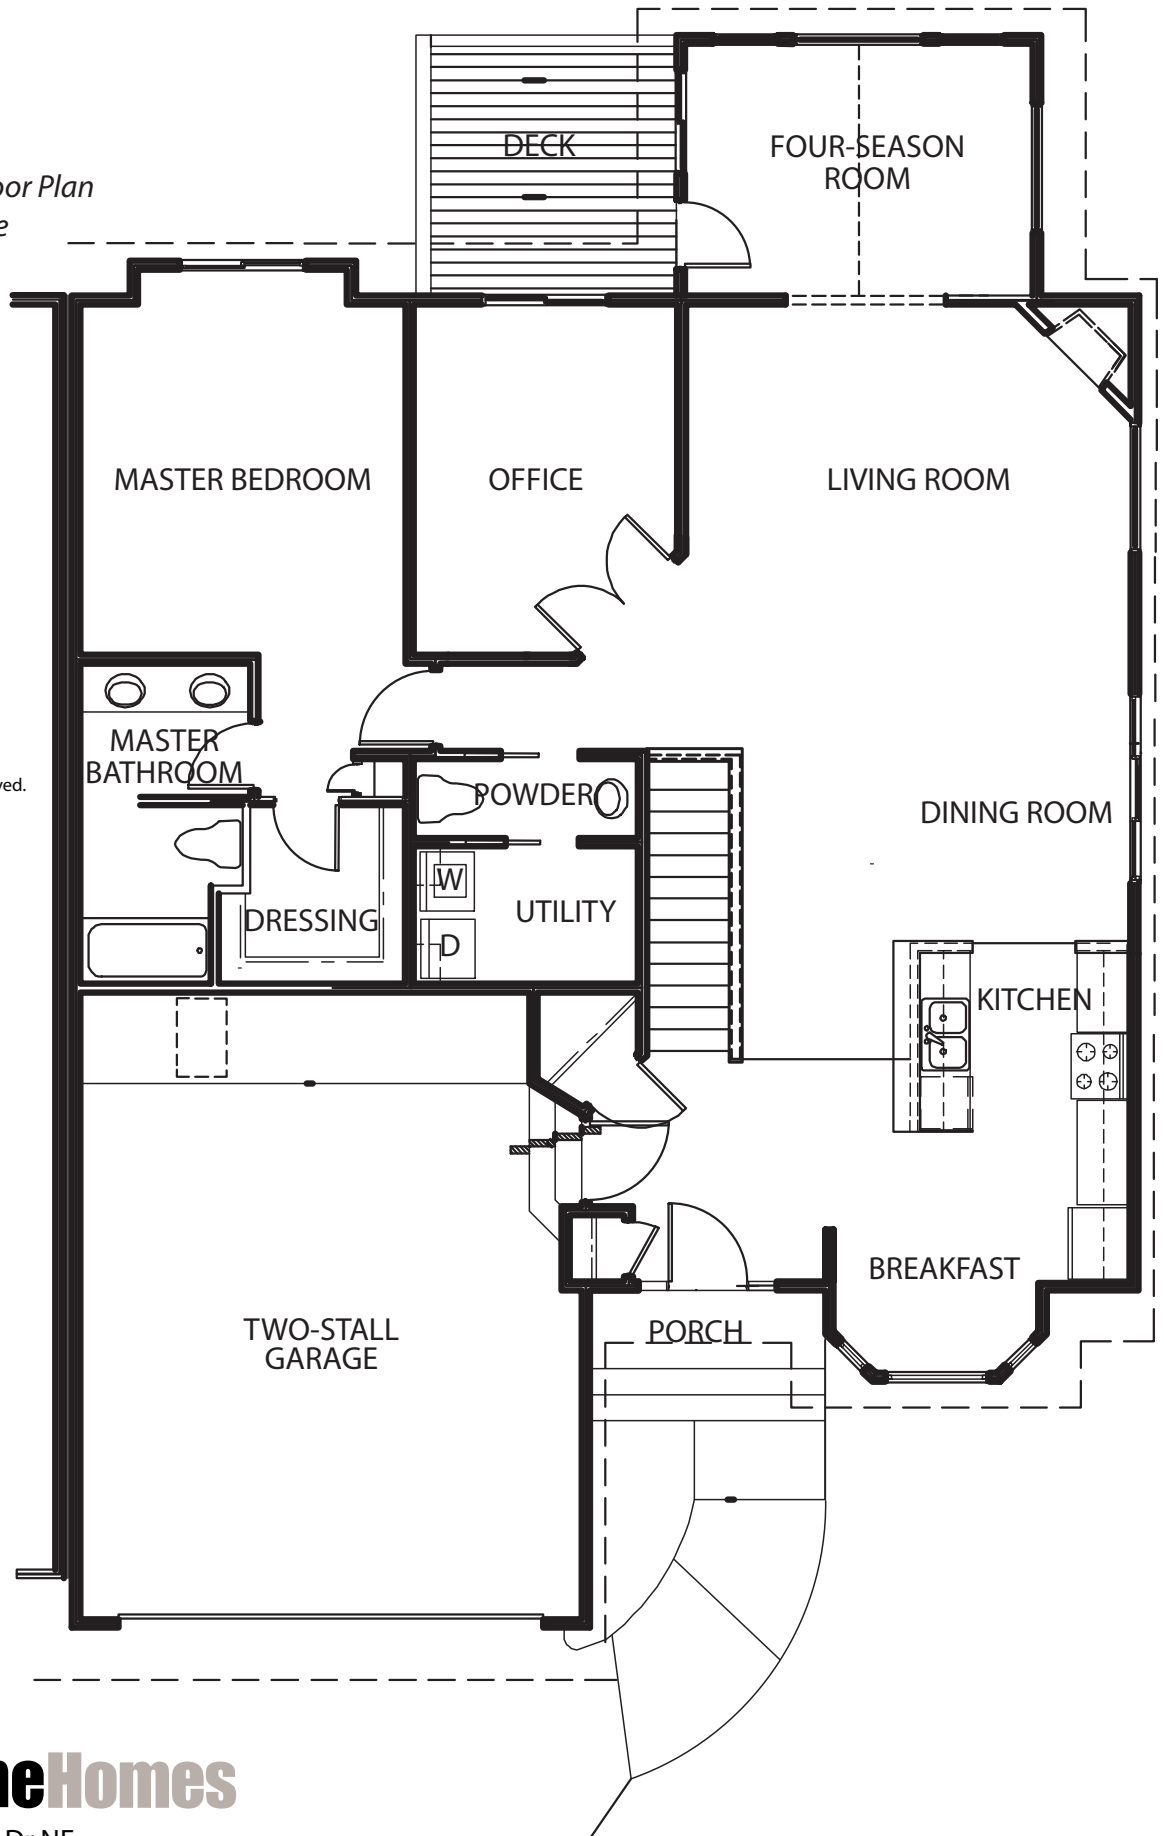

Brookstone

Triplex Condominium Floor Plan

One Bedroom With Office

End Unit

Main Level

1,523 Square Feet

Renderings shown are conceptual and may vary in detail from plans and specifications. All dimensions shown are approximate. Redstone Homes reserves the right to make changes if necessary to improve our product.

©2018 Redstone Homes. All rights reserved.

3330 Grand Ridge Dr NE
Grand Rapids, MI 49525

redstone-group.com

facebook.com/redstonehomes