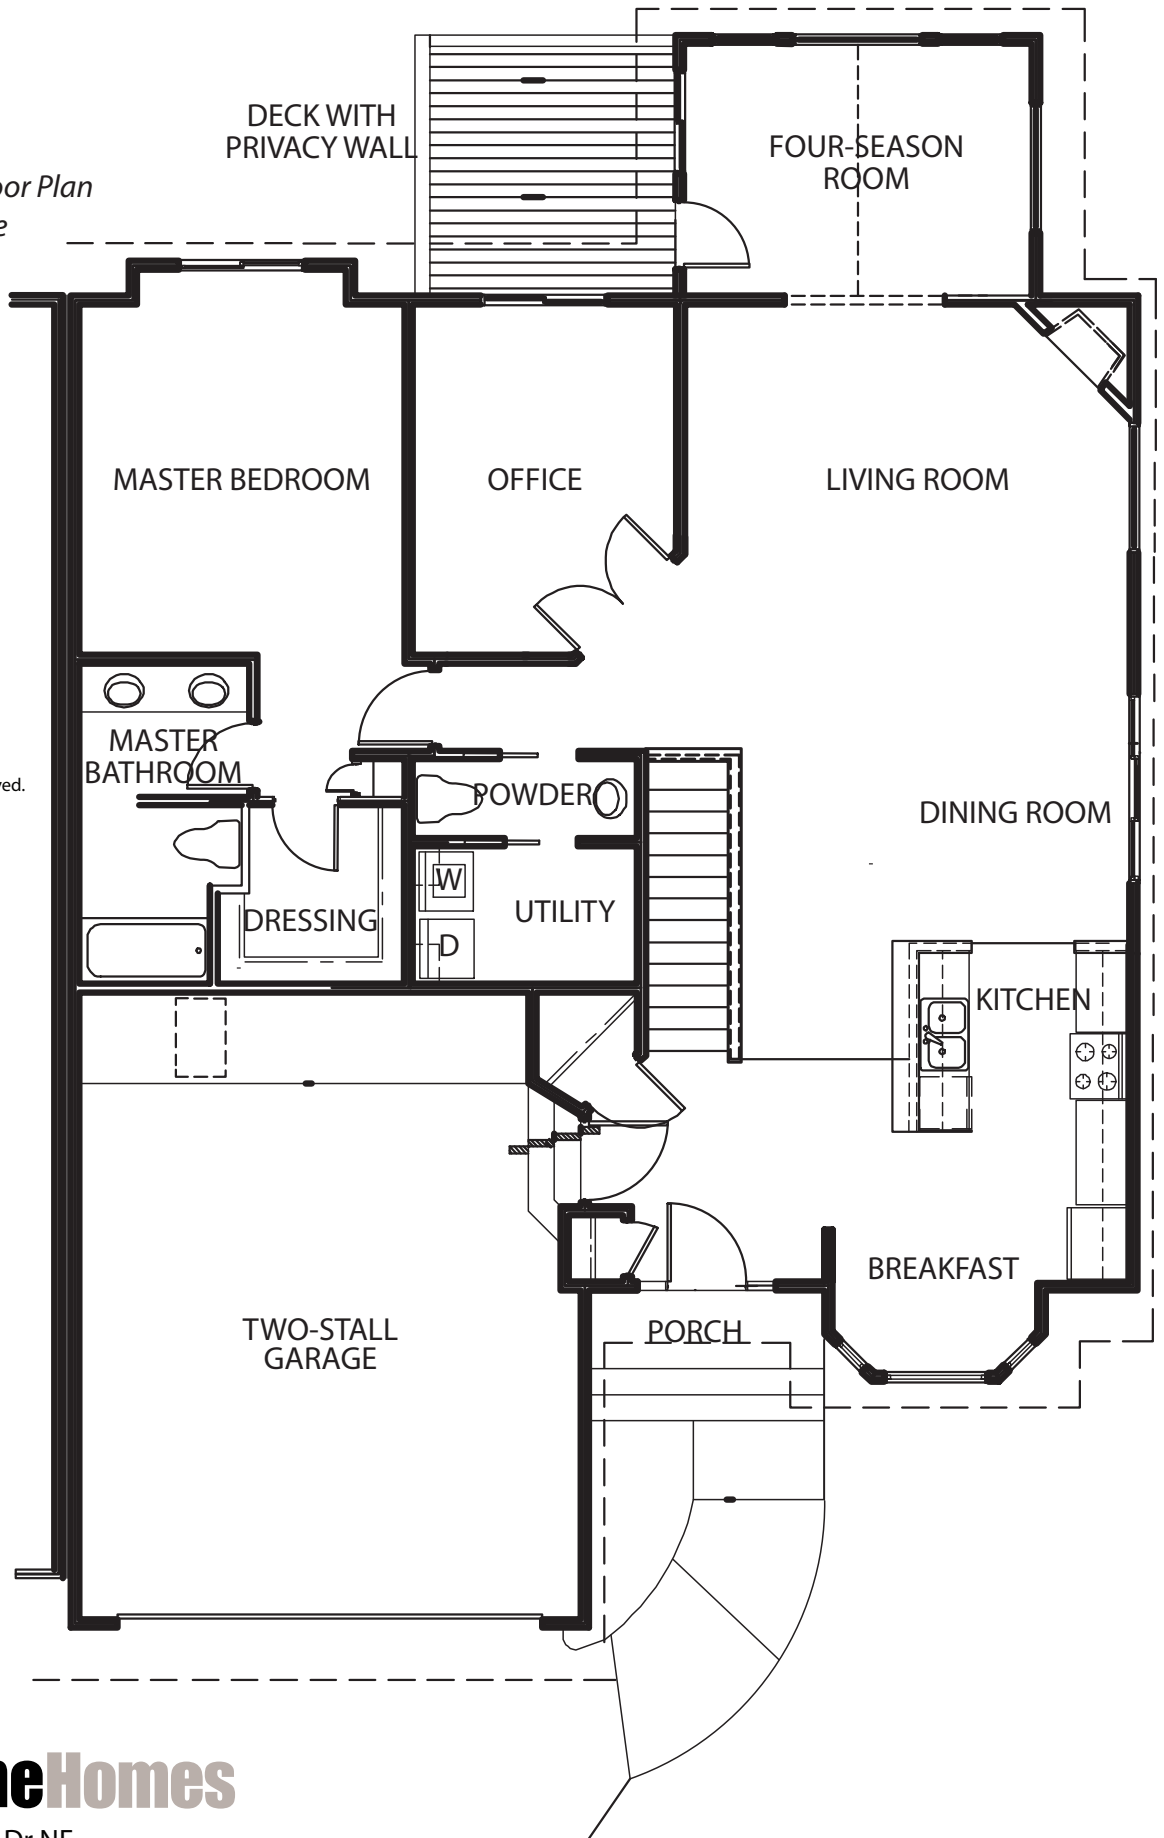

Brookstone

Triplex Condominium Floor Plan

One Bedroom With Office

End Unit

Main Level

1,338 Square Feet

Renderings shown are conceptual and may vary in detail from plans and specifications. All dimensions shown are approximate. Redstone Homes reserves the right to make changes if necessary to improve our product.

©2017 Redstone Homes. All rights reserved.

3330 Grand Ridge Dr NE
Grand Rapids, MI 49525

redstone-group.com

facebook.com/redstonehomes