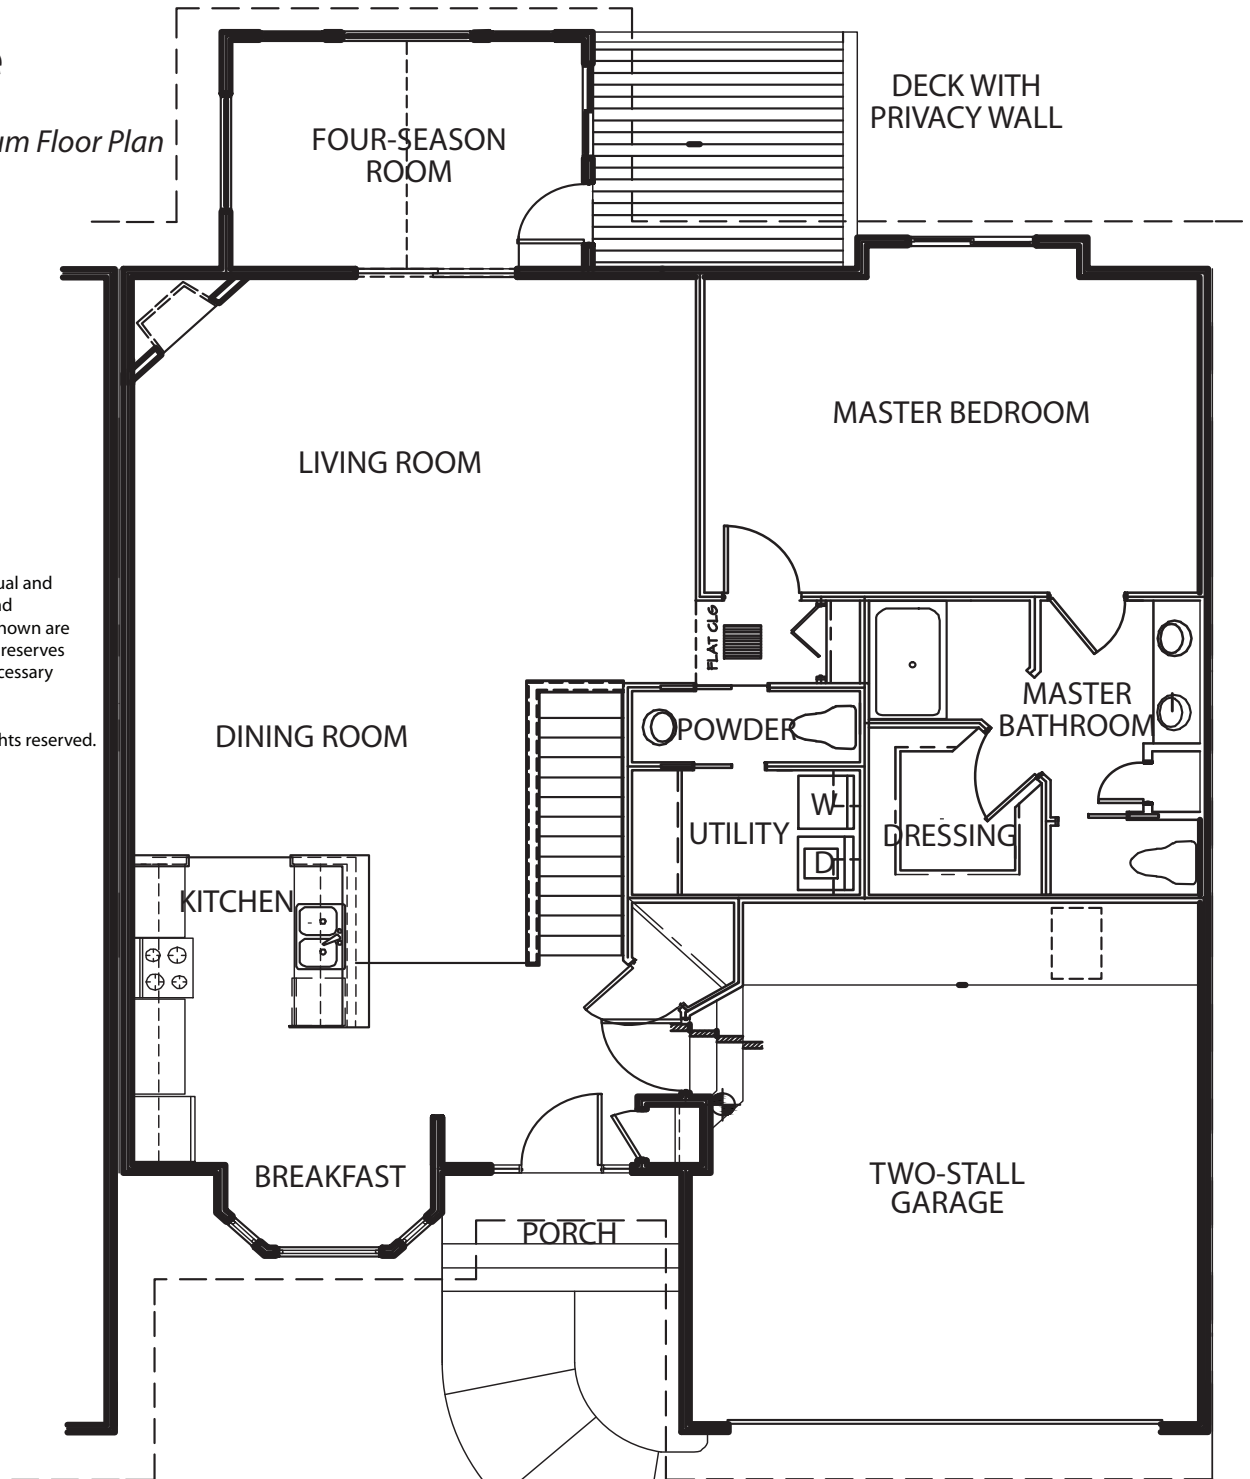

Brookstone

*Triplex Condominium Floor Plan
One Bedroom
Interior Unit
Main Level
xxxx Square Feet*

Renderings shown are conceptual and may vary in detail from plans and specifications. All dimensions shown are approximate. Redstone Homes reserves the right to make changes if necessary to improve our product.

©2017 Redstone Homes. All rights reserved.

redstone-group.com
facebook.com/redstonehomes