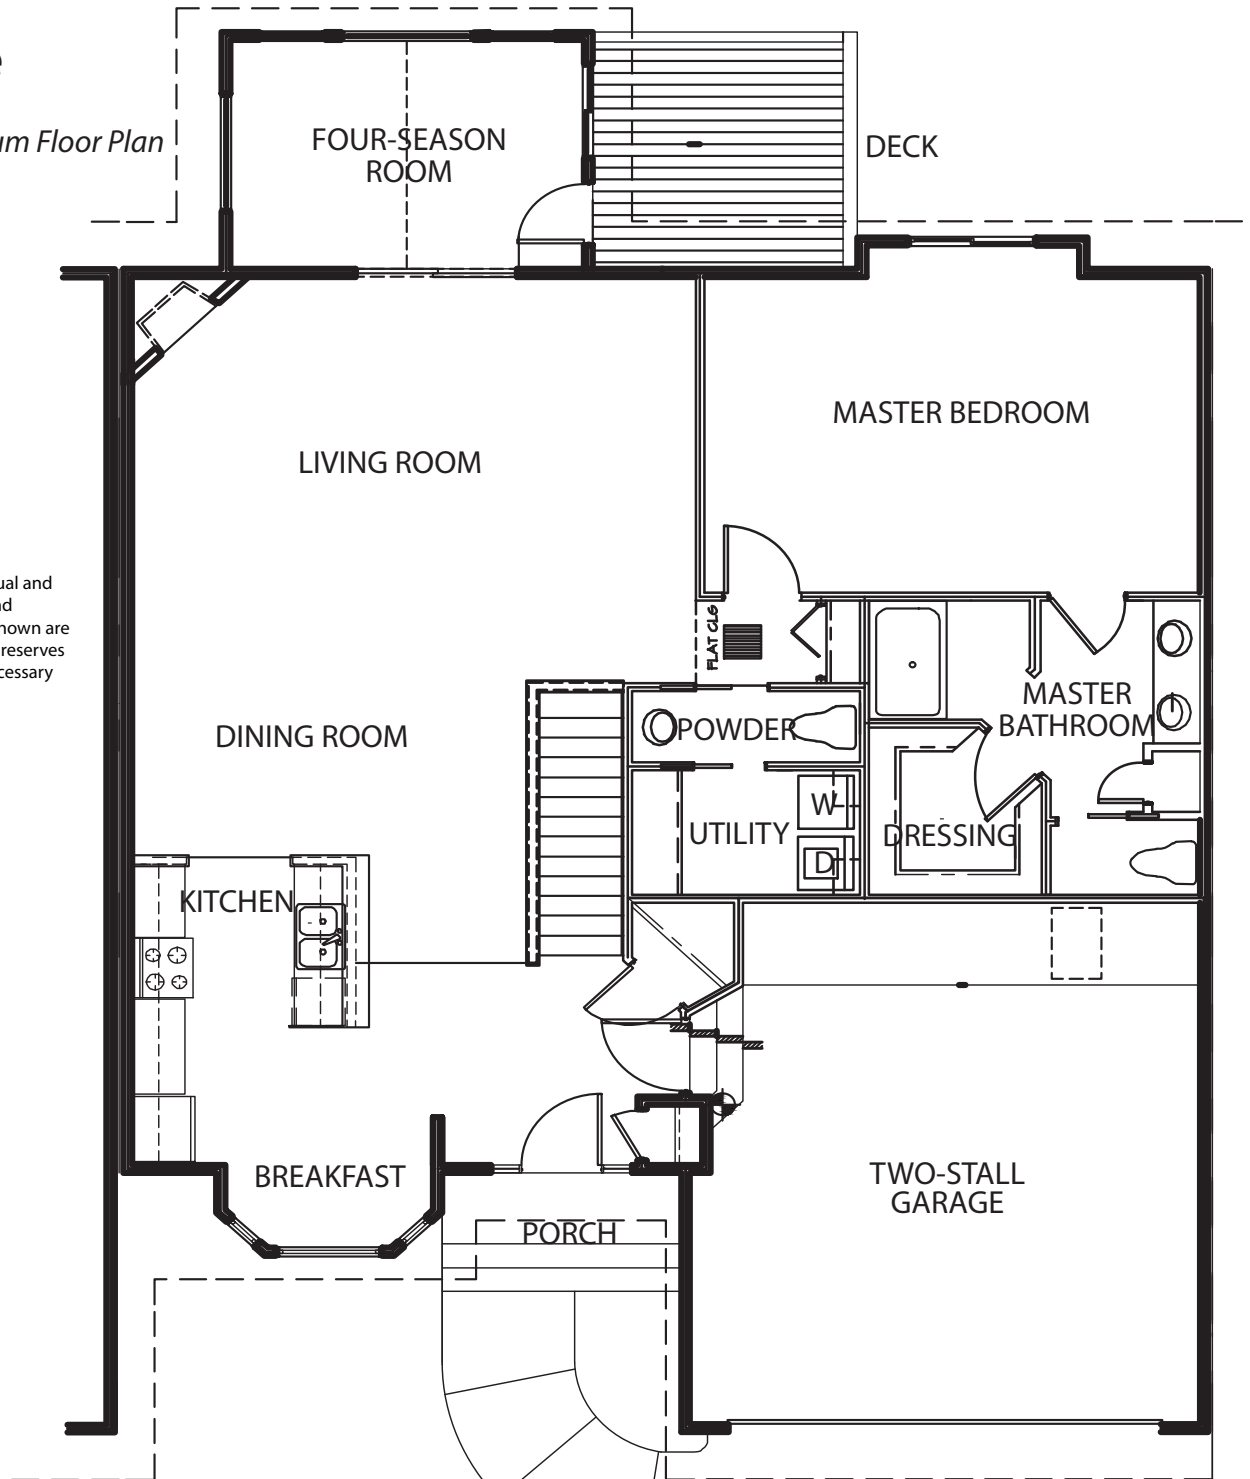

Brookstone

Triplex Condominium Floor Plan

One Bedroom

Interior Unit

Main Level

1,523 Square Feet

Renderings shown are conceptual and may vary in detail from plans and specifications. All dimensions shown are approximate. Redstone Homes reserves the right to make changes if necessary to improve our product.