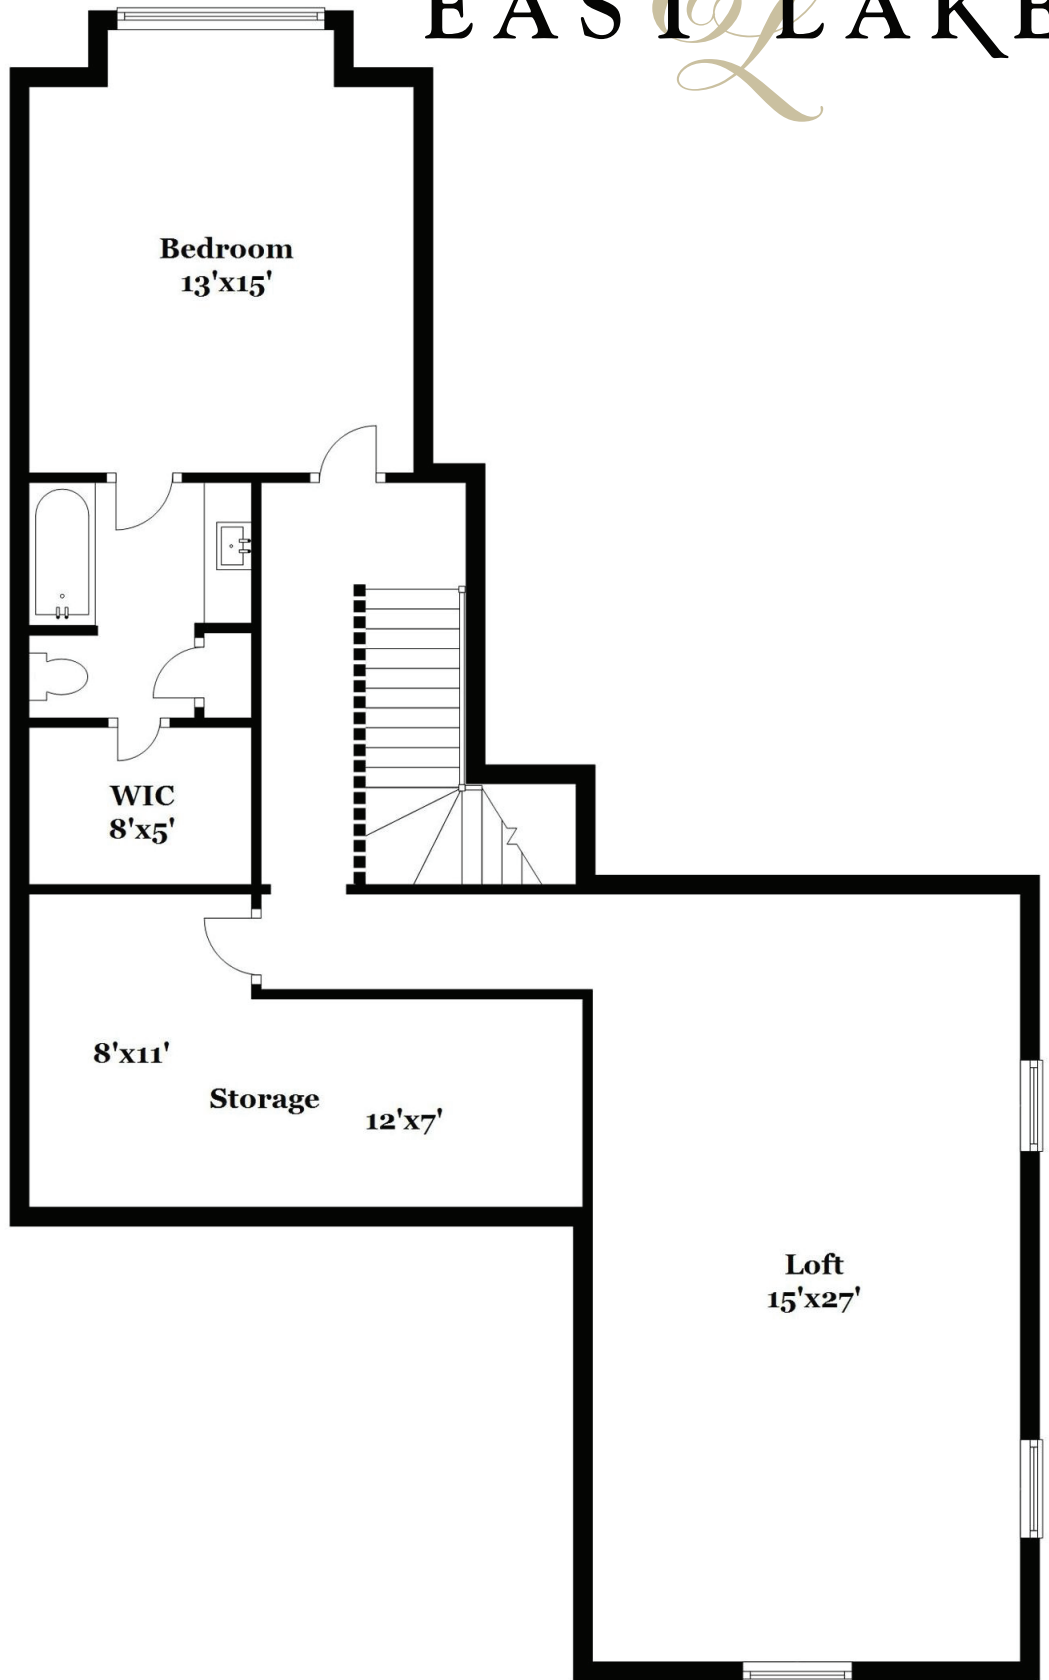

EAST LAKE

Capstone

Duplex Condominium
Upper Level
1,092 Square Feet

 **RedstoneHomes**
3330 Grand Ridge Dr NE
Grand Rapids, MI 49525

redstone-group.com
facebook.com/redstonehomes

Renderings shown are conceptual and may vary in detail from plans and specifications. All dimensions shown are approximate. Redstone Homes reserves the right to make changes if necessary to improve our product.