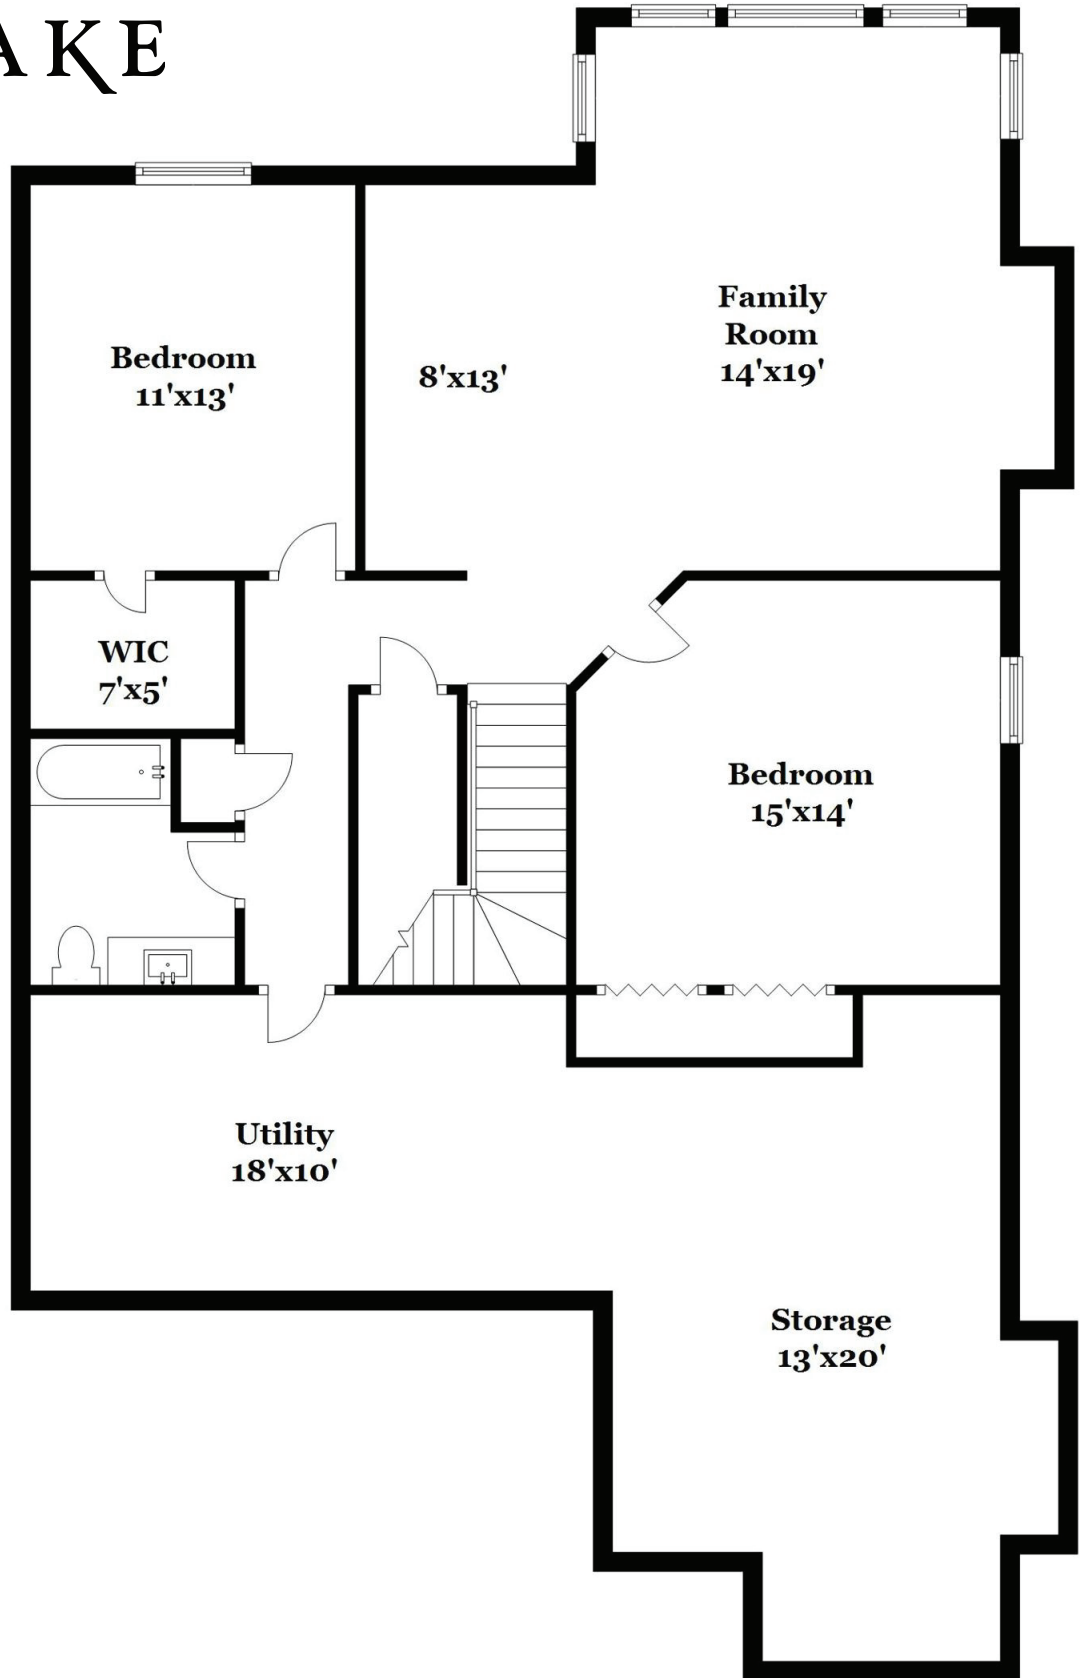

# EAST & LAKE

## Capstone

Duplex Condominium  
Lower Level  
1,906 Square Feet

 **RedstoneHomes**  
3330 Grand Ridge Dr NE  
Grand Rapids, MI 49525

[redstone-group.com](http://redstone-group.com)  
[facebook.com/redstonehomes](https://facebook.com/redstonehomes)