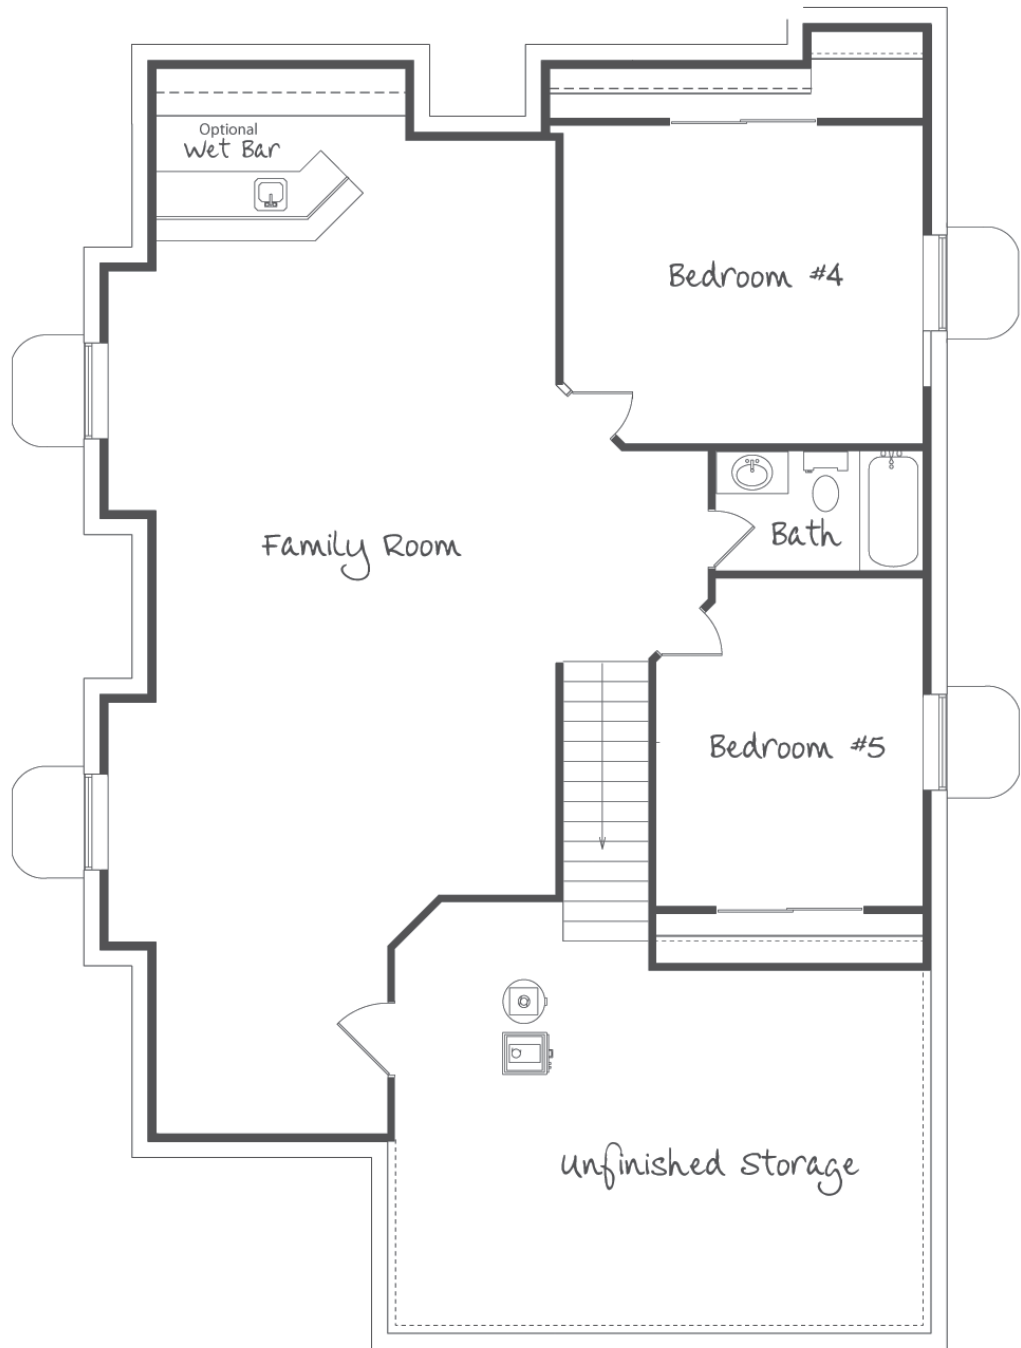

COBBLESTONE AT THE RAVINES

Baez

Lower Level
1,600 Square Feet

Renderings shown are conceptual and may vary in detail from plans and specifications. All dimensions shown are approximate. Redstone Homes reserves the right to make changes if necessary to improve our product.