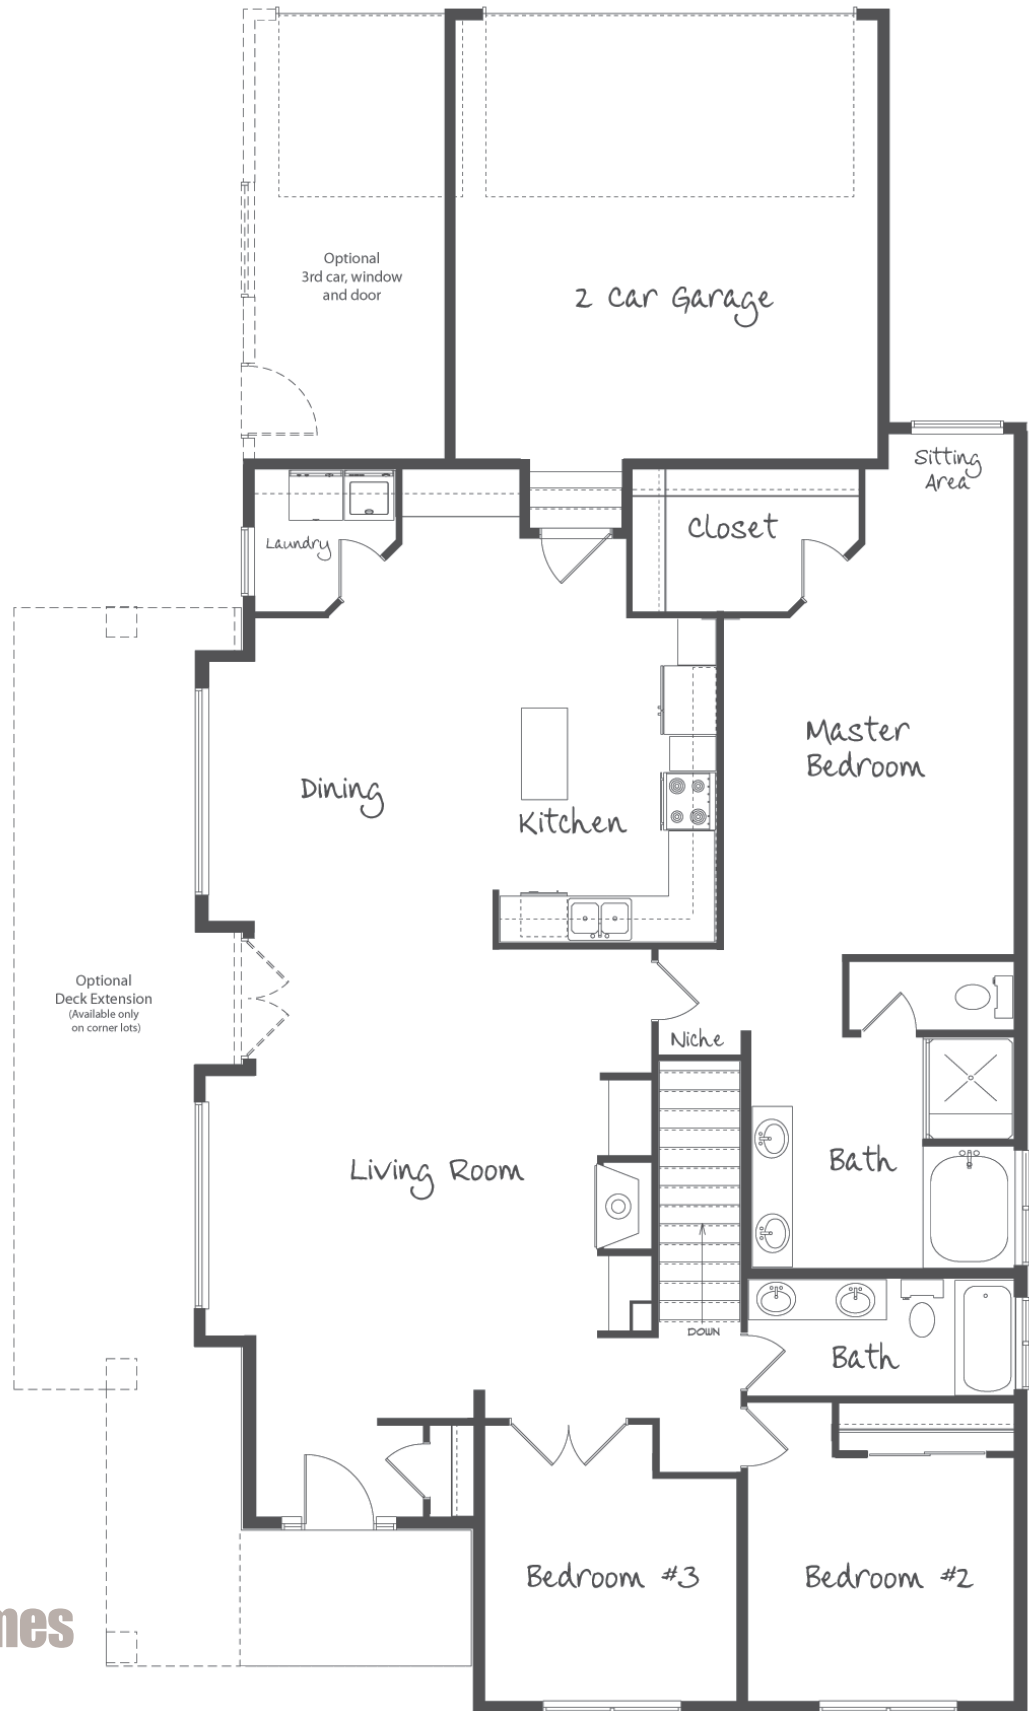

COBBLESTONE AT THE RAVINES

Baez

Main Level
1,828 Square Feet

Renderings shown are conceptual and may vary in detail from plans and specifications. All dimensions shown are approximate. Redstone Homes reserves the right to make changes if necessary to improve our product.