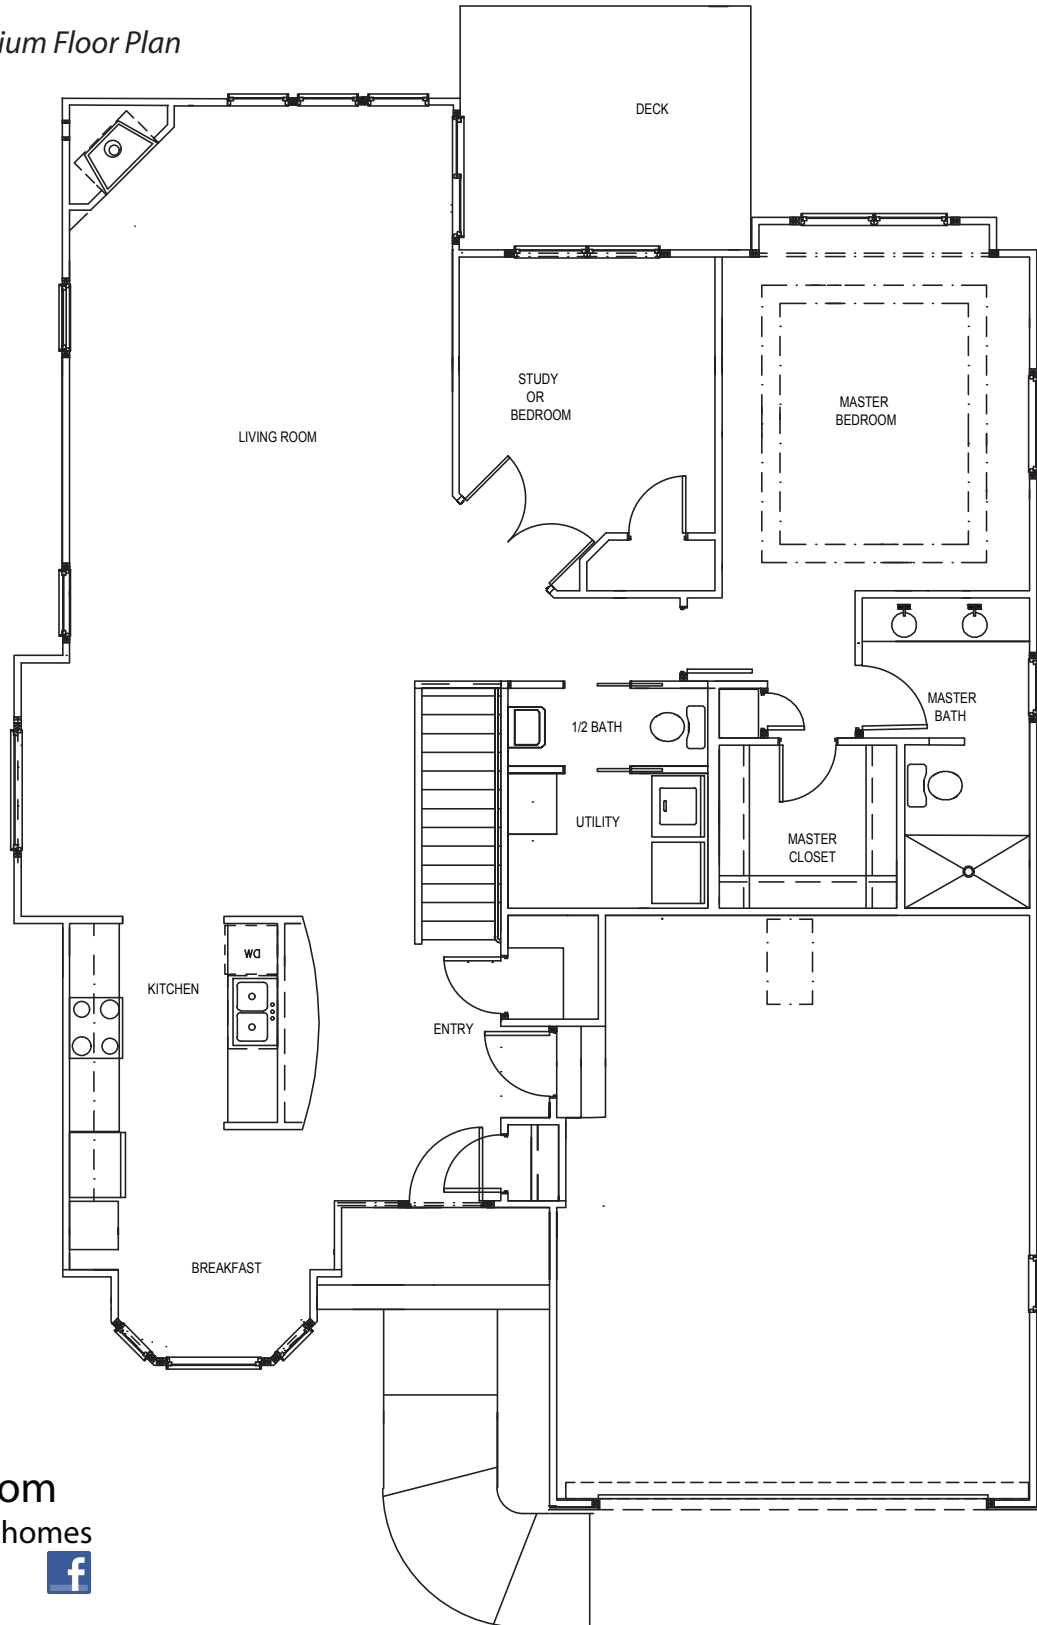

# Sandstone

Stand-alone Condominium Floor Plan

Main Level

1,539 Square Feet

redstone-group.com  
facebook.com/redstonehomes  

3330 Grand Ridge Dr NE  
Grand Rapids, MI 49525

©2018 Redstone Homes. All rights reserved. Revised 1/30/2018

Renderings shown are conceptual and may vary in detail from plans and specifications. All dimensions shown are approximate. Redstone Homes reserves the right to make changes if necessary to improve our product.