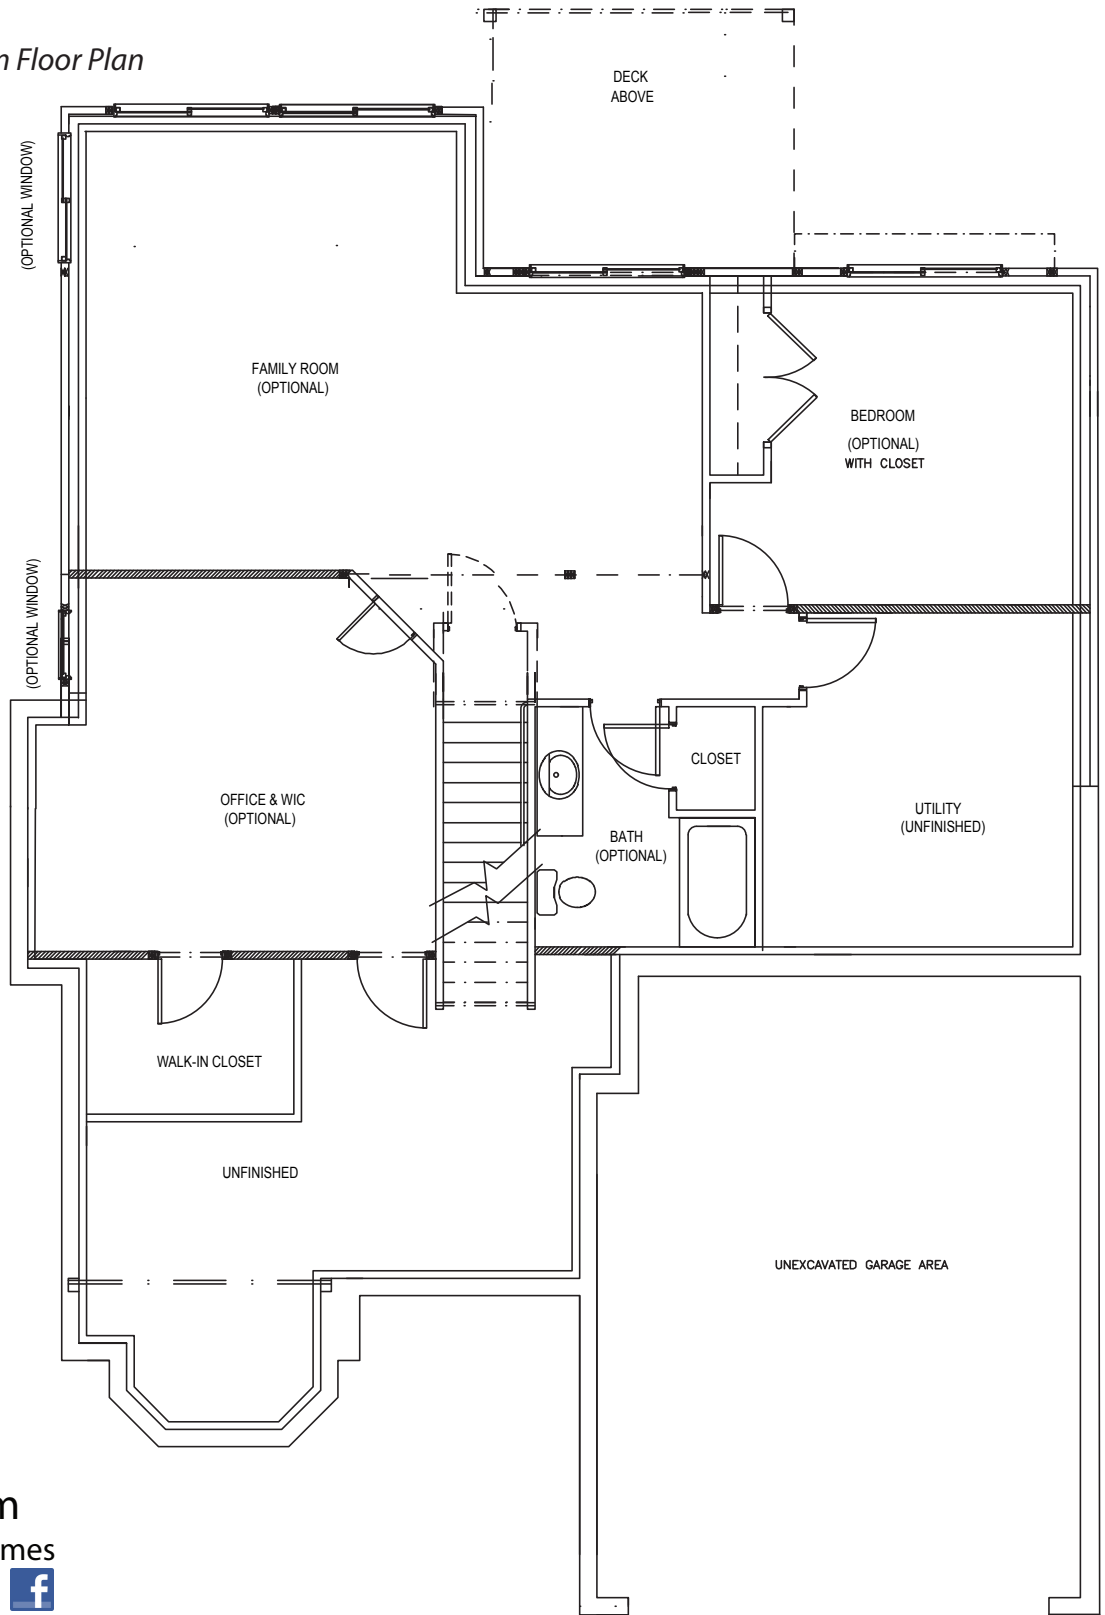

Sandstone

Stand-alone Condominium Floor Plan

Lower Level

Optional Finished

765 Square Feet

redstone-group.com

facebook.com/redstonehomes

3330 Grand Ridge Dr NE
Grand Rapids, MI 49525