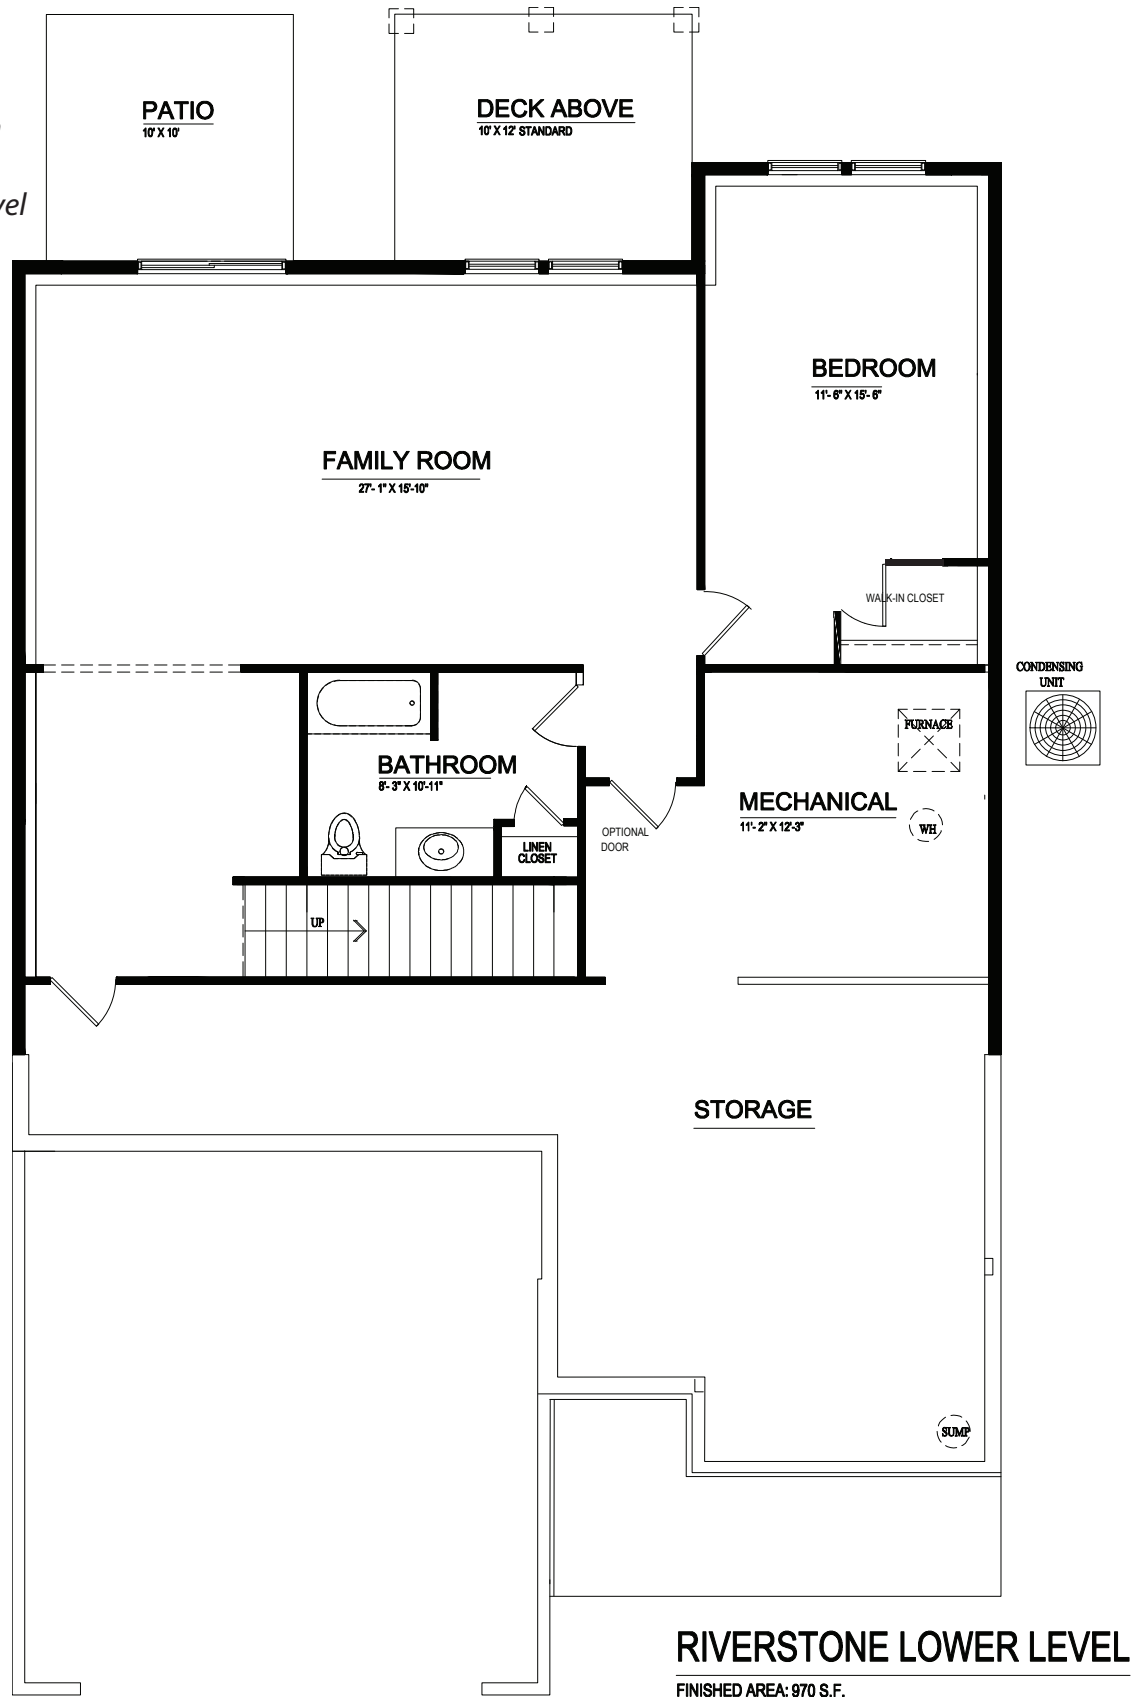

Riverstone

Stand-alone Condominium
Floor Plan
Optional Finished Lower Level
1,701 Total Square Feet

Renderings shown are conceptual and may vary in detail from plans and specifications. All dimensions shown are approximate. Redstone Homes reserves the right to make changes if necessary to improve our product.

©2017 Redstone Homes. All rights reserved.

3330 Grand Ridge Dr NE
Grand Rapids, MI 49525

redstone-group.com
facebook.com/redstonehomes