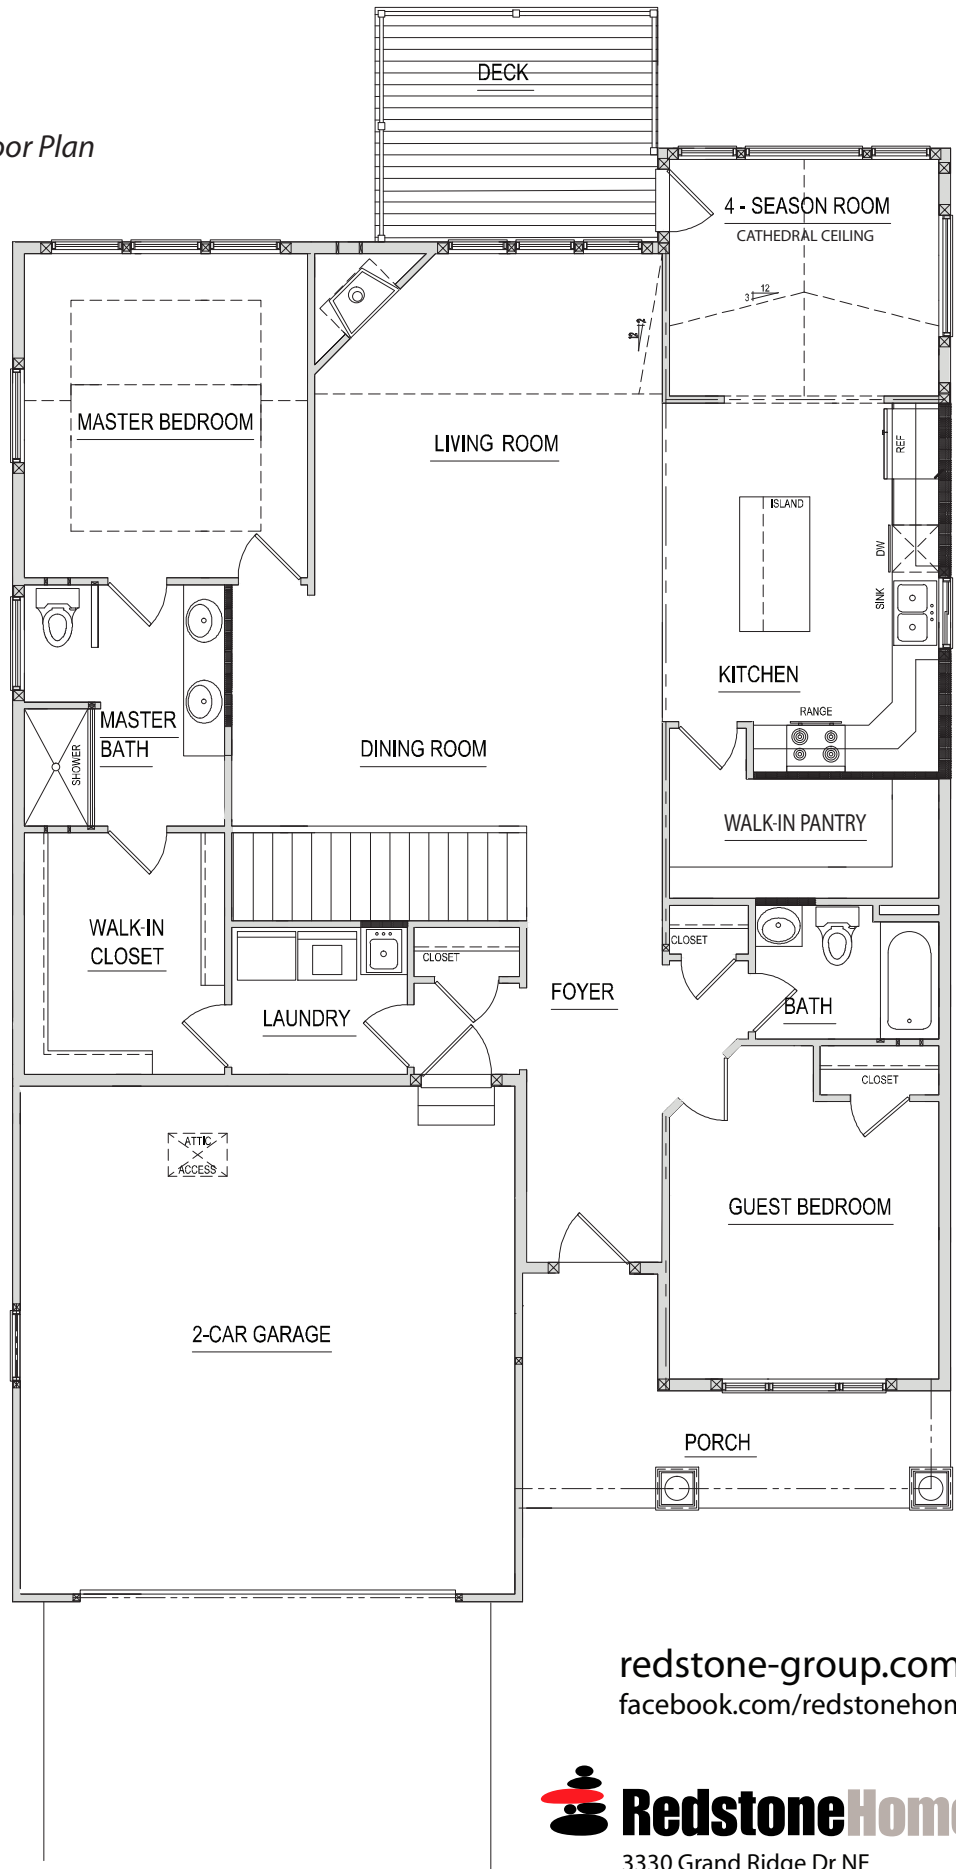

Riverstone

Stand-alone Condominium Floor Plan

Main Level

1,701 Square Feet

Renderings shown are conceptual and may vary in detail from plans and specifications. All dimensions shown are approximate. Redstone Homes reserves the right to make changes if necessary to improve our product.

©2017 Redstone Homes. All rights reserved.

redstone-group.com
facebook.com/redstonehomes

3330 Grand Ridge Dr NE
Grand Rapids, MI 49525