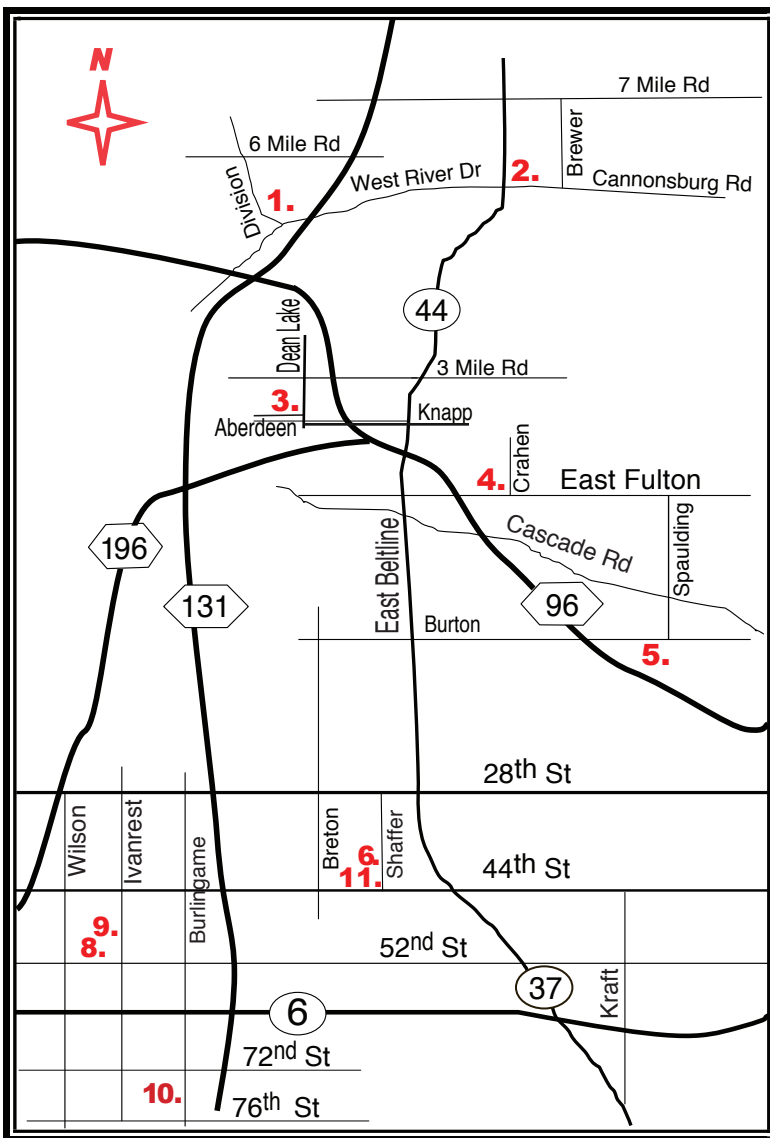

Holland

**Jonker Estates
Single-Family Homes**

Off 120th Ave., between
Riley and James Streets
Priced from the 200s

For more information,
contact Becca Kaiser
at [616] 610-3864
becca@redstone-group.com

Call us today for your personalized tour of our award-winning condos and homes!

(Map not to exact scale.)