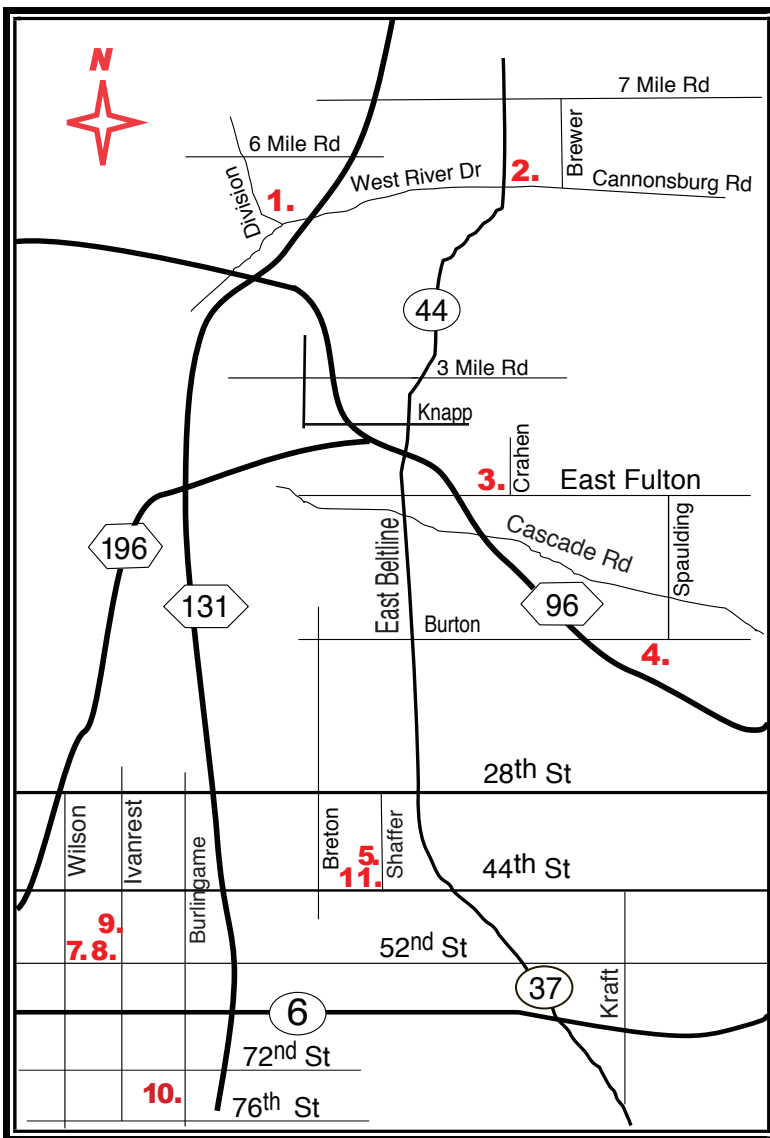

Byron Center	Kentwood	Holland
Arlington Park Single-Family Homes Off Burlingame Ave., between 72nd and 76th Streets Priced from the 350s Janice DeVos [616] 889-8514 janice@redstone-group.com DeVos Realty 505 S. Shore Dr. Caledonia, MI 49316	Cobblestone at The Ravines Single-Family Homes Off 44th St., west of Shaffer Ave. Priced from the 240s Janice DeVos [616] 889-8514 janice@redstone-group.com DeVos Realty 505 S. Shore Dr. Caledonia, MI 49316	Jonker Estates Single-Family Homes Off 120th Ave., between Riley and James Streets Priced from the 220s Becca Kaiser [616] 610-3864 becca@redstone-group.com Coldwell Banker Woodland-Schmidt 466 E. 16th St. Holland, MI 49423

Call us today for your personalized tour of our award-winning condos and homes!

(Map not to exact scale.)