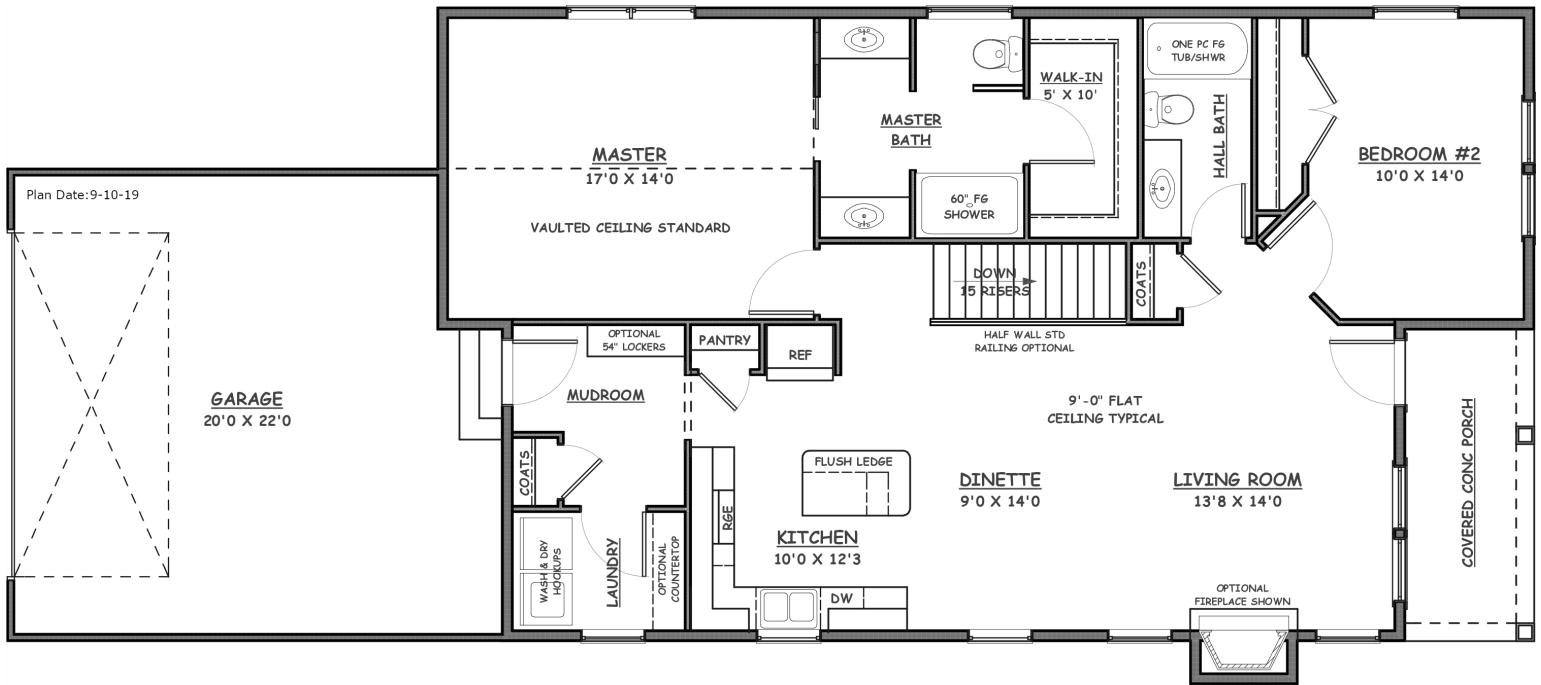

# Homestead-1374

## Stand-alone Condominium Main Level

Square Feet: 1,374

Renderings shown are conceptual and may vary in detail from plans and specifications. All dimensions shown are approximate. Redstone Homes reserves the right to make changes if necessary to improve our product. ©2019 Redstone Homes. All rights reserved.