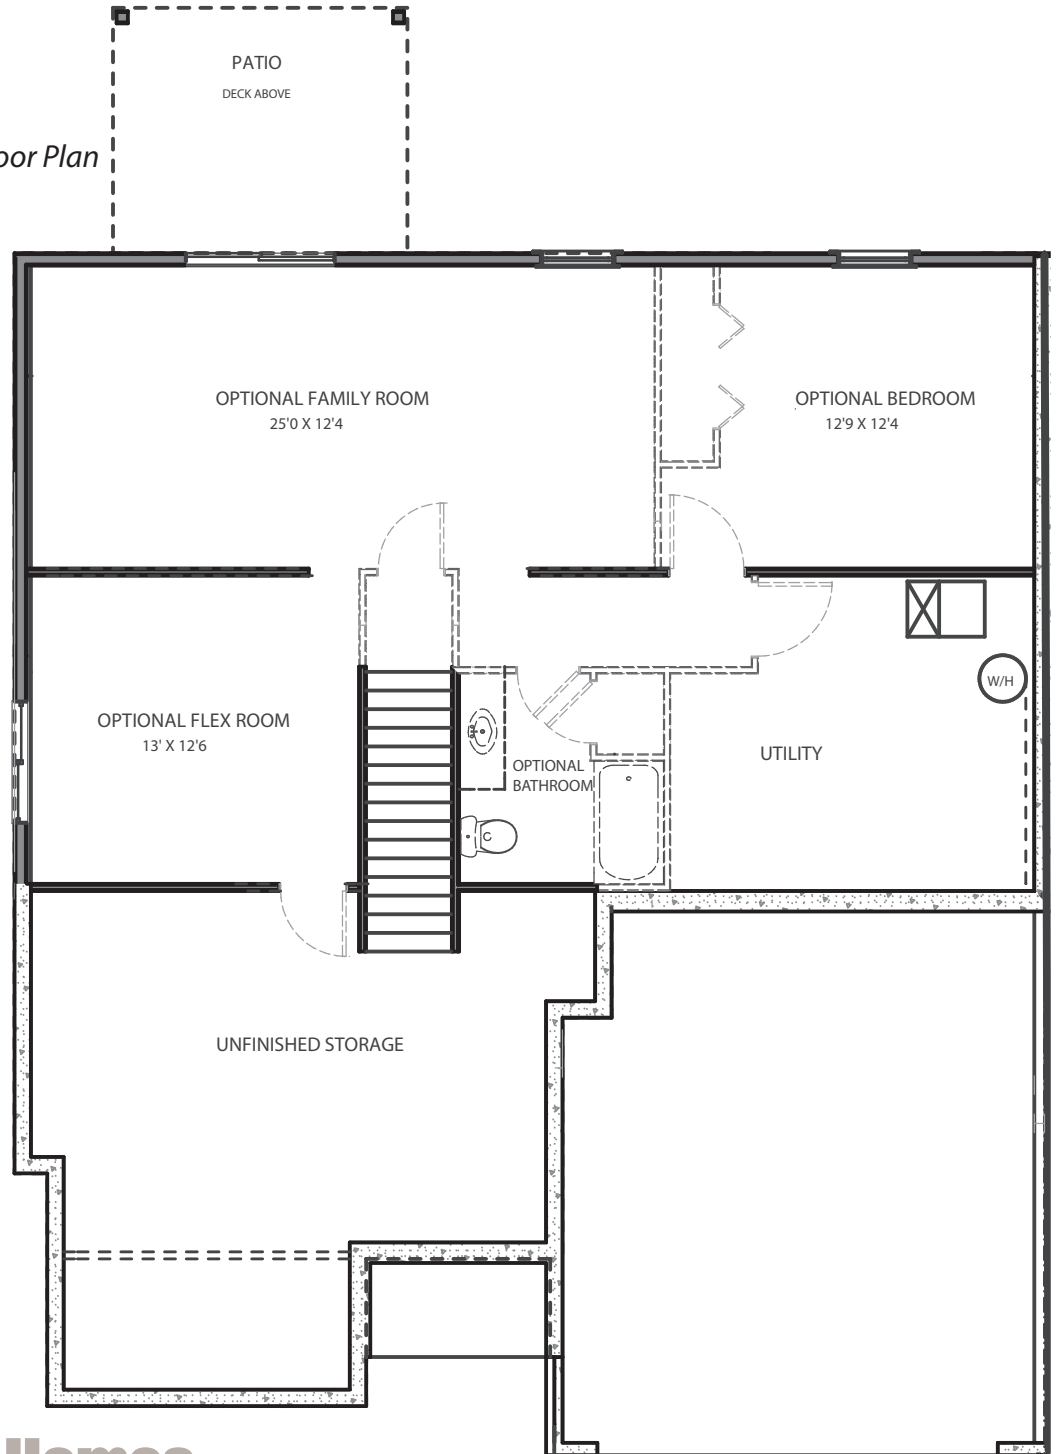

Medallion -1500

Stand-Alone Condominium Floor Plan
Lower Level
1,500 Square Feet

3330 Grand Ridge Dr NE
Grand Rapids, MI 49525

redstone-group.com
facebook.com/redstonehomes 

Renderings shown are conceptual and may vary in detail from plans and specifications. All dimensions shown are approximate. Redstone Homes reserves the right to make changes if necessary to improve our product.